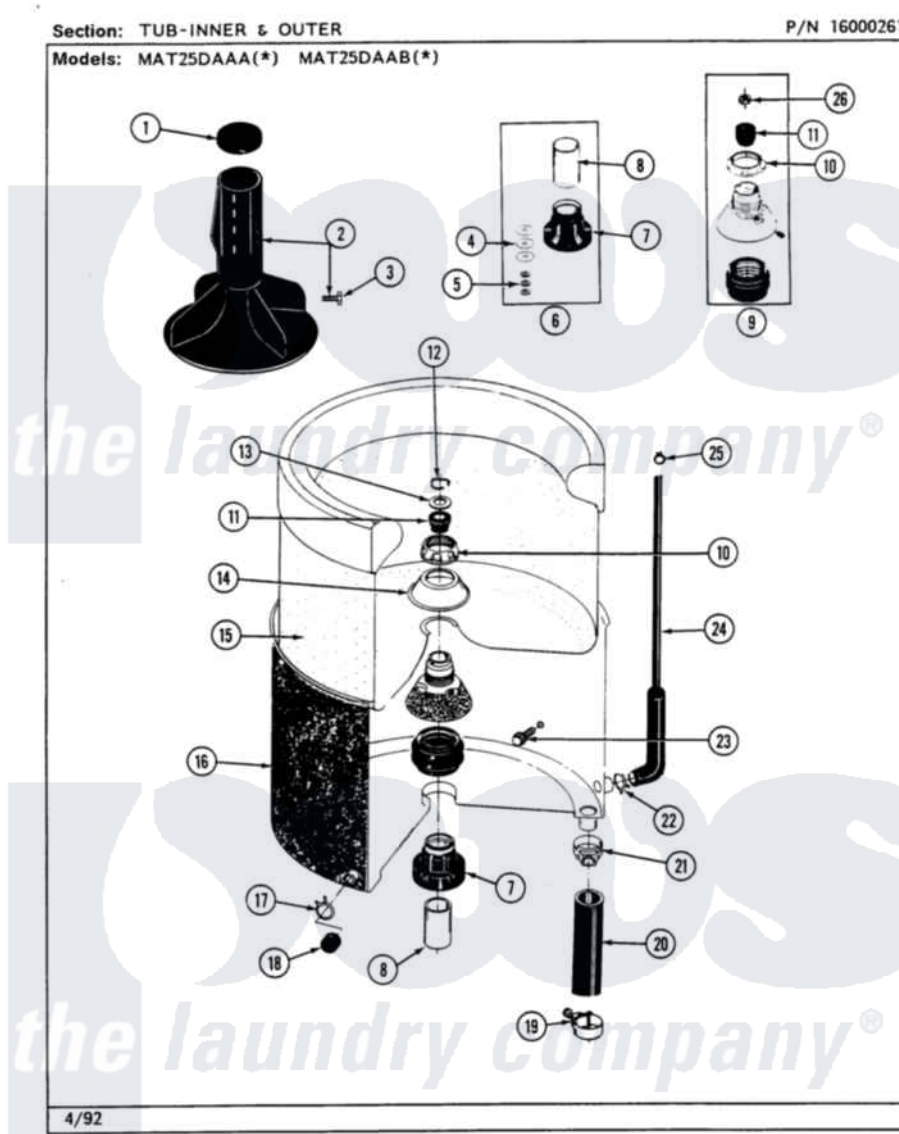

Maytag MAT26PCABW 05 - TUB-INNER & OUTER

12

Maytag [Residential Maytag MAT26PCABW Washer Parts](#) Parts Diagram 05 - TUB-INNER & OUTER
 Click on the part number to view part

Item	Original Part Number	Replaced By	Status	Part Description
001	215532			Cap, Agitator
002	207119	207228		Agitator W/Lock Screw
"	207228			Agitator W/Lock Screw
003	206478		Not Available	SCREW & WASHER FOR AGITATOR
004	211100			Washer, Outer Tub
005	Y054867			Washer, Lock
006	204013	6-2040130		Tub Bearin
007	200824	6-2040130		Tub Bearin
008	211130			Bearing Liner, Tub Bearing
009	204012	6-2095720		Mounting S
010	211047	6-2110472		Nut- Clamp
011	Y0A4298	6-0A57420		Seal- Agitator
012	Y015667			Retaining Ring
013	Y015666			Washer, Retaining -
014	211210			Washer, Clamping Nut
015	NLA		Not Available	TUB, INNER

016	205486	Not Available	PART NOT USED
017	214739	596669	Clamp, Manifold
018	214725		Cap For Spout-Outer Tub
019	202574	3367052	Clamp, Hose
020	Y212989		Hose, Outer Tub To Pump
021	200900	616099	Clamp
022	211641		Clamp, 1-1/16"
023	200744	W10175939	Bolt
"	205254	W10175938	Bolt
024	212942	22001619	Tube, Water Level Switch
025	410296	596669	Clamp, Manifold
026	215980		Plug, Filter Hole