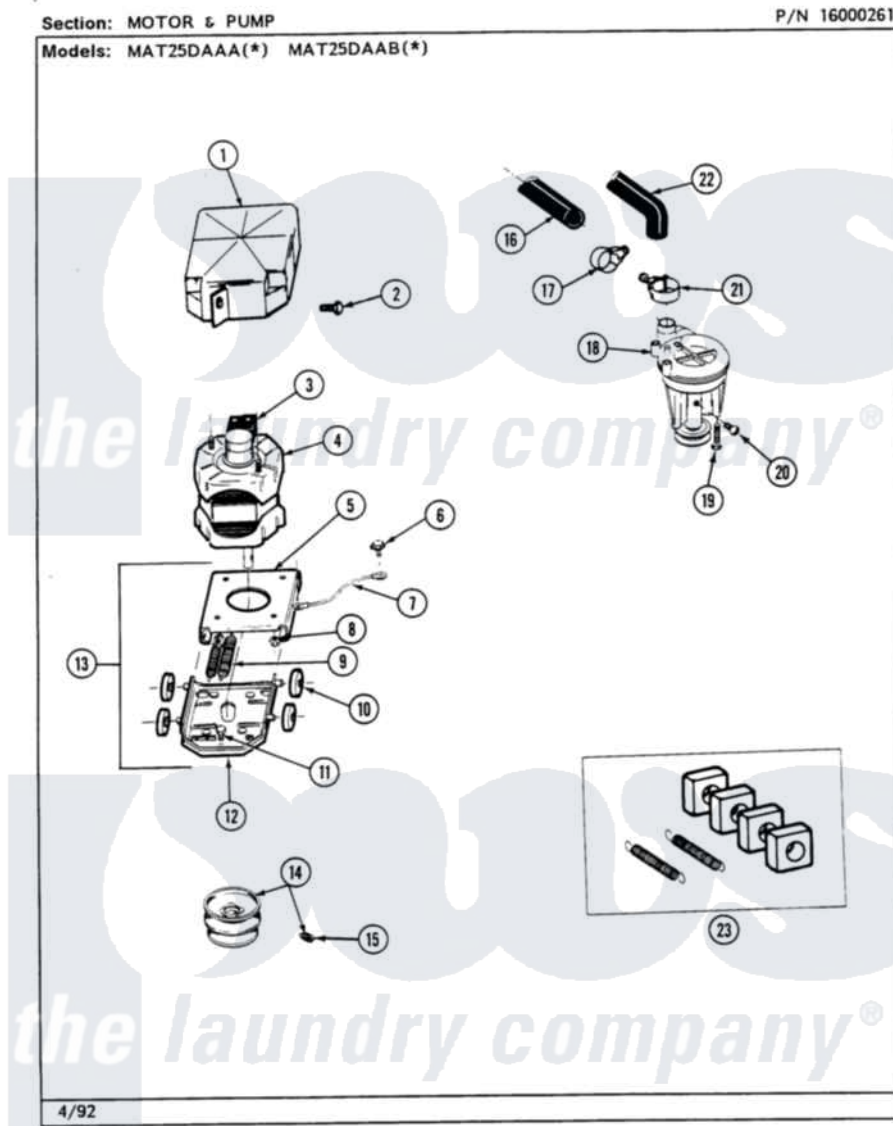

Maytag MAT26PCABW 09 - MOTOR & PUMP

Maytag Residential Maytag MAT26PCABW Washer Parts Parts Diagram 09 - MOTOR & PUMP
 Click on the part number to view part

Item	Original Part Number	Replaced By	Status	Part Description
001	215098			Shield, Motor
002	213121	3400111		Screw, 12-14 X 5/8
003	205132		Not Available	SWITCH, MOTOR EXTERNAL START No.201664-14,205463-4 & 201800-4
"	205133		Not Available	(PROD. IDNo. 2-1664-8 & 2-5463)
"	206505		Not Available	PROD. No.201664-15, & No.205463-3.
"	NLA		Not Available	SWITCH, MOTOR EXTERNAL START
004	201805	12002351		Motor-Drve
005	214956			Motor Mount Assembly
006	210186	3370225		Screw
007	901220			Ground Wire
008	Y311426	3400029		Nut, Adapter Plate
009	202718			Springs, Tension
010	Y204998	205000		Roller And Spring Kit 4+Spr

011	Y313561		Screw---NA
012	205908		Motor Mount Assembly
013	205999		Motor Mount Assembly
014	200816	6-2008160	Pulley- MO
015	Y053241		Set Screw, Motor Pulley
016	215057	211704	Hose, Drain
017	200461	285655	Clamp, Hose
018	202203	6-2022030	Pump As Pa
019	211880		Screw, HeX Head No.10 X 1/2 Inc
020	Y015408	22003235	Screw, Bearing Insert
021	202574	3367052	Clamp, Hose
022	Y212989		Hose, Outer Tub To Pump
023	205000		Roller And Spring Kit 4+Spr