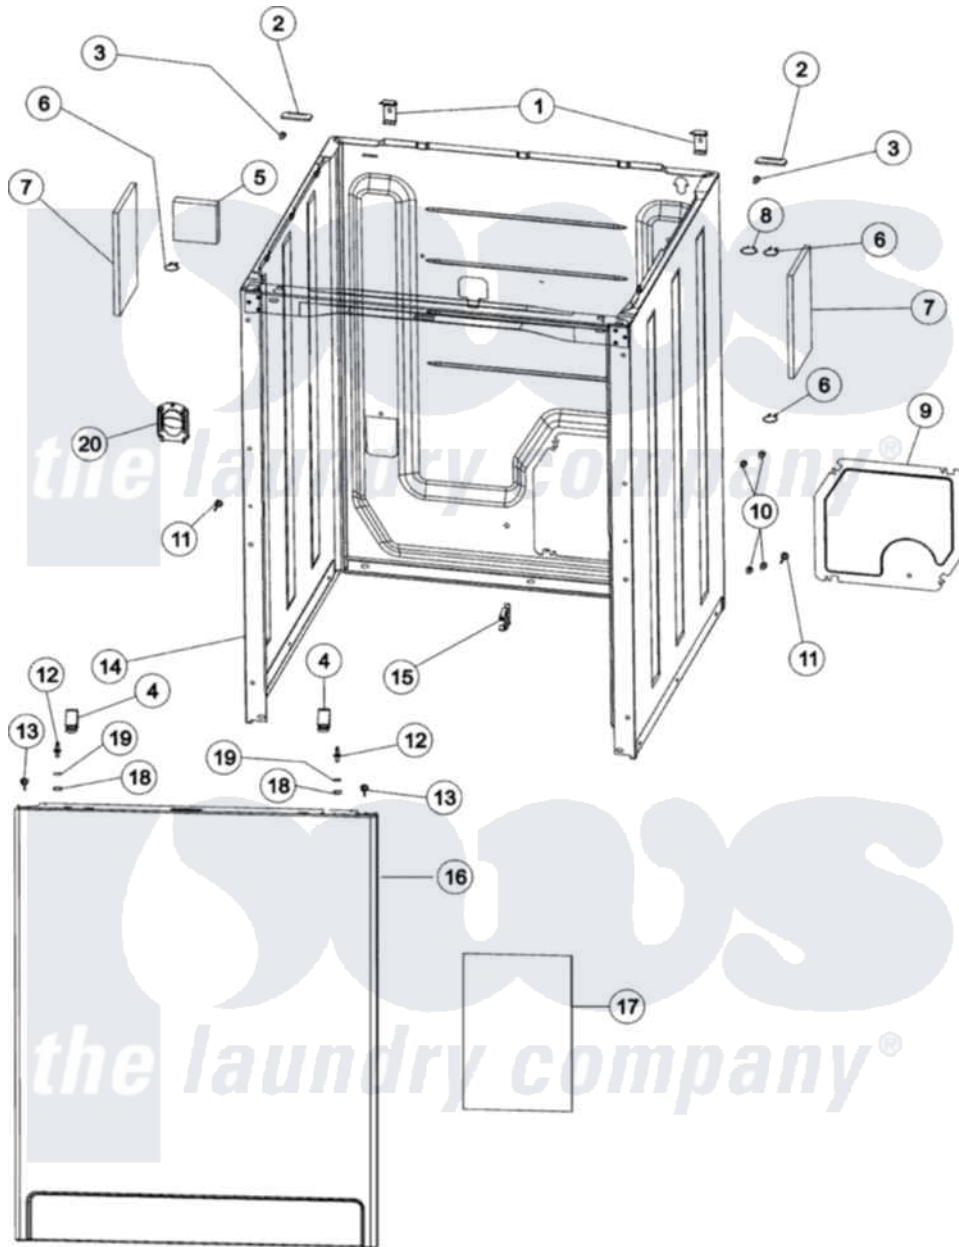

# Maytag MAV1755AWW 02 - CABINET & FRONT PANEL

Maytag Residential Maytag MAV1755AWW Washer Parts Parts Diagram 02 - CABINET & FRONT PANEL  
 Click on the part number to view part

Item	Original Part Number	Replaced By	Status	Part Description
1	<a href="#">35-2846</a>			Hinge, Cabinet Top
2	<a href="#">35-4128</a>			Pad, Hinge
3	25-7732	<a href="#">681414</a>		Screw, 10AB X 1/2
4	<a href="#">25-7220</a>			Clip, Cabinet Top
5	35-0706		Not Available	PAD, FOAM
6	31001320	<a href="#">16515</a>		Clip
7	<a href="#">21002011</a>			Pad, Cabinet
8	<a href="#">25-7430</a>			Clip, Wiring Harness
9	<a href="#">21001527</a>			Shield, Rear
10	25-7733	<a href="#">681414</a>		Screw, 10AB X 1/2
11	<a href="#">21001829</a>			Post, Locating
12	<a href="#">53-0643</a>			Pin, Locator
"	<a href="#">21001874</a>			Outlet, Drain Hose
13	25-7732	<a href="#">681414</a>		Screw, 10AB X 1/2
14	<a href="#">21001871</a>			Cabinet
15	<a href="#">22002765</a>			Clip, Hose

16	<a href="#">35-2084</a>	Panel, Front	
17	<a href="#">21001281</a>	Damper, Sound Pad	
18	25-0224	<a href="#">3400029</a>	Nut, Adapter Plate
19	<a href="#">35-4129</a>	Bumper, Cabinet	
20	<a href="#">21001874</a>	Outlet, Drain Hose	