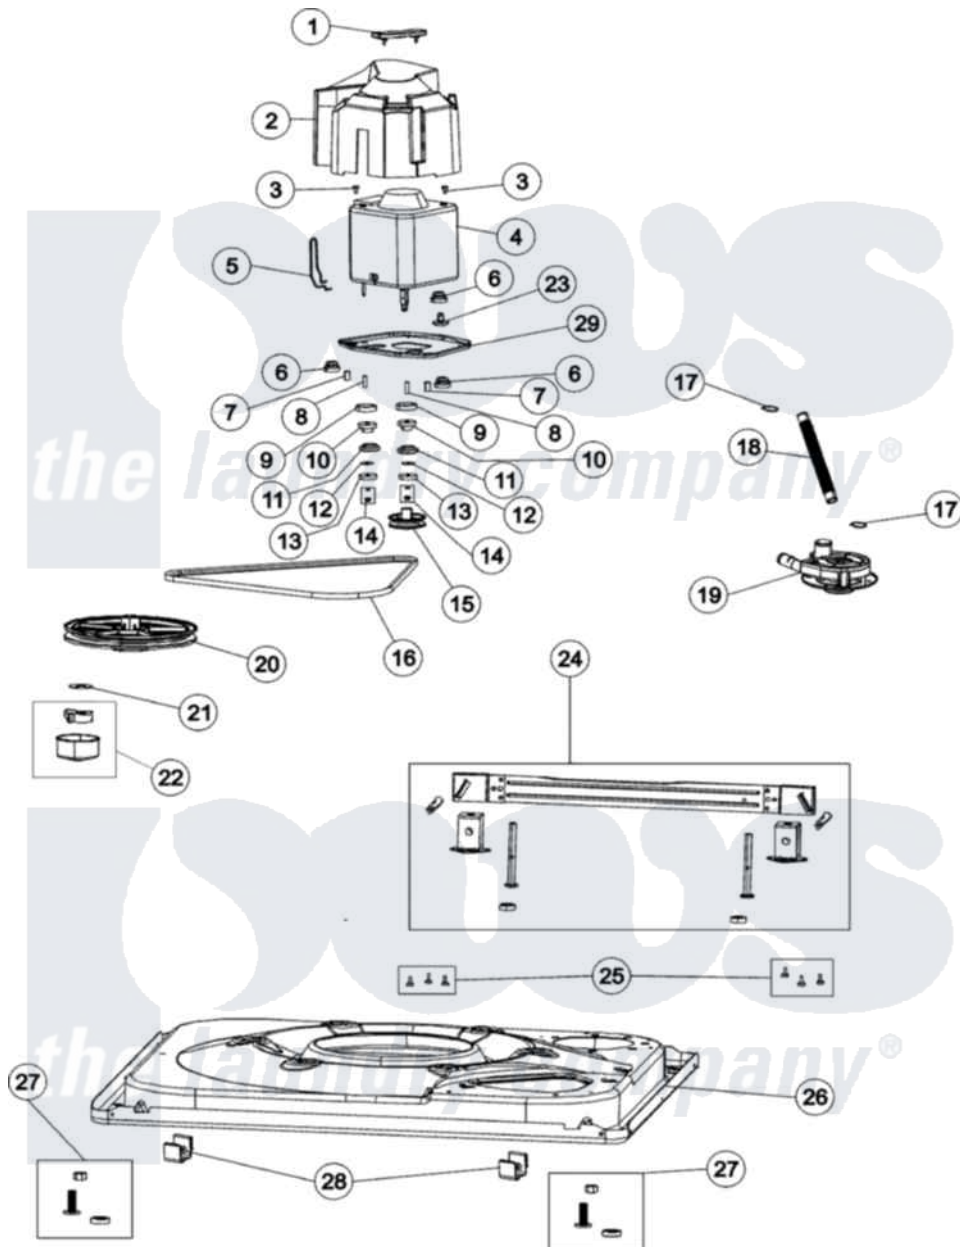

Maytag MAV208DAWW 01 - BASE & MOTOR

Maytag Residential Maytag MAV208DAWW Washer Parts Parts Diagram 01 - BASE & MOTOR
 Click on the part number to view part

Item	Original Part Number	Replaced By	Status	Part Description
1	35-2065			Pad, Motor Plate
2	22002721			Shield, Motor
3	25-7733	681414		Screw, 10AB X 1/2
4	21001950			MoTor, 2SP 1/2hp 120V/60Hz Hi-Tor
5	21001110	22004376		Spring, Motor Pivot
6	35-3646			Isolator, Motor Plate
7	25-7831			Spacer, Mounting
8	25-7830			Spacer
9	35-3570			Washer, Motor Pivot
10	33-9946			Isolator, Motor
11	35-3571			Slide, Motor Pivot
12	25-7047			Washer, Flat
13	33-9967			Washer, Motor Isolator
14	21002009	Y707702		Locknut
15	22004297	21001950		MoTor, 2SP 1/2hp 120V/60Hz Hi-Tor

16	21352320		Belt, Drive
17	21002254	285655	Clamp, Hose
"	25-6068	285655	Clamp, Hose
18	21001915		Hose, Tub To Pump
19	21001873	35-6780	Pump-Water
20	21001733	12002213	Thrust Bearing Kit
21	35-2132		Washer, 1.25ODX.530IDX.032
22	12002213		Thrust Bearing Kit
23	21001486		Foot Slide, Isolator
24	21002221		Stabilizer Bar Kit
25	25-7828	489483	Screw 10-32 X 1/2
26	21001893	12002701	Base Kit
27	25001119		Foot And Pad Assembly
28	53-0120		Clip, Front Panel
29	21001366	21001783	Plate And Screw Assembly