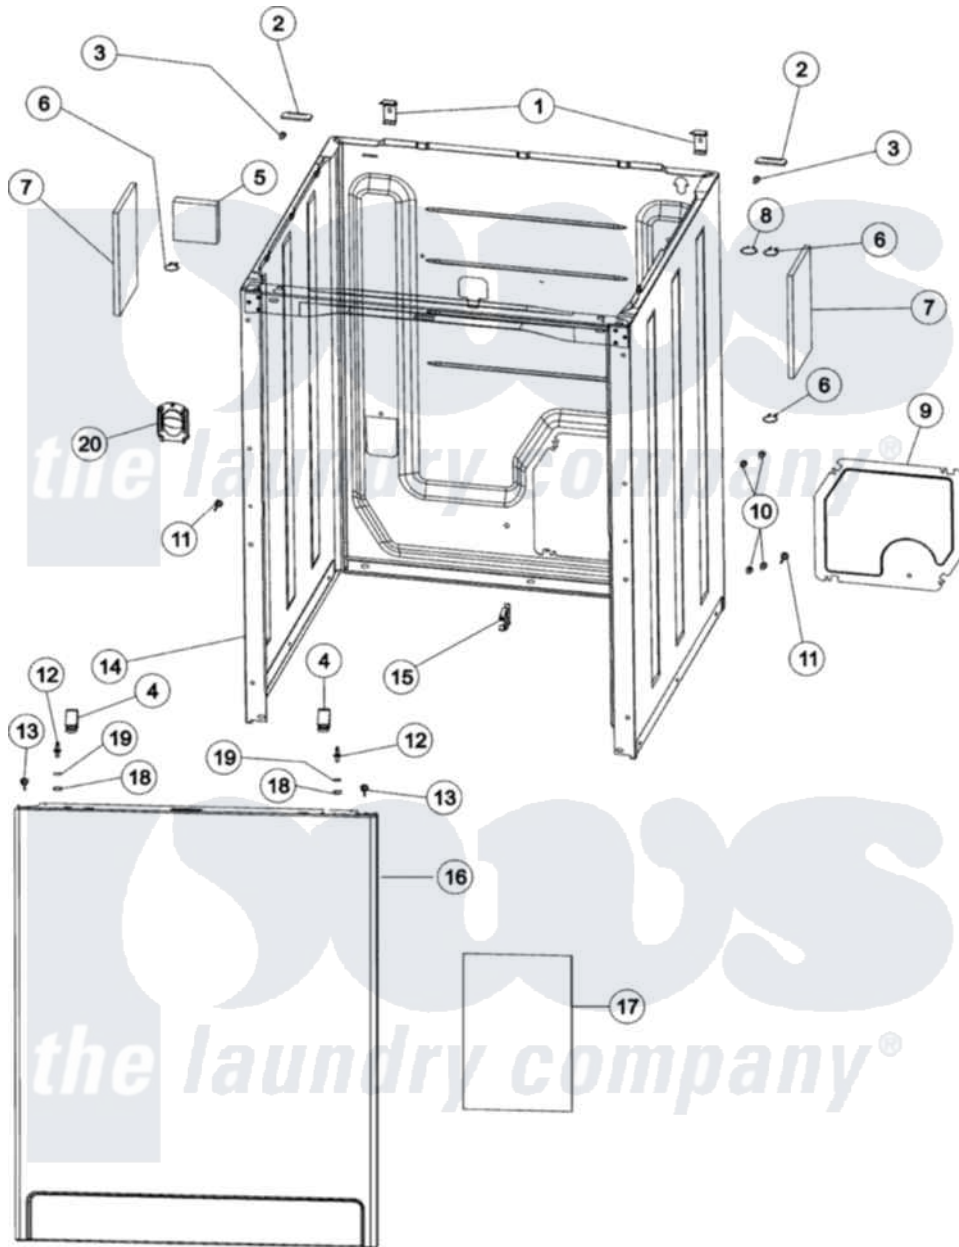

# Maytag MAV208DAWW 02 - CABINET & FRONT PANEL

Maytag Residential Maytag MAV208DAWW Washer Parts Parts Diagram 02 - CABINET & FRONT PANEL  
 Click on the part number to view part

Item	Original Part Number	Replaced By	Status	Part Description
1	<a href="#">35-2846</a>			Hinge, Cabinet Top
2	<a href="#">35-4128</a>			Pad, Hinge
3	25-7732	<a href="#">681414</a>		Screw, 10AB X 1/2
4	<a href="#">25-7220</a>			Clip, Cabinet Top
5	35-0706		Not Available	PAD, FOAM
6	31001320	<a href="#">16515</a>		Clip
7	<a href="#">21002011</a>			Pad, Cabinet
8	<a href="#">25-7430</a>			Clip, Wiring Harness
9	<a href="#">21001527</a>			Shield, Rear
10	25-7733	<a href="#">681414</a>		Screw, 10AB X 1/2
11	<a href="#">21001829</a>			Post, Locating
12	<a href="#">53-0643</a>			Pin, Locator
"	<a href="#">21001874</a>			Outlet, Drain Hose
13	25-7732	<a href="#">681414</a>		Screw, 10AB X 1/2
14	<a href="#">21001871</a>			Cabinet
15	<a href="#">22002765</a>			Clip, Hose

16	<a href="#">35-2084</a>	Panel, Front	
17	<a href="#">21001281</a>	Damper, Sound Pad	
18	25-0224	<a href="#">3400029</a>	Nut, Adapter Plate
19	<a href="#">35-4129</a>	Bumper, Cabinet	
20	<a href="#">21001874</a>	Outlet, Drain Hose	