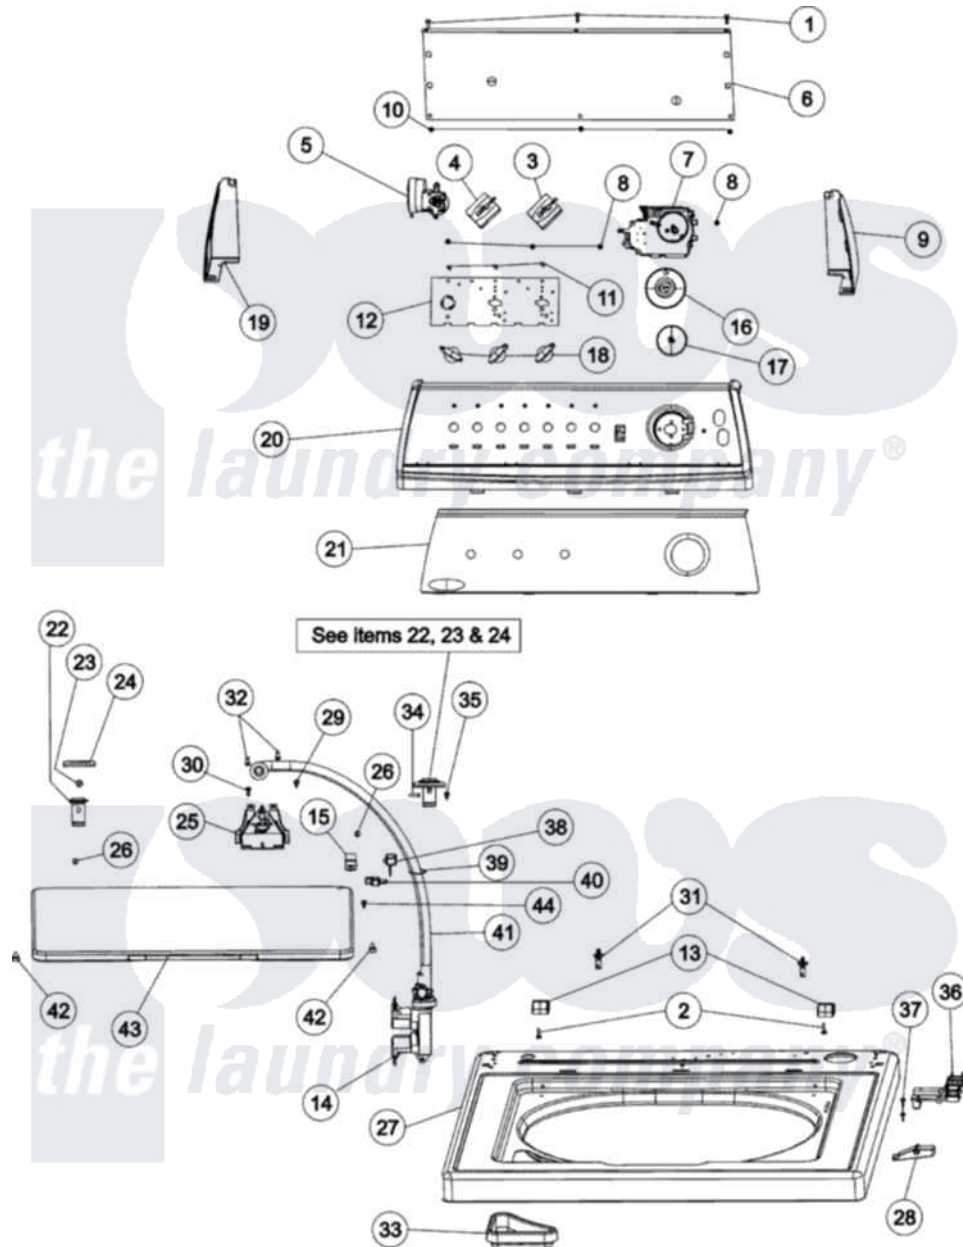

Maytag MAV208DAWW 03 - CONTROL PANEL & TOP

Maytag Residential Maytag MAV208DAWW Washer Parts Parts Diagram 03 - CONTROL PANEL & TOP
 Click on the part number to view part

Item	Original Part Number	Replaced By	Status	Part Description
1	21002224			Screw
2	25-7893			Screw
3	31001443			Switch, Two Pos Rotary
4	21001139			Switch, Water Temp. 3 Position
5	Y2201474			Switch, Pressure
6	21001527			Shield, Rear
7	21002232			Timer
8	25-3092	90767		Screw, 8A X 3/8 HeX Washer Head Tapping
9	21001523			Endcap
10	31001721			Screw, Abno.8-18 x 3/8 Hxws
11	25-3092	90767		Screw, 8A X 3/8 HeX Washer Head Tapping
12	21002067			Shield, Control
13	35-2044			Hinge, Lid
14	21001932			Valve, Water Inlet

15	21001148	12001187	Kit, Lid Switch Assembly
16	21001984		Skirt, Timer Knob
17	21001985		Knob, Timer
18	21002070		Knob, Selector
19	21001519		Endcap
20	21001965		Frame, Control Panel, Support
21	21002125		Facia
22	35-2846		Hinge, Cabinet Top
23	25-7732	681414	Screw, 10AB X 1/2
24	35-4128		Pad, Hinge
25	21001760		Flume Assembly / Water Diverter
26	25-7893		Screw
27	21001602		Top, Cabinet
28	21001134		Lever, Lid Switch
29	25-3092	90767	Screw, 8A X 3/8 HeX Washer Head Tapping
30	31001560		Washer, Roller
31	21001857		Clip, Plastic Snap-In
32	31001721		Screw, Abno.8-18 x 3/8 Hxws
33	21001597		Dispenser, Bleach
34	25-7438		Screw
35	31001721		Screw, Abno.8-18 x 3/8 Hxws
36	21001135		Housing, Lid Switch
37	21001136	3400872	Screw, 8-18 X 3/8
38	43-0057		Actuator, Door Switch
39	25-7430		Clip, Wiring Harness
40	35-2045		Pin, Hinge
41	12002749		Hose, Flume Kit
"	35-2378	12002749	Hose, Flume Kit
42	35-0581		Bumper, Door
43	35-2026		Lid
44	31001721		Screw, Abno.8-18 x 3/8 Hxws