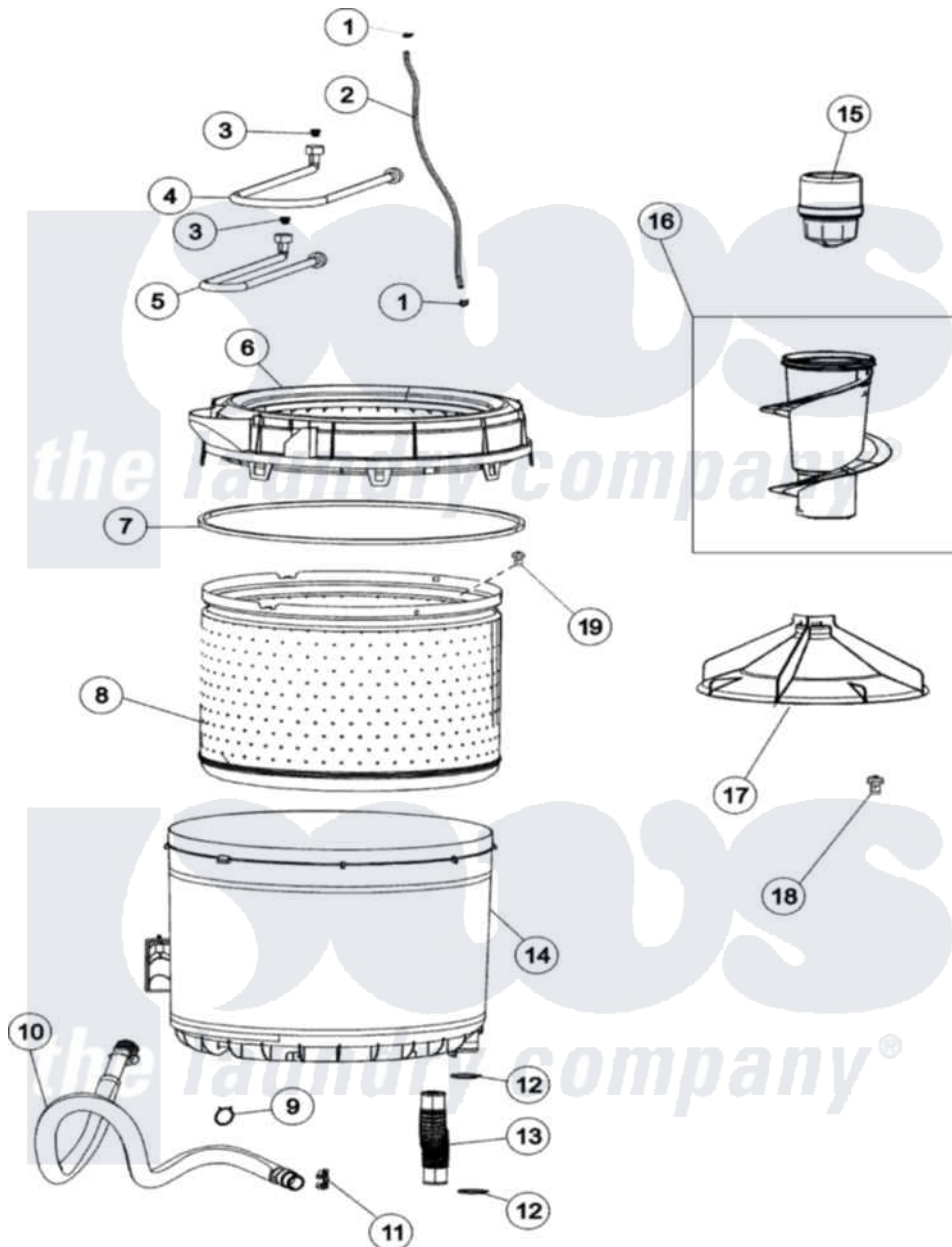

Maytag MAV208DAWW 04 - INNER - OUTER TUB

Maytag Residential Maytag MAV208DAWW Washer Parts Parts Diagram 04 - INNER - OUTER TUB
 Click on the part number to view part

Item	Original Part Number	Replaced By	Status	Part Description
1	25-7796	596669		Clamp, Manifold
2	21001749	21001748		Hose, Pressure Switch
3	22002960			Strainer, Washer Inlet
4	35-0874	76313		Hosefill
5	33-7891	89503		Hose-Inlet
6	21001531		Not Available	TOP, TUB (PLASTIC)
7	35-2328			Seal, Tub Top
8	21001529			Basket Assembly
9	21001875	285655		Clamp, Hose
10	21001872			Hose, Drain
11	22002765			Clip, Hose
12	25-6068	285655		Clamp, Hose
13	21001915			Hose, Tub To Pump
14	22002933			Screw
"	35-3700			Tub Assembly
15	21002006			Fabric Disp Assembly

16	22003437	21001878	Auger/Post Assembly
17	21001530		Base, Agitator
18	25-8004	W10309247	Screw
19	25-7967	3400504	Screw