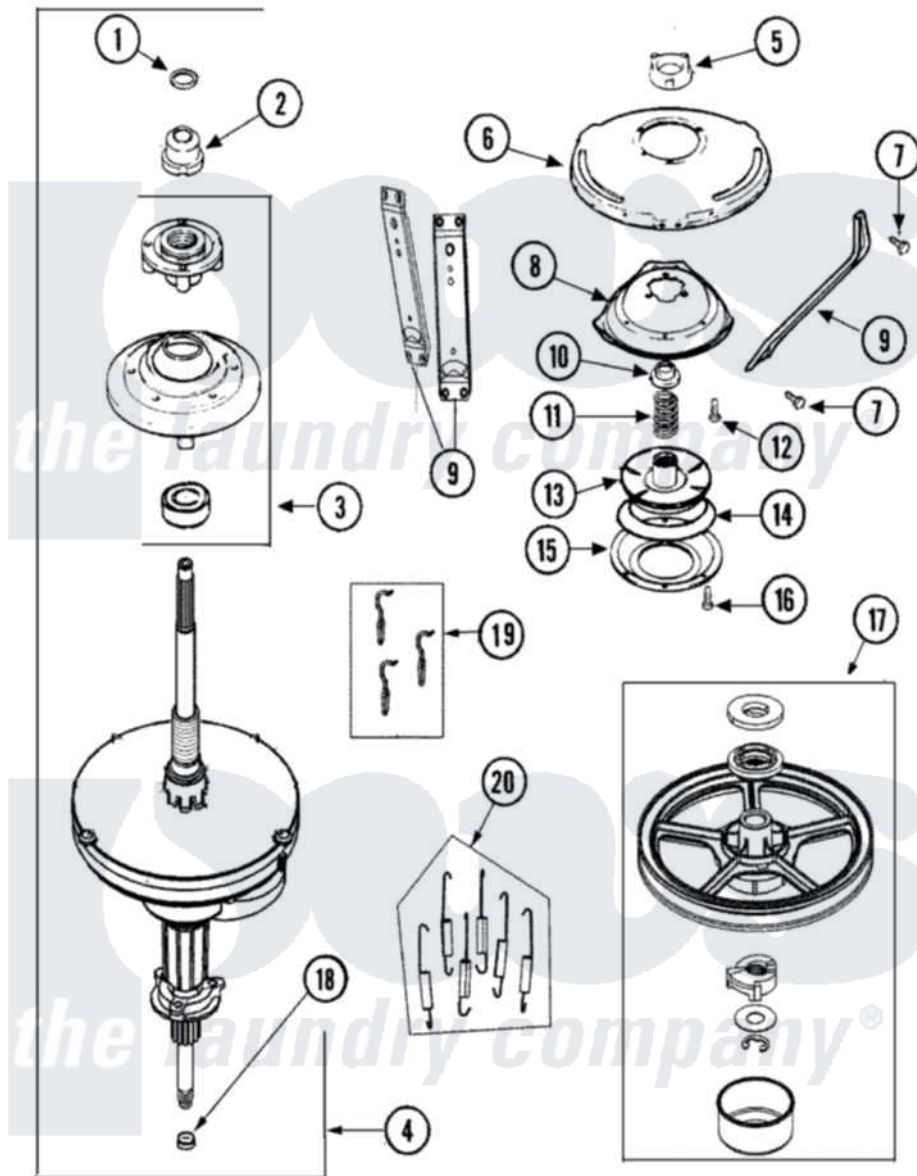

Maytag MAV208DAWW 06 - TRANSMISSION

Maytag Residential Maytag MAV208DAWW Washer Parts Parts Diagram 06 - TRANSMISSION
 Click on the part number to view part

Item	Original Part Number	Replaced By	Status	Part Description
1	25-7941			"O" Ring, Agr Drive Shaft
2	21001533	35-5655-1		Seal
3	21001868	W10219156		Tub Seal
4	21001867	35-6615		Ht Tran S
5	21001511	12001562		Bearing Assembly
6	21001518			Support, Tub
7	21001858			Screw 5/16-18 x 1/2
8	21001163			Housing, Suspension
9	21001532			Brace, Tub
10	35-2017			Retainer, Brake Spring
11	21001910			Spring, Brake
12	21001509			Screw, High Performance Plastic
13	21002010	35-6714		Brake Roto
14	21002026			Snubber
15	35-6918			Stator, Brake
16	21001065			Screw, No.10-24 x .50 Hxnibhd

17	12002213		Thrust Bearing Kit
18	35-2010	207843	Lip Seal Repair Kit
19	21001166		Hook, Suspension Spring
20	21002065	12002773	Spring