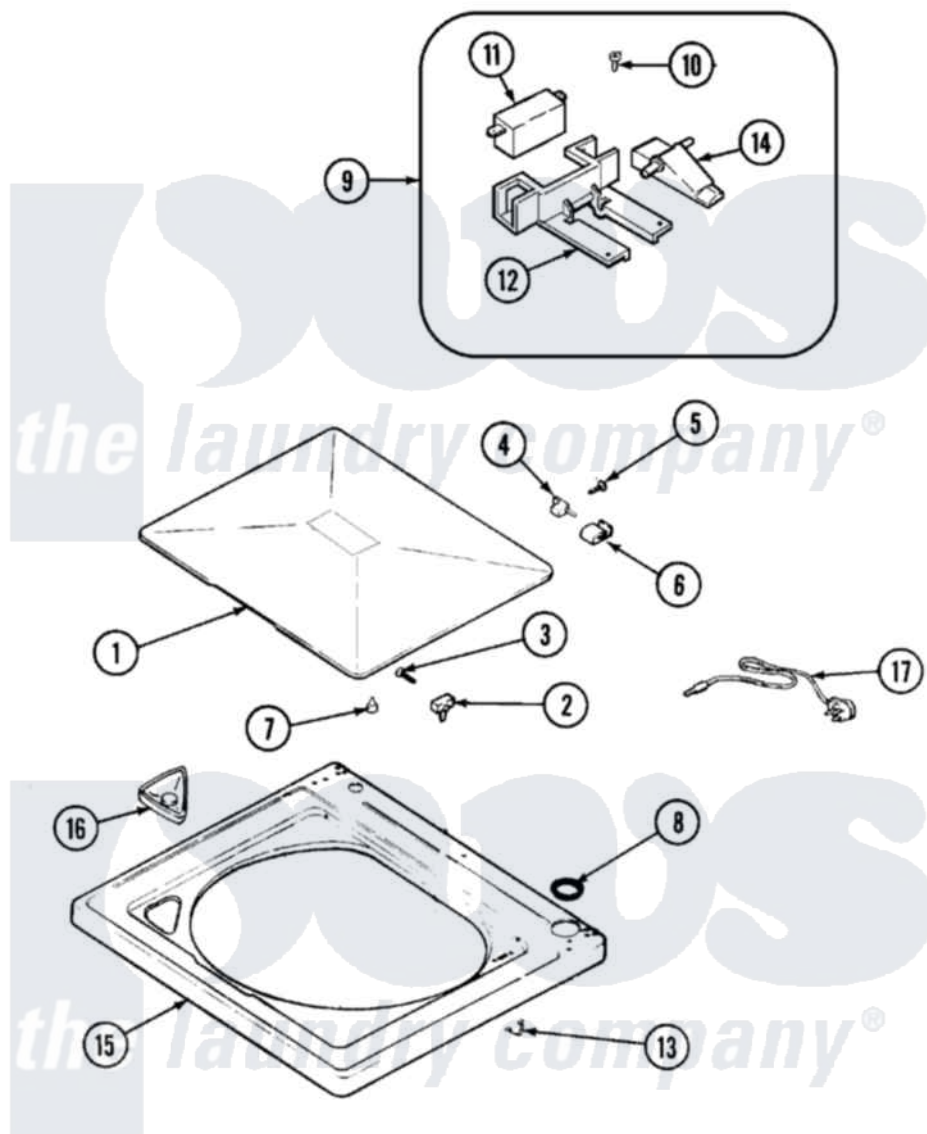

Maytag MAV2200AJW 05 - TOP

Maytag [Residential Maytag MAV2200AJW Washer Parts](#) Parts Diagram 05 - TOP
 Click on the part number to view part

Item	Original Part Number	Replaced By	Status	Part Description
1	35-2026			Lid
2	43-0057			Actuator, Door Switch
3	25-7438			Screw
"	25-7436			Nylite Washer
4	35-2045			Pin, Hinge
5	25-7893			Screw
6	35-2044			Hinge, Lid
7	35-0581			Bumper, Door
8	35-2063			Bushing, Insulator
9	21001137	12001187		Kit, Lid Switch Assembly
10	21001136	3400872		Screw, 8-18 X 3/8
11	21001148	12001187		Kit, Lid Switch Assembly
12	21001135			Housing, Lid Switch
13	25-7878			Clip
14	21001134			Lever, Lid Switch
15	21001602			Top, Cabinet