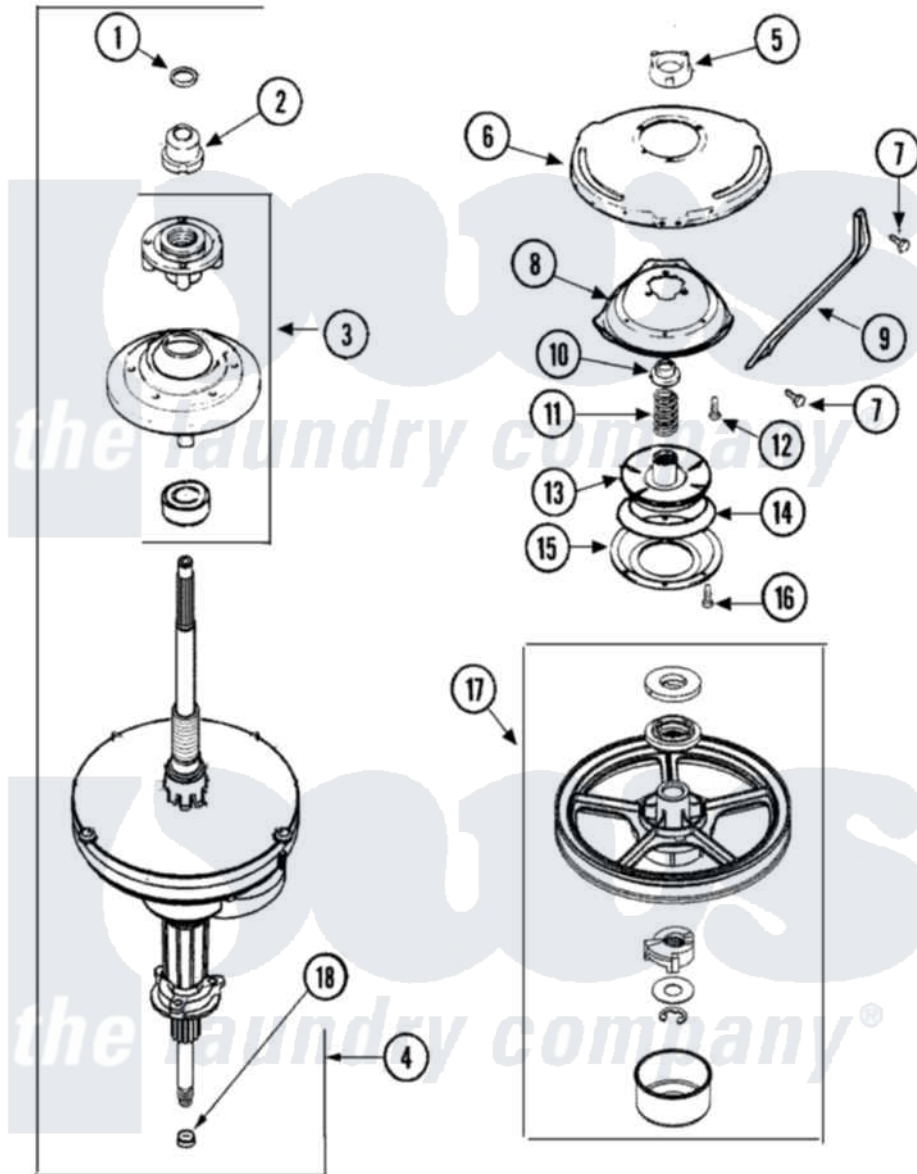

Maytag MAV2200AJW 08 - TRANSMISSION (SERIES 22)

Maytag [Residential Maytag MAV2200AJW Washer Parts](#) Parts Diagram 08 - TRANSMISSION (SERIES 22)
 Click on the part number to view part

Item	Original Part Number	Replaced By	Status	Part Description
1	25-7941			"O" Ring, Agtr Drive Shaft
2	21001533	35-5655-1		Seal
3	21001868	W10219156		Tub Seal
4	21001867	35-6615		Ht TranS S
5	21001511	12001562		Bearing Assembly
6	21001518			Support, Tub
7	21001858			Screw 5/16-18 x 1/2
8	21001163			Housing, Suspension
9	21001532			Brace, Tub
10	35-2017			Retainer, Brake Spring
11	21001910			Spring, Brake
12	21001509			Screw, High Performance Plastic
13	21002010	35-6714		Brake Roto
14	21002026			Snubber
15	35-6918			Stator, Brake
16	21001065			Screw, No.10-24 x .50 Hxnibhd