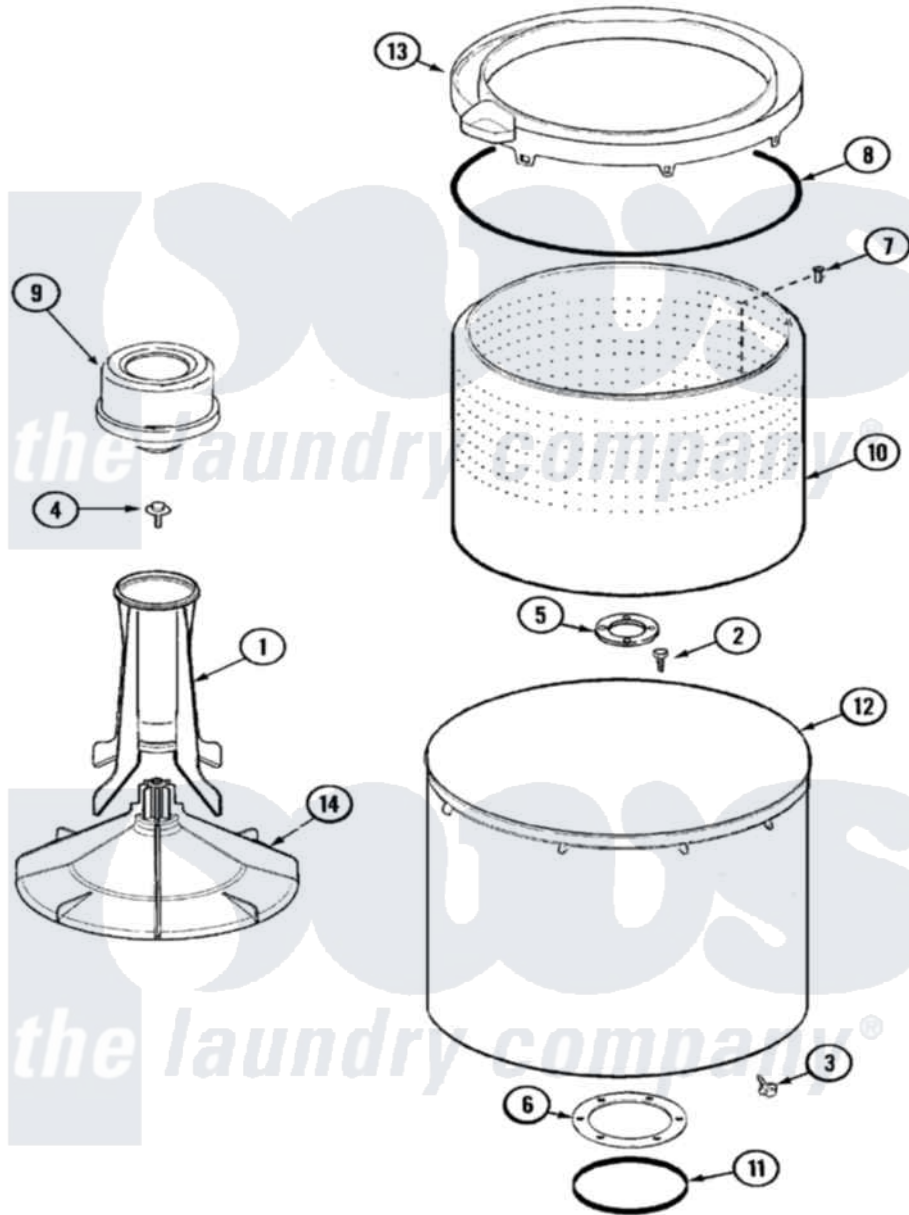

Maytag MAV2200AJW 09 - TUB

Maytag Residential Maytag MAV2200AJW Washer Parts Parts Diagram 09 - TUB
 Click on the part number to view part

Item	Original Part Number	Replaced By	Status	Part Description
1	21001521			Top, Agitator
2	21001510	22002947		Bolt, Tub
3	25-7953	22002933		Screw
4	25-7948	W10309247		Screw
5	35-3685			Gasket, Basket To Centerpost
6	35-3686			Gasket, Tub To Housing
7	25-7967	3400504		Screw
8	35-2328			Seal, Tub Top
9	21001905			Dispenser, Fabric
10	21001529			Basket Assembly
11	35-2978			Seal, Tub/Housing
12	35-3700			Tub Assembly
13	21001531		Not Available	TOP, TUB (PLASTIC)
14	21001530			Base, Agitator