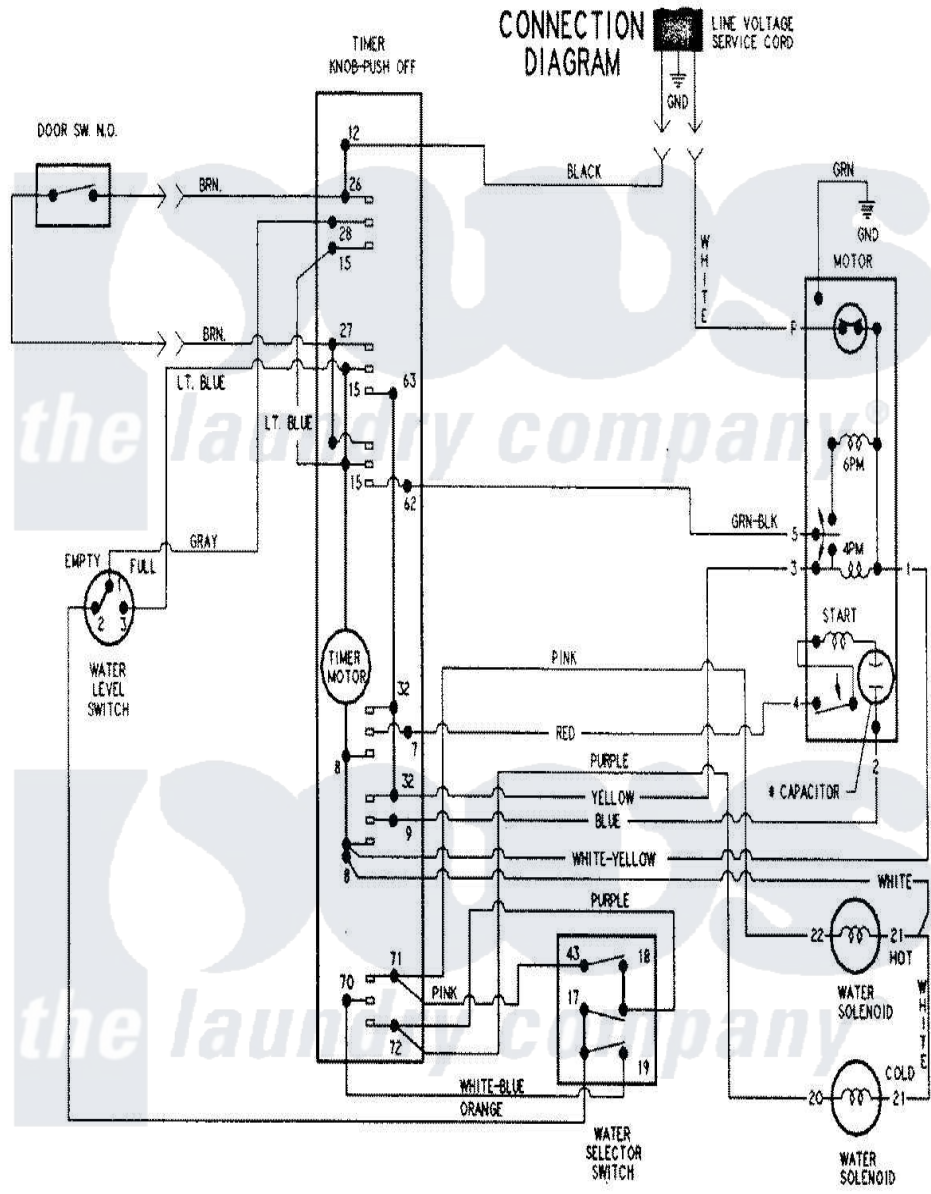

Maytag MAV2200AJW 10 - WIRING INFORMATION

Maytag [Residential Maytag MAV2200AJW Washer Parts](#) Parts Diagram 10 - WIRING INFORMATION
 Click on the part number to view part

Item	Original Part Number	Replaced By	Status	Part Description
NI	15002615		Not Available	WIRING INFORMATION