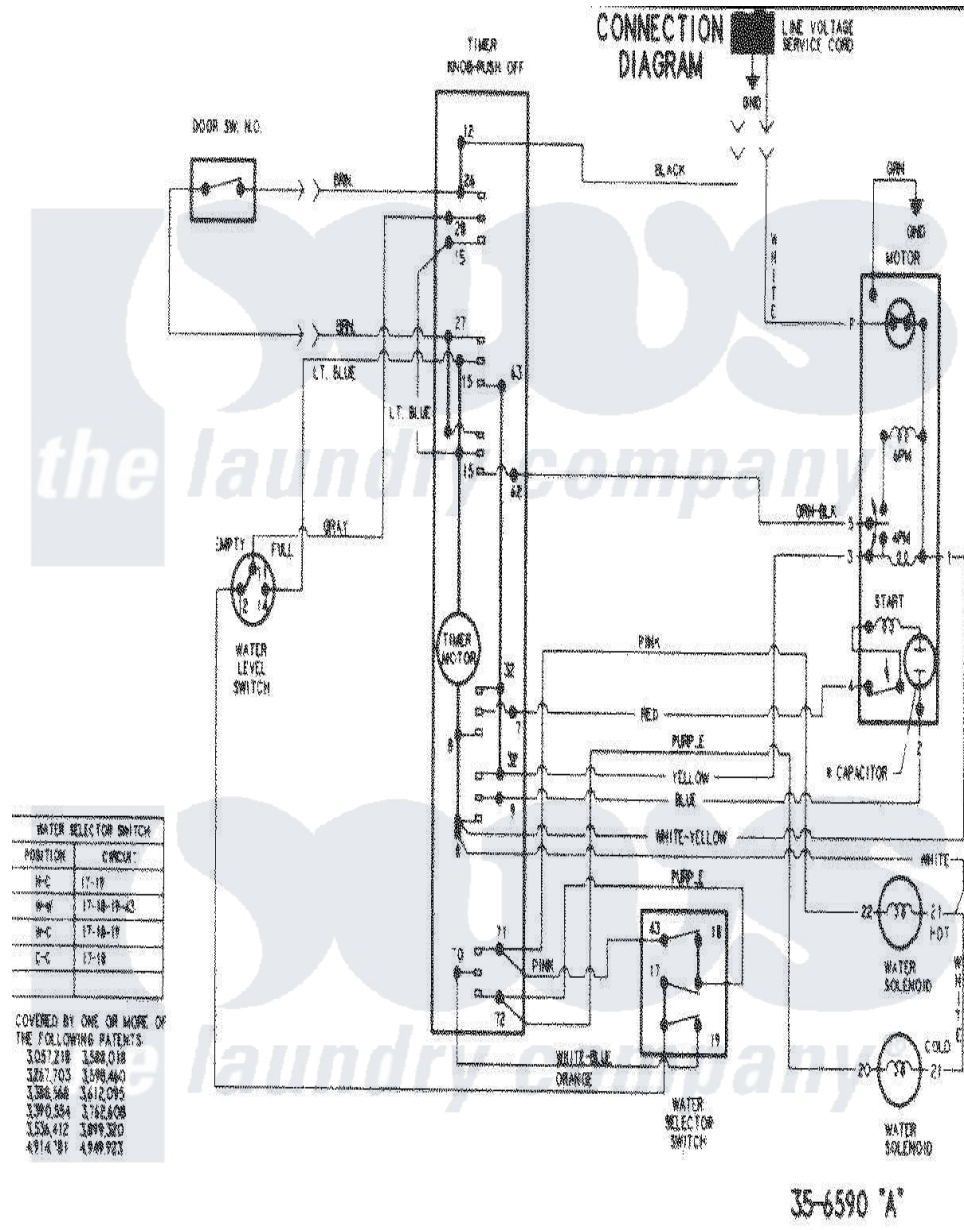

# Maytag MAV2200AJW 11 - WIRING INFORMATION (SERIES 20)

Maytag [Residential Maytag MAV2200AJW Washer Parts](#) Parts Diagram 11 - WIRING INFORMATION (SERIES 20)  
 Click on the part number to view part

Item	Original Part Number	Replaced By	Status	Part Description
NI	15003059		Not Available	WIRING INFORMATION