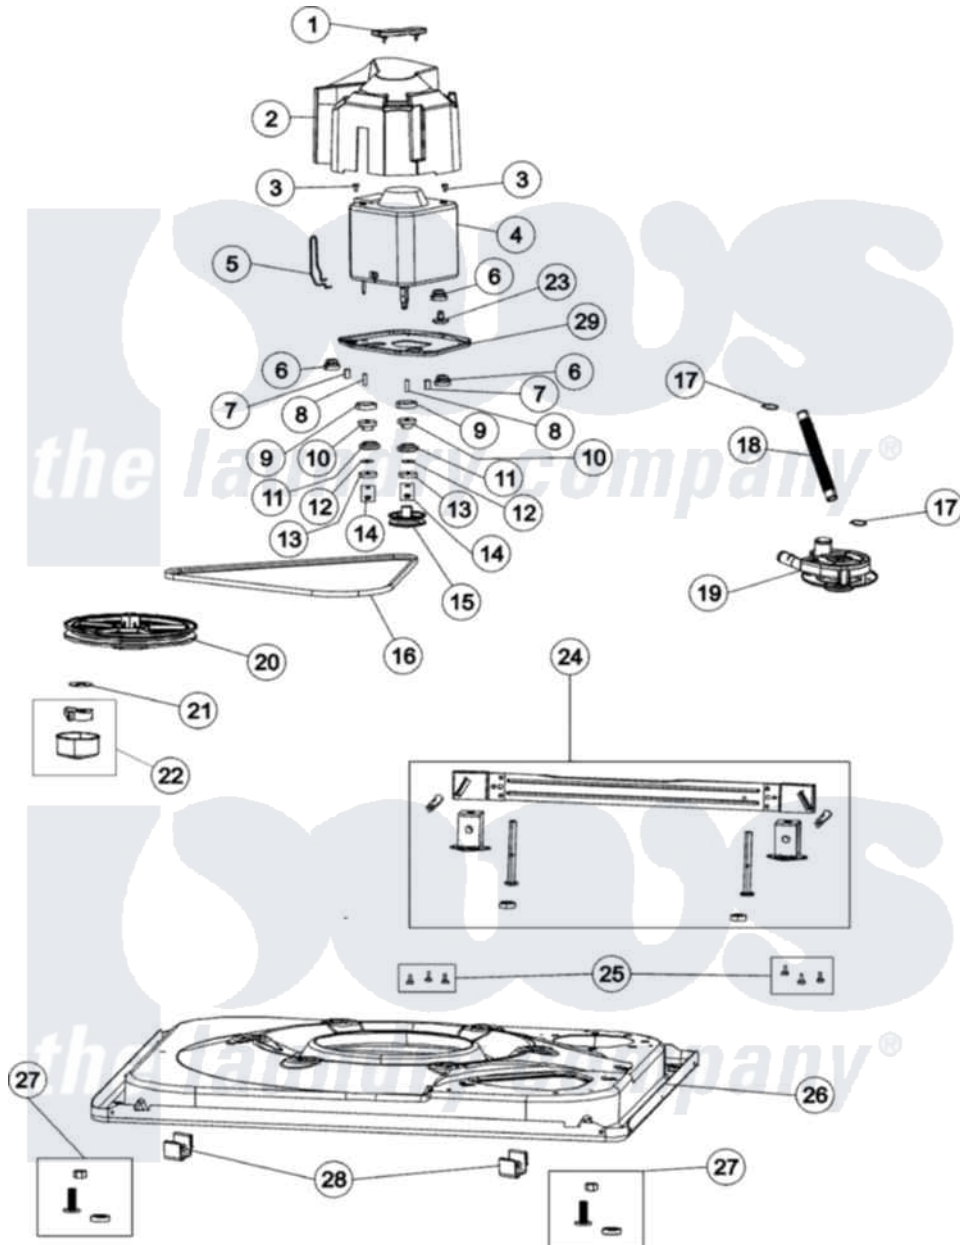

Maytag MAV2755AJW 01 - BASE & MOTOR

Maytag [Residential Maytag MAV2755AJW Washer Parts](#) Parts Diagram 01 - BASE & MOTOR
 Click on the part number to view part

Item	Original Part Number	Replaced By	Status	Part Description
1	35-2065			Pad, Motor Plate
2	22002721			Shield, Motor
3	25-7733	681414		Screw, 10AB X 1/2
4	21002236	21001632		Motor
5	21001110	22004376		Spring, Motor Pivot
6	35-3646			Isolator, Motor Plate
7	25-7831			Spacer, Mounting
8	25-7830			Spacer
9	35-3570			Washer, Motor Pivot
10	33-9946			Isolator, Motor
11	35-3571			Slide, Motor Pivot
12	25-7047			Washer, Flat
13	33-9967			Washer, Motor Isolator
14	21002009	Y707702		Locknut
15	22004297	21001950		MoTor, 2SP 1/2hp 120V/60Hz Hi-Tor
16	21352320			Belt, Drive

17	21002254	285655	Clamp, Hose
"	25-6068	285655	Clamp, Hose
18	21001915		Hose, Tub To Pump
19	21001873	35-6780	Pump-Water
20	21001733	12002213	Thrust Bearing Kit
21	35-2132		Washer, 1.25ODX.530IDX.032
22	12002213		Thrust Bearing Kit
23	21001486		Foot Slide, Isolator
24	21002221		Stabilizer Bar Kit
25	25-7828	489483	Screw 10-32 X 1/2
26	21001893	12002701	Base Kit
27	25001119		Foot And Pad Assembly
28	53-0120		Clip, Front Panel
29	21001366	21001783	Plate And Screw Assembly