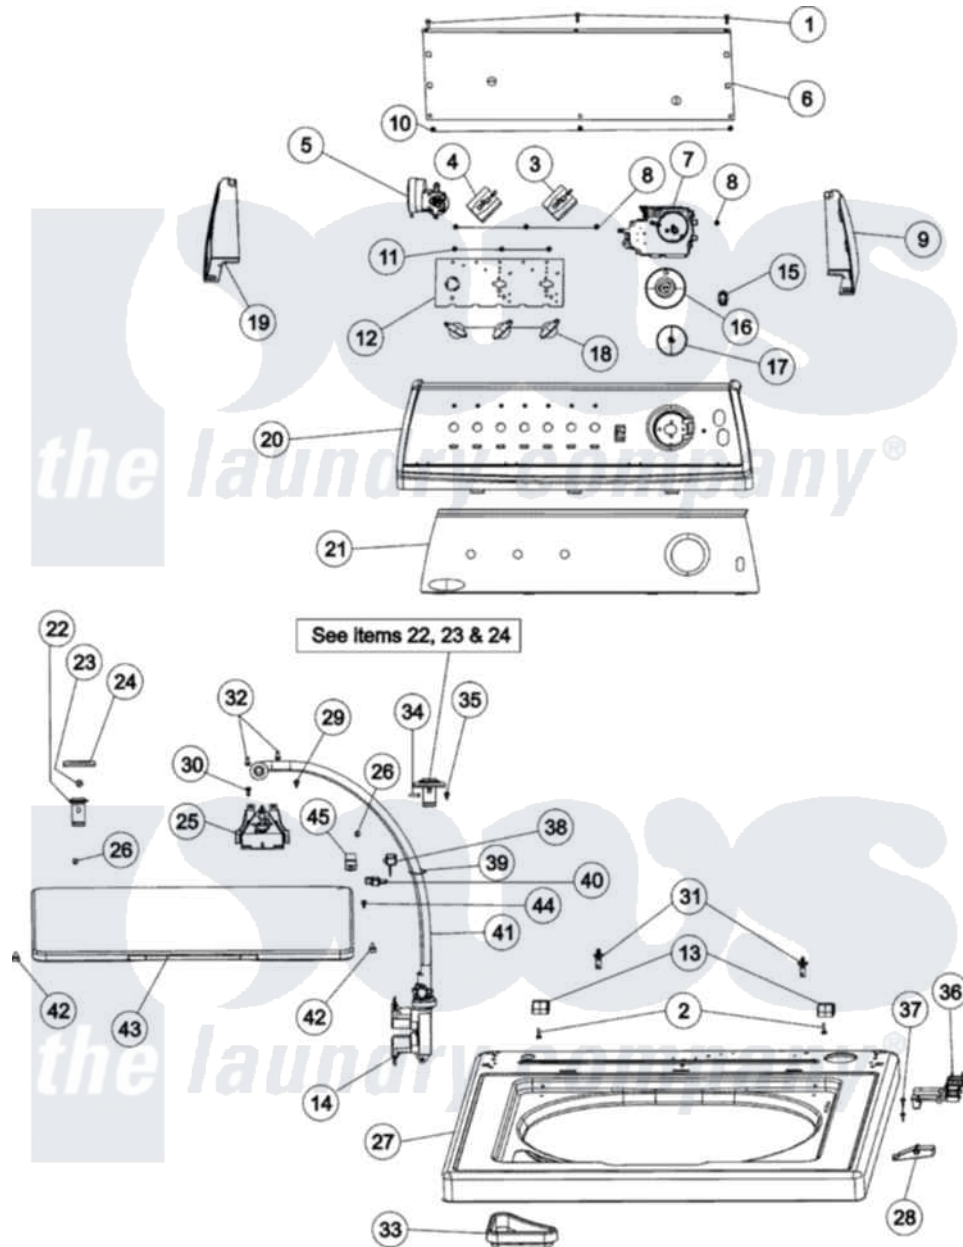

# Maytag MAV2755AJW 03 - CONTROL PANEL & TOP

Maytag Residential Maytag MAV2755AJW Washer Parts Parts Diagram 03 - CONTROL PANEL & TOP  
 Click on the part number to view part

Item	Original Part Number	Replaced By	Status	Part Description
1	<a href="#">21002224</a>			Screw
2	<a href="#">25-7893</a>			Screw
3	<a href="#">21001898</a>			Switch, Speed
4	<a href="#">21001139</a>			Switch, Water Temp. 3 Position
5	<a href="#">Y2201474</a>			Switch, Pressure
6	21002223	<a href="#">21001527</a>		Shield, Rear
7	<a href="#">21002176</a>			Timer, W2C-50, 110V/50Hz
8	25-3092	<a href="#">90767</a>		Screw, 8A X 3/8 HeX Washer Head Tapping
9	<a href="#">21001523</a>			Endcap
10	<a href="#">31001721</a>			Screw, Abno.8-18 x 3/8 Hxws
11	25-3092	<a href="#">90767</a>		Screw, 8A X 3/8 HeX Washer Head Tapping
12	<a href="#">21002067</a>			Shield, Control
13	<a href="#">35-2044</a>			Hinge, Lid
14	<a href="#">21001932</a>			Valve, Water Inlet