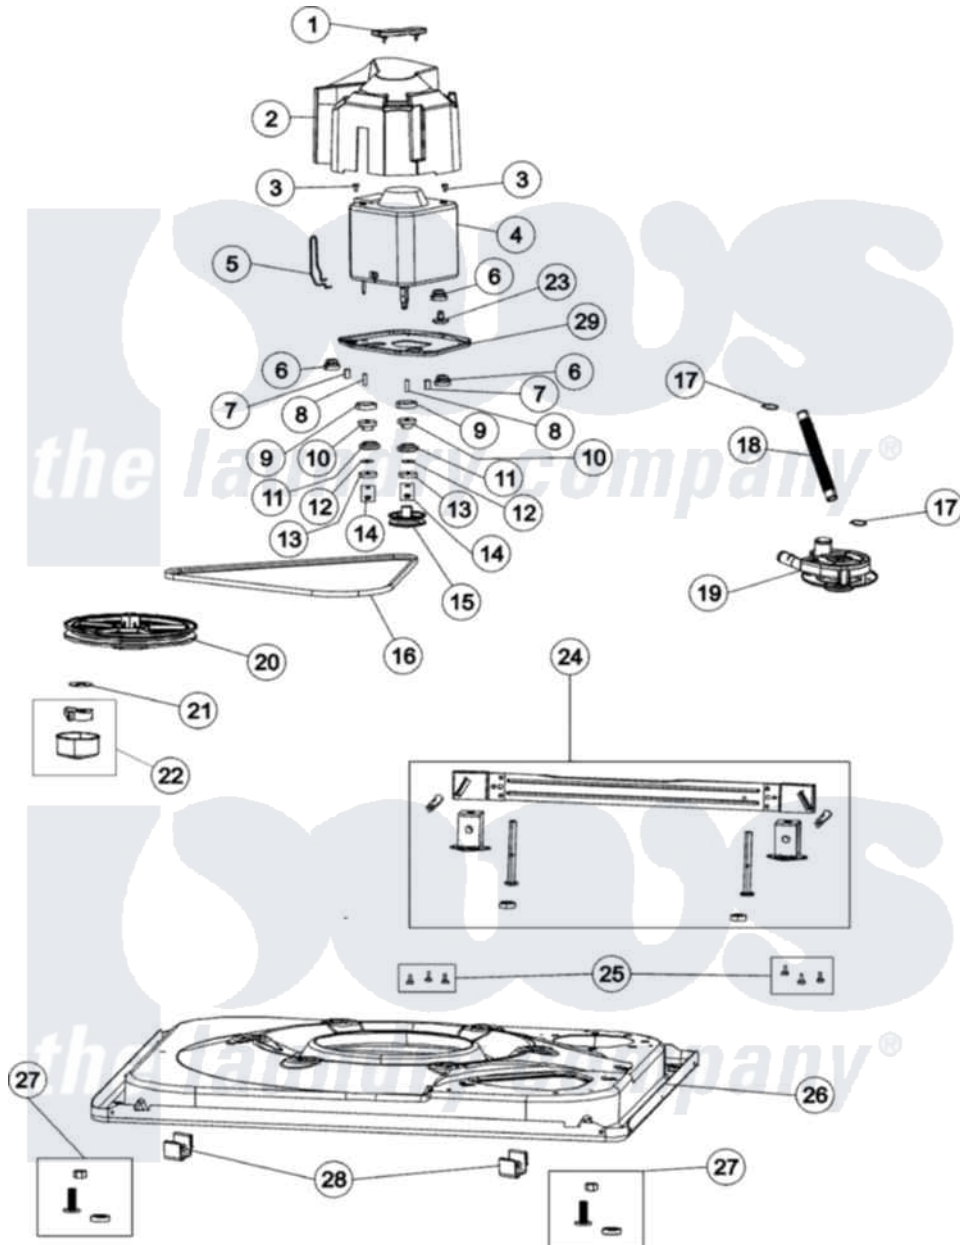

# Maytag MAV2757AWW 01 - BASE & MOTOR

Maytag Residential Maytag MAV2757AWW Washer Parts Parts Diagram 01 - BASE & MOTOR  
 Click on the part number to view part

Item	Original Part Number	Replaced By	Status	Part Description
1	<a href="#">35-2065</a>			Pad, Motor Plate
2	<a href="#">22002721</a>			Shield, Motor
3	25-7733	<a href="#">681414</a>		Screw, 10AB X 1/2
4	<a href="#">21001950</a>			MoTor, 2SP 1/2hp 120V/60Hz Hi-Tor
5	21001110	<a href="#">22004376</a>		Spring, Motor Pivot
6	<a href="#">35-3646</a>			Isolator, Motor Plate
7	<a href="#">25-7831</a>			Spacer, Mounting
8	<a href="#">25-7830</a>			Spacer
9	<a href="#">35-3570</a>			Washer, Motor Pivot
10	<a href="#">33-9946</a>			Isolator, Motor
11	<a href="#">35-3571</a>			Slide, Motor Pivot
12	<a href="#">25-7047</a>			Washer, Flat
13	<a href="#">33-9967</a>			Washer, Motor Isolator
14	21002009	<a href="#">Y707702</a>		Locknut
15	22004297	<a href="#">21001950</a>		MoTor, 2SP 1/2hp 120V/60Hz Hi-Tor

16	<a href="#">21352320</a>		Belt, Drive
17	21002254	<a href="#">285655</a>	Clamp, Hose
"	25-6068	<a href="#">285655</a>	Clamp, Hose
18	<a href="#">21001915</a>		Hose, Tub To Pump
19	21001873	<a href="#">35-6780</a>	Pump-Water
20	21001733	<a href="#">12002213</a>	Thrust Bearing Kit
21	<a href="#">35-2132</a>		Washer, 1.25ODX.530IDX.032
22	<a href="#">12002213</a>		Thrust Bearing Kit
23	<a href="#">21001486</a>		Foot Slide, Isolator
24	<a href="#">21002221</a>		Stabilizer Bar Kit
25	25-7828	<a href="#">489483</a>	Screw 10-32 X 1/2
26	21001893	<a href="#">12002701</a>	Base Kit
27	<a href="#">25001119</a>		Foot And Pad Assembly
28	<a href="#">53-0120</a>		Clip, Front Panel
29	21001366	<a href="#">21001783</a>	Plate And Screw Assembly