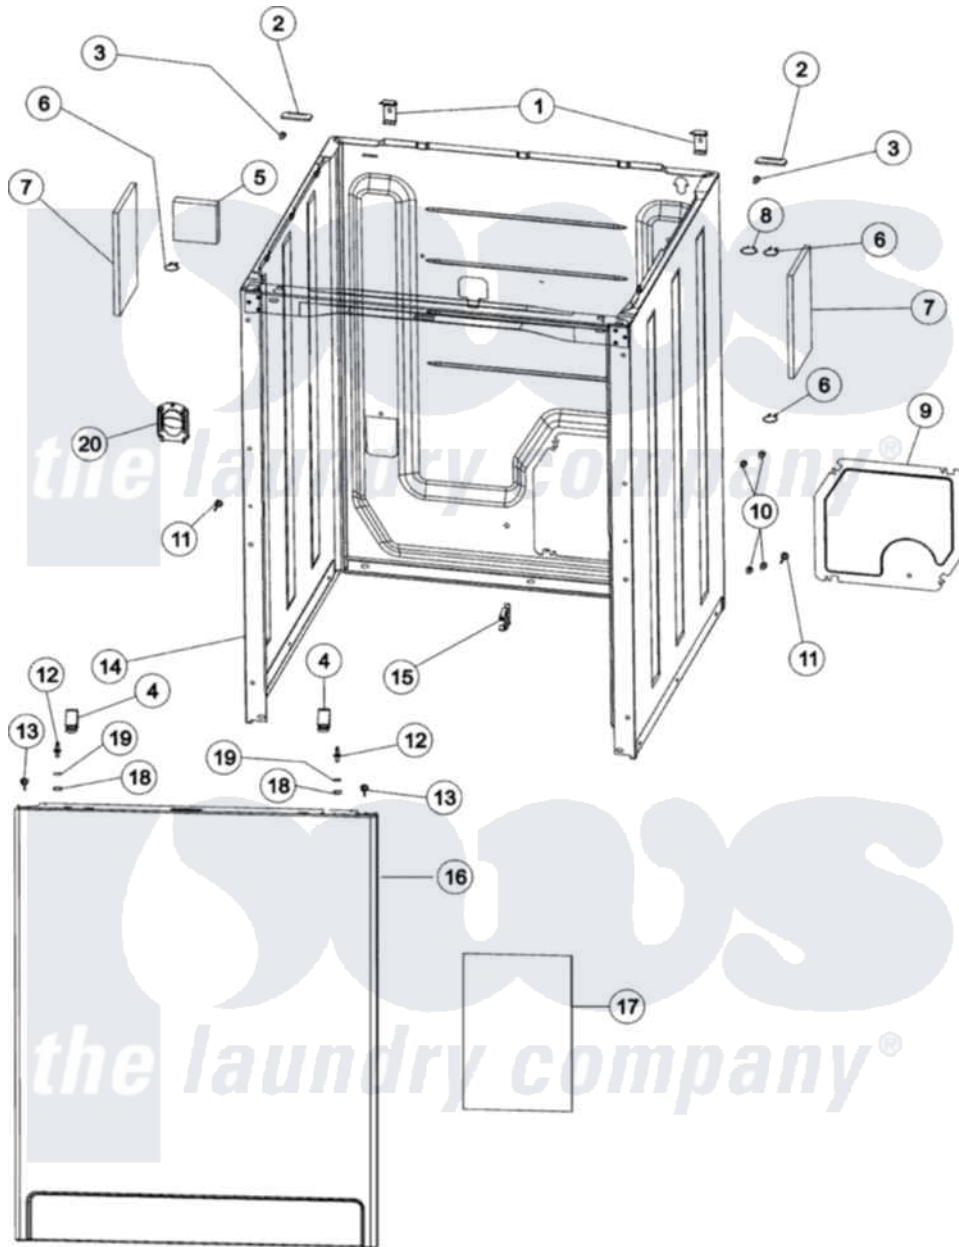

Maytag MAV2757AWW 02 - CABINET & FRONT PANEL

Maytag Residential Maytag MAV2757AWW Washer Parts Parts Diagram 02 - CABINET & FRONT PANEL
 Click on the part number to view part

Item	Original Part Number	Replaced By	Status	Part Description
1	35-2846			Hinge, Cabinet Top
2	35-4128			Pad, Hinge
3	25-7732	681414		Screw, 10AB X 1/2
4	25-7220			Clip, Cabinet Top
5	35-0706		Not Available	PAD, FOAM
6	31001320	16515		Clip
7	21002011			Pad, Cabinet
8	25-7430			Clip, Wiring Harness
9	21001527			Shield, Rear
10	25-7733	681414		Screw, 10AB X 1/2
11	21001829			Post, Locating
12	53-0643			Pin, Locator
"	21001874			Outlet, Drain Hose
13	25-7732	681414		Screw, 10AB X 1/2
14	21001871			Cabinet
15	22002765			Clip, Hose

16	35-2084	Panel, Front	
17	21001281	Damper, Sound Pad	
18	25-0224	3400029	Nut, Adapter Plate
19	35-4129	Bumper, Cabinet	
20	21001874	Outlet, Drain Hose	