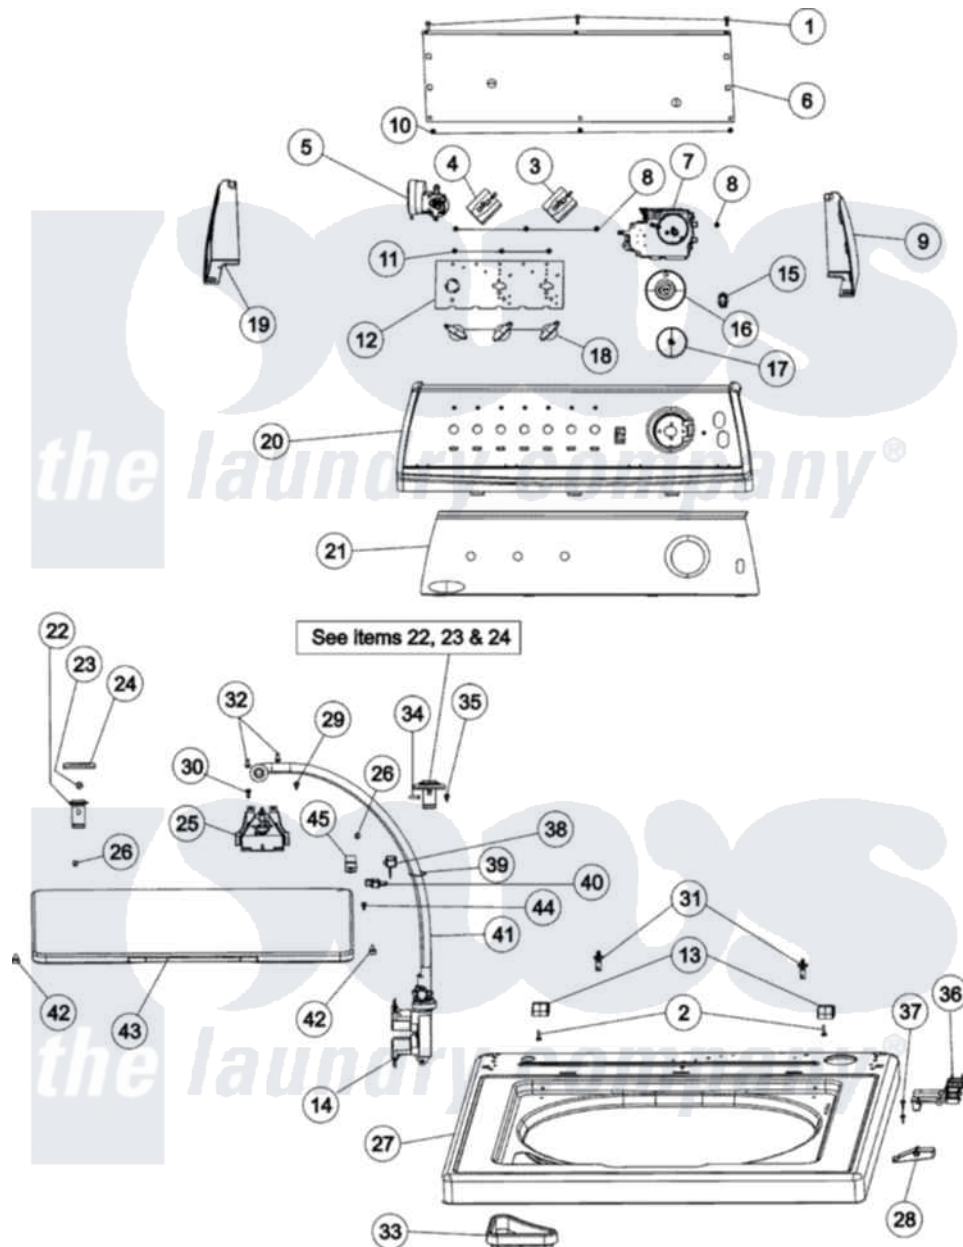

Maytag MAV2757AWW 03 - CONTROL PANEL & TOP

Maytag [Residential Maytag MAV2757AWW Washer Parts](#) Parts Diagram 03 - CONTROL PANEL & TOP
 Click on the part number to view part

Item	Original Part Number	Replaced By	Status	Part Description
1	21002224			Screw
2	25-7893			Screw
3	21001960			Switch, Speed
4	21001139			Switch, Water Temp. 3 Position
5	Y2201474			Switch, Pressure
6	21001527			Shield, Rear
7	21001959			Timer
8	25-3092	90767		Screw, 8A X 3/8 HeX Washer Head Tapping
9	21001523			Endcap
10	31001721			Screw, Abno.8-18 x 3/8 Hxws
11	25-3092	90767		Screw, 8A X 3/8 HeX Washer Head Tapping
12	21002067			Shield, Control
13	35-2044			Hinge, Lid
14	21001932			Valve, Water Inlet

15	22003977	74010226	Switch, Rocker W/Shield
16	21002072		Skirt, Timer Knob
17	21002073		Knob, Timer
18	21002071		Knob, Selector
19	21001519		Endcap
20	21001965		Frame, Control Panel, Support
21	21002117		Facia
22	35-2846		Hinge, Cabinet Top
23	25-7732	681414	Screw, 10AB X 1/2
24	35-4128		Pad, Hinge
25	21001760		Flume Assembly / Water Diverter
26	25-7893		Screw
27	21001602		Top, Cabinet
28	21001134		Lever, Lid Switch
29	25-3092	90767	Screw, 8A X 3/8 HeX Washer Head Tapping
30	31001560		Washer, Roller
31	21001857		Clip, Plastic Snap-In
32	31001721		Screw, Abno.8-18 x 3/8 Hxws
33	21001597		Dispenser, Bleach
34	25-7438		Screw
35	31001721		Screw, Abno.8-18 x 3/8 Hxws
36	21001135		Housing, Lid Switch
37	21001136	3400872	Screw, 8-18 X 3/8
38	43-0057		Actuator, Door Switch
39	25-7430		Clip, Wiring Harness
40	35-2045		Pin, Hinge
41	12002749		Hose, Flume Kit
"	35-2378	12002749	Hose, Flume Kit
42	35-0581		Bumper, Door
43	35-2026		Lid
44	31001721		Screw, Abno.8-18 x 3/8 Hxws
45	21001148	12001187	Kit, Lid Switch Assembly