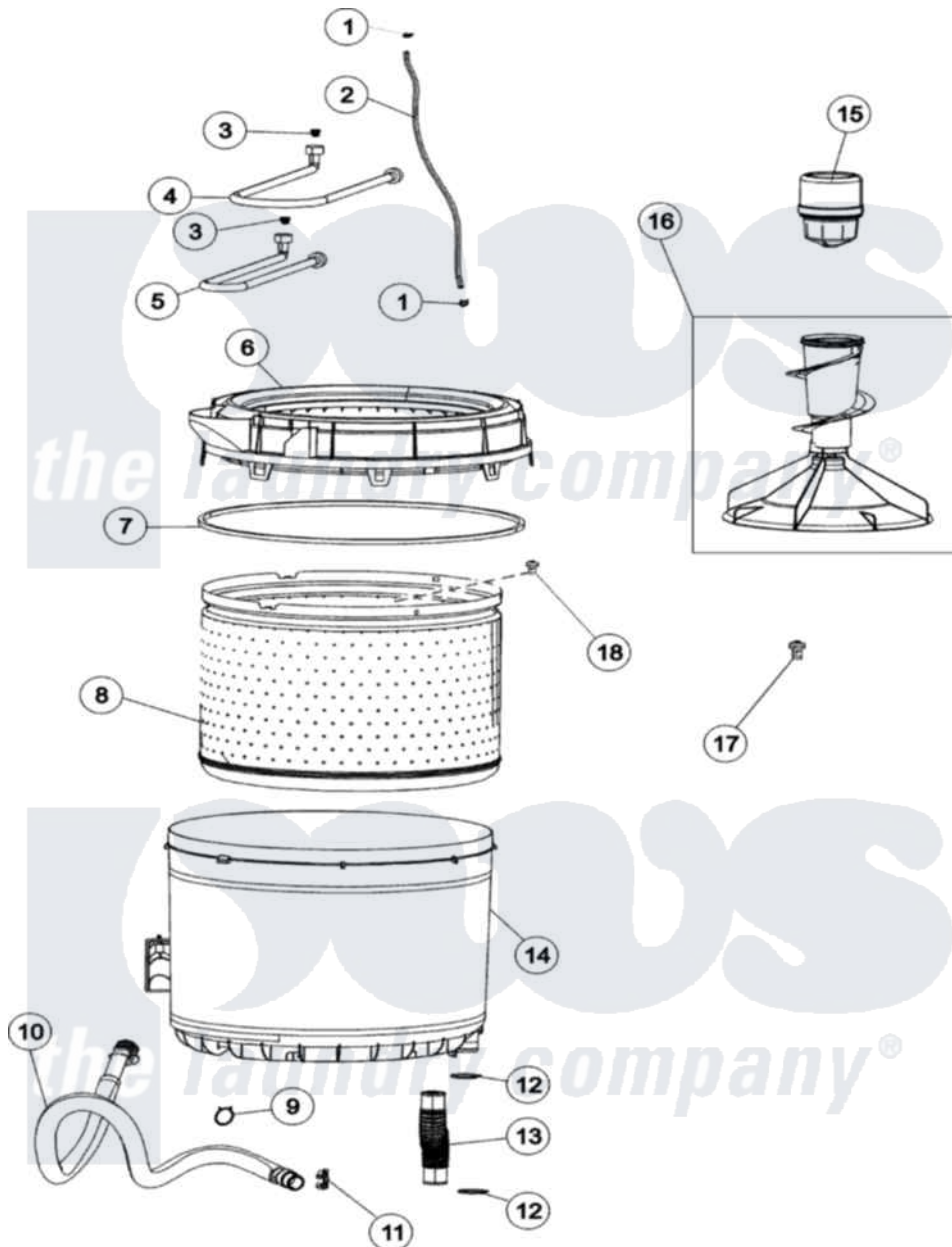

Maytag MAV2757AWW 04 - INNER - OUTER TUB

Maytag Residential Maytag MAV2757AWW Washer Parts Parts Diagram 04 - INNER - OUTER TUB
 Click on the part number to view part

Item	Original Part Number	Replaced By	Status	Part Description
1	25-7796	596669		Clamp, Manifold
2	21001749	21001748		Hose, Pressure Switch
3	22002960			Strainer, Washer Inlet
4	35-0874	76313		Hosefill
5	33-7891	89503		Hose-Inlet
6	21001531		Not Available	TOP, TUB (PLASTIC)
7	35-2328			Seal, Tub Top
8	21001529			Basket Assembly
9	21001875	285655		Clamp, Hose
10	21001872			Hose, Drain
11	22002765			Clip, Hose
12	25-6068	285655		Clamp, Hose
13	21001915			Hose, Tub To Pump
14	35-3700			Tub Assembly
"	22002933			Screw
15	21002006			Fabric Disp Assembly

16	25-7948	W10309247	Screw
"	27001230		Auger Assembly As Pack
17	25-7948	W10309247	Screw
18	25-7967	3400504	Screw