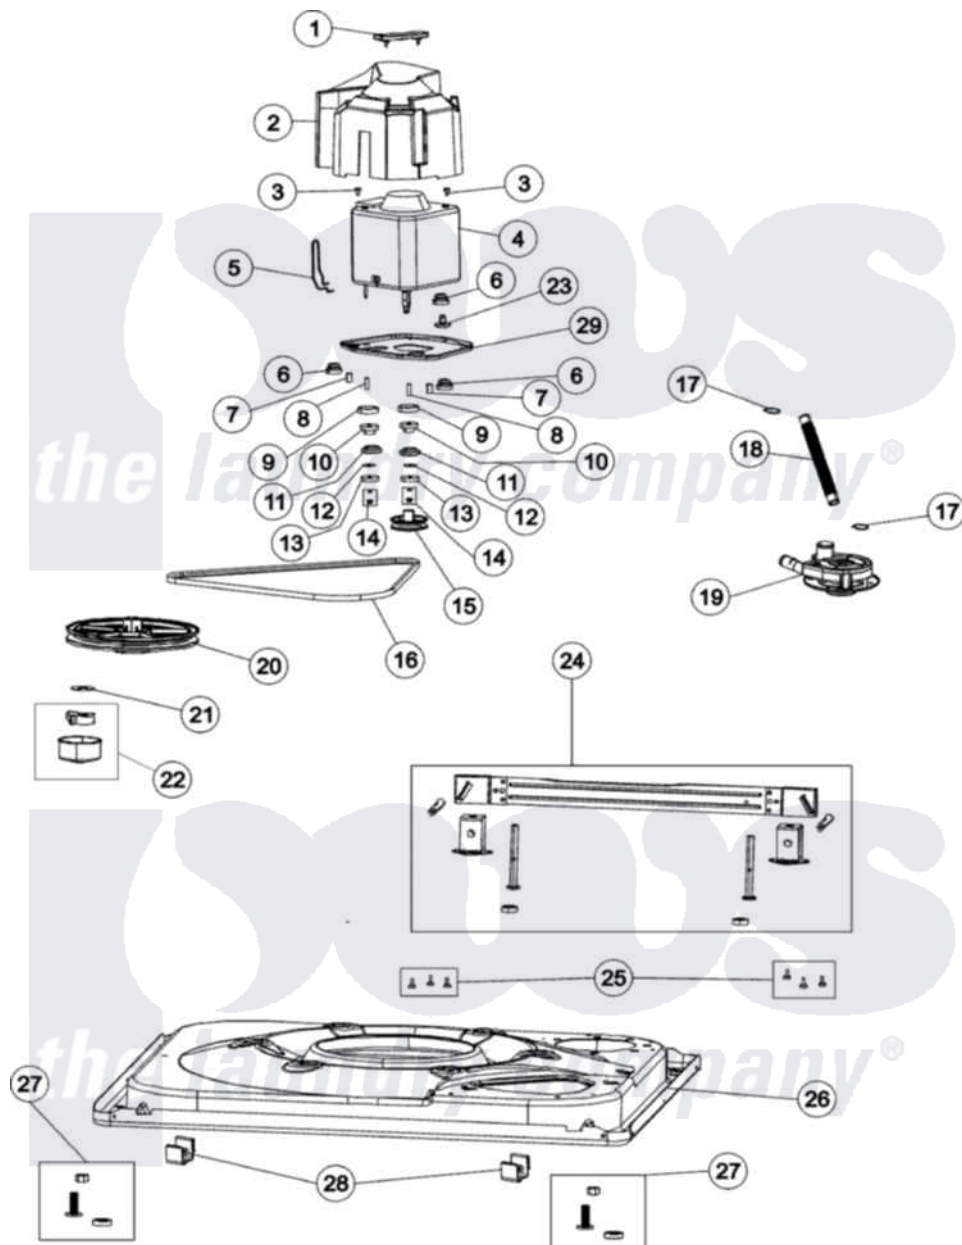

Maytag MAV275SAWW 01 - BASE & MOTOR

Maytag Residential Maytag MAV275SAWW Washer Parts Parts Diagram 01 - BASE & MOTOR
 Click on the part number to view part

Item	Original Part Number	Replaced By	Status	Part Description
1	35-2065			Pad, Motor Plate
2	22002721			Shield, Motor
3	25-7733	681414		Screw, 10AB X 1/2
4	21001950			MoTor, 2SP 1/2hp 120V/60Hz Hi-Tor
5	21001110	22004376		Spring, Motor Pivot
6	35-3646			Isolator, Motor Plate
7	25-7831			Spacer, Mounting
8	25-7830			Spacer
9	35-3570			Washer, Motor Pivot
10	33-9946			Isolator, Motor
11	35-3571			Slide, Motor Pivot
12	25-7047			Washer, Flat
13	33-9967			Washer, Motor Isolator
14	21002009	Y707702		Locknut
15	22004297	21001950		MoTor, 2SP 1/2hp 120V/60Hz Hi-Tor

16	21352320		Belt, Drive
17	21002254	285655	Clamp, Hose
"	25-6068	285655	Clamp, Hose
18	21001915		Hose, Tub To Pump
19	21001873	35-6780	Pump-Water
20	21001733	12002213	Thrust Bearing Kit
21	35-2132		Washer, 1.25ODX.530IDX.032
22	12002213		Thrust Bearing Kit
23	21001486		Foot Slide, Isolator
24	21002221		Stabilizer Bar Kit
25	25-7828	489483	Screw 10-32 X 1/2
26	21001893	12002701	Base Kit
27	25001119		Foot And Pad Assembly
28	53-0120		Clip, Front Panel
29	21001366	21001783	Plate And Screw Assembly