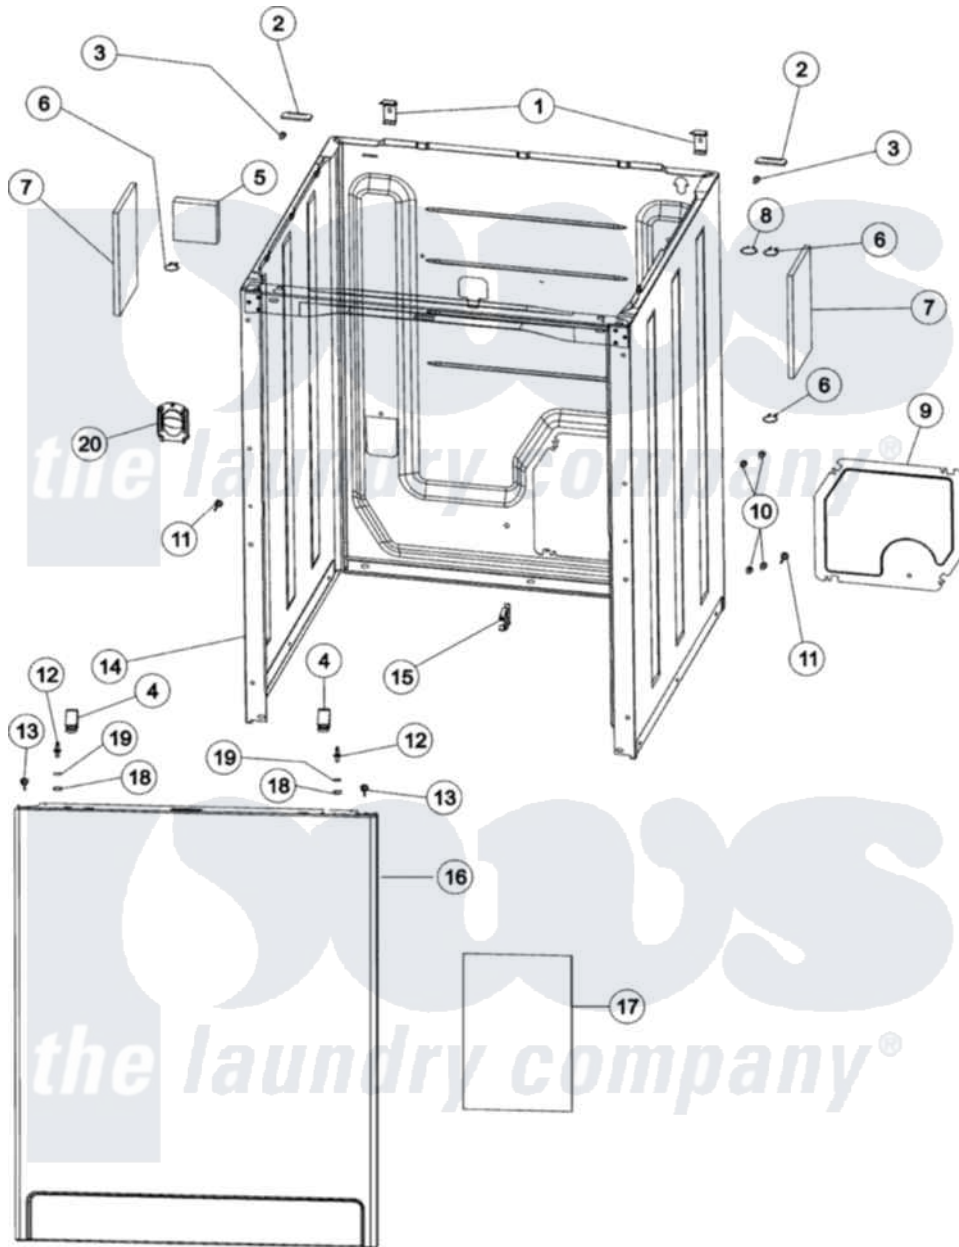

Maytag MAV275SAWW 02 - CABINET & FRONT PANEL

Maytag Residential Maytag MAV275SAWW Washer Parts Parts Diagram 02 - CABINET & FRONT PANEL
 Click on the part number to view part

Item	Original Part Number	Replaced By	Status	Part Description
1	35-2846			Hinge, Cabinet Top
2	35-4128			Pad, Hinge
3	25-7732	681414		Screw, 10AB X 1/2
4	25-7220			Clip, Cabinet Top
5	35-0706		Not Available	PAD, FOAM
6	31001320	16515		Clip
7	21002011			Pad, Cabinet
8	25-7430			Clip, Wiring Harness
9	21001527			Shield, Rear
10	25-7733	681414		Screw, 10AB X 1/2
11	21001829			Post, Locating
12	53-0643			Pin, Locator
"	21001874			Outlet, Drain Hose
13	25-7732	681414		Screw, 10AB X 1/2
14	21001871			Cabinet
15	22002765			Clip, Hose

16	35-2084	Panel, Front	
17	21001281	Damper, Sound Pad	
18	25-0224	3400029	Nut, Adapter Plate
19	35-4129	Bumper, Cabinet	
20	21001874	Outlet, Drain Hose	