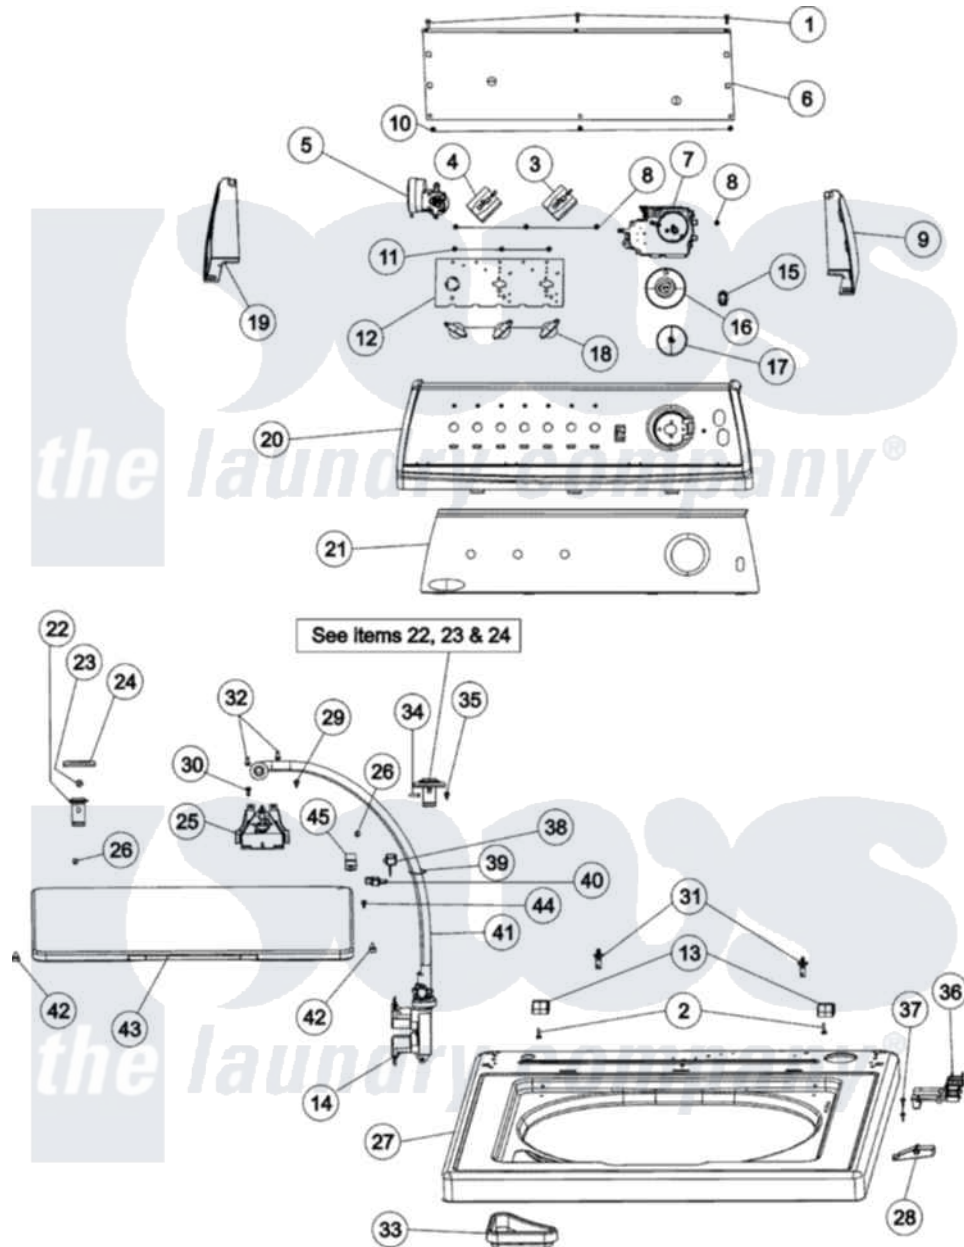

Maytag MAV275SAWW 03 - CONTROL PANEL & TOP

Maytag Residential Maytag MAV275SAWW Washer Parts Parts Diagram 03 - CONTROL PANEL & TOP
 Click on the part number to view part

Item	Original Part Number	Replaced By	Status	Part Description
1	21002224			Screw
2	25-7893			Screw
3	21001960			Switch, Speed
4	21001139			Switch, Water Temp. 3 Position
5	Y2201474			Switch, Pressure
6	21002223	21001527		Shield, Rear
7	21001959			Timer
8	25-3092	90767		Screw, 8A X 3/8 HeX Washer Head Tapping
9	21001523			Endcap
10	31001721			Screw, Abno.8-18 x 3/8 Hxws
11	25-3092	90767		Screw, 8A X 3/8 HeX Washer Head Tapping
12	21002067			Shield, Control
13	35-2044			Hinge, Lid
14	21001932			Valve, Water Inlet

15	21002080		Switch, Rocker
16	21001984		Skirt, Timer Knob
17	21001985		Knob, Timer
18	21002070		Knob, Selector
19	21001519		Endcap
20	21001965		Frame, Control Panel, Support
21	21002134		Facia
22	35-2846		Hinge, Cabinet Top
23	25-7732	681414	Screw, 10AB X 1/2
24	35-4128		Pad, Hinge
25	21002032		Flume Assembly
26	25-7893		Screw
27	21001602		Top, Cabinet
28	21001134		Lever, Lid Switch
29	25-3092	90767	Screw, 8A X 3/8 HeX Washer Head Tapping
30	31001560		Washer, Roller
31	21001857		Clip, Plastic Snap-In
32	31001721		Screw, Abno.8-18 x 3/8 Hxws
33	21001597		Dispenser, Bleach
34	25-7438		Screw
35	31001721		Screw, Abno.8-18 x 3/8 Hxws
36	21001135		Housing, Lid Switch
37	21001136	3400872	Screw, 8-18 X 3/8
38	43-0057		Actuator, Door Switch
39	25-7430		Clip, Wiring Harness
40	35-2045		Pin, Hinge
41	35-2378	12002749	Hose, Flume Kit
"	12002749		Hose, Flume Kit
42	35-0581		Bumper, Door
43	35-2026		Lid
44	31001721		Screw, Abno.8-18 x 3/8 Hxws
45	21001148	12001187	Kit, Lid Switch Assembly