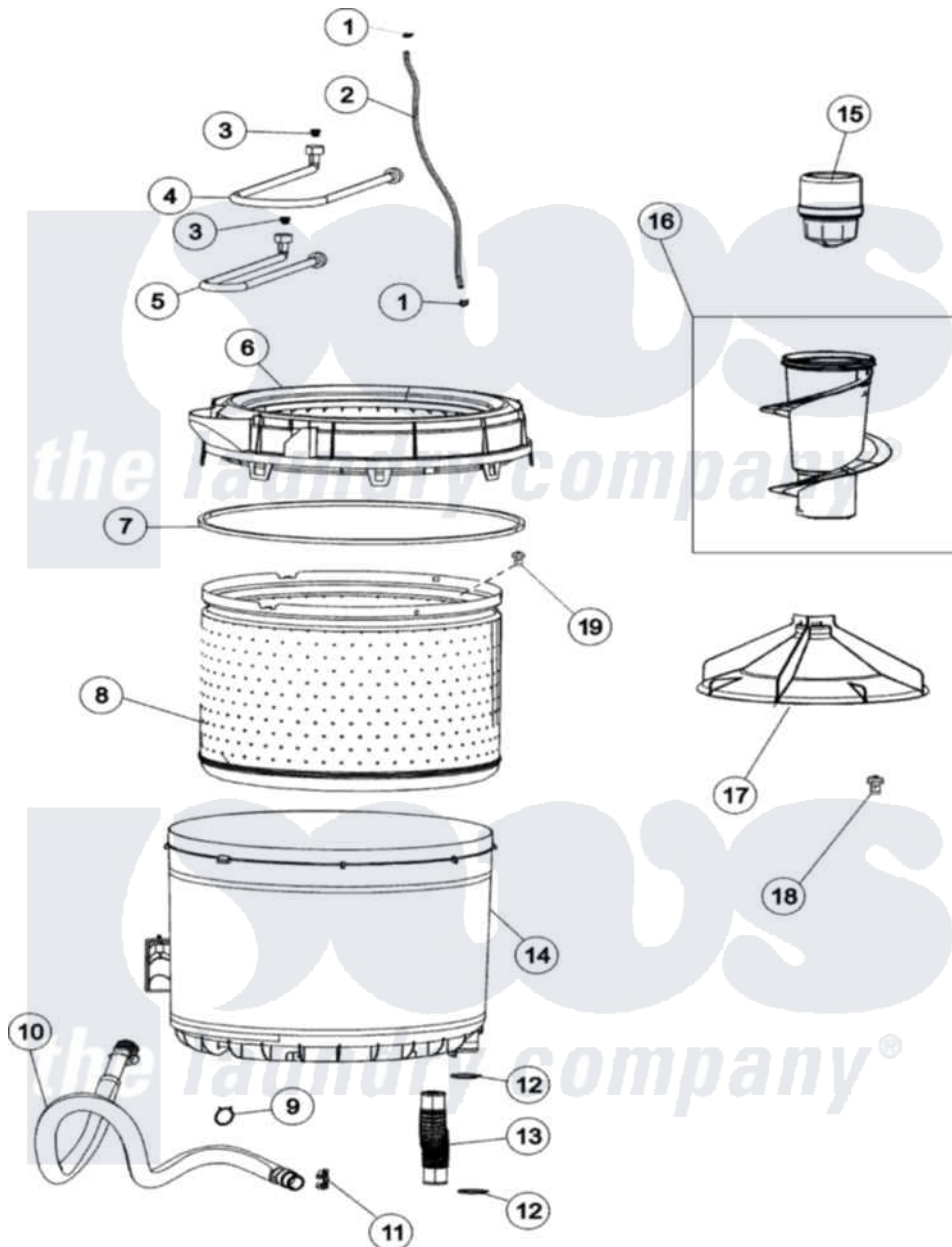

Maytag MAV275SAWW 04 - INNER - OUTER TUB

Maytag Residential Maytag MAV275SAWW Washer Parts Parts Diagram 04 - INNER - OUTER TUB
 Click on the part number to view part

Item	Original Part Number	Replaced By	Status	Part Description
1	25-7796	596669		Clamp, Manifold
2	21001749	21001748		Hose, Pressure Switch
3	22002960			Strainer, Washer Inlet
4	35-0874	76313		Hosefill
5	33-7891	89503		Hose-Inlet
6	21001531		Not Available	TOP, TUB (PLASTIC)
7	35-2328			Seal, Tub Top
8	21001529			Basket Assembly
9	21001875	285655		Clamp, Hose
10	21001872			Hose, Drain
11	22002765			Clip, Hose
12	25-6068	285655		Clamp, Hose
13	21001915			Hose, Tub To Pump
14	22002933			Screw
"	35-3700			Tub Assembly
15	21002006			Fabric Disp Assembly

16	22003437	21001878	Auger/Post Assembly
17	21001530		Base, Agitator
18	25-8004	W10309247	Screw
19	25-7967	3400504	Screw