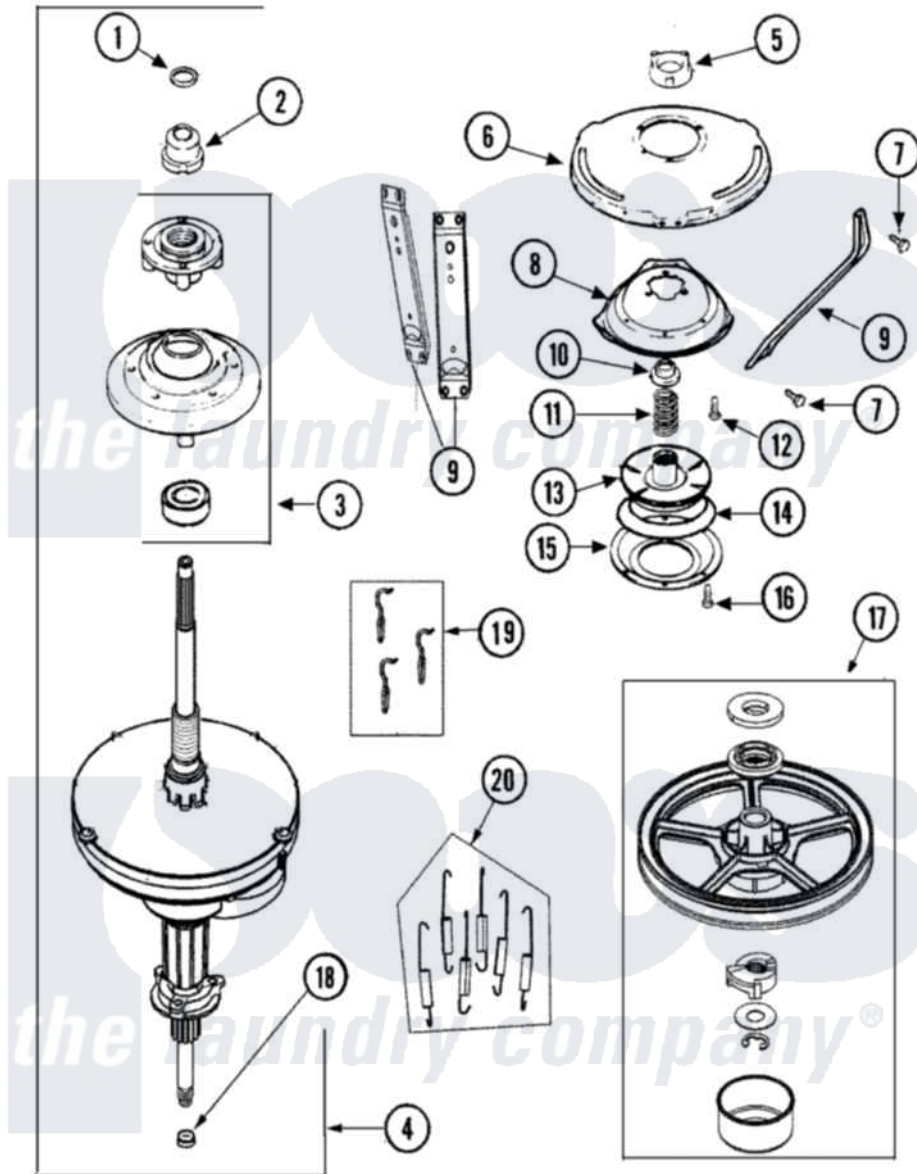

# Maytag MAV275SAWW 06 - TRANSMISSION

Maytag Residential Maytag MAV275SAWW Washer Parts Parts Diagram 06 - TRANSMISSION  
 Click on the part number to view part

Item	Original Part Number	Replaced By	Status	Part Description
1	<a href="#">25-7941</a>			"O" Ring, Agr Drive Shaft
3	21001868	<a href="#">W10219156</a>		Tub Seal
4	21001867	<a href="#">35-6615</a>		Ht TranS S
5	21001511	<a href="#">12001562</a>		Bearing Assembly
6	<a href="#">21001518</a>			Support, Tub
7	<a href="#">21001858</a>			Screw 5/16-18 x 1/2
8	<a href="#">21001163</a>			Housing, Suspension
9	<a href="#">21001532</a>			Brace, Tub
10	<a href="#">35-2017</a>			Retainer, Brake Spring
11	<a href="#">21001910</a>			Spring, Brake
12	<a href="#">21001509</a>			Screw, High Performance Plastic
13	21002010	<a href="#">35-6714</a>		Brake Roto
14	<a href="#">21002026</a>			Snubber
15	<a href="#">35-6918</a>			Stator, Brake
16	<a href="#">21001065</a>			Screw, No.10-24 x .50 Hxnibhd
17	<a href="#">12002213</a>			Thrust Bearing Kit

18 35-2010 [207843](#)

Lip Seal Repair Kit

19 [21001166](#)

Hook, Suspension Spring

20 21002065 [12002773](#)

Spring