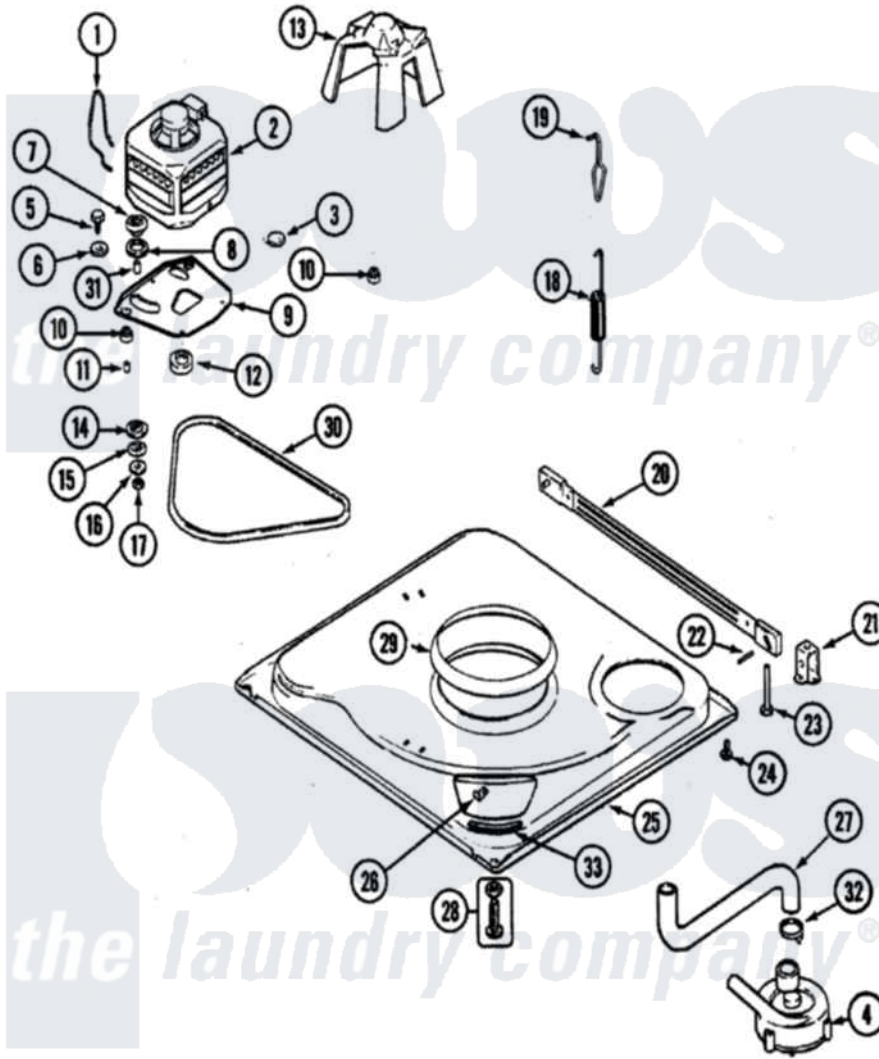

Maytag MAV3350AGW 01 - BASE

Maytag [Residential Maytag MAV3350AGW Washer Parts](#) Parts Diagram 01 - BASE
 Click on the part number to view part

Item	Original Part Number	Replaced By	Status	Part Description
1	21001110	22004376		Spring, Motor Pivot
2	21001637			Motor
3	21001486			Foot Slide, Isolator
4	22004055	8534097		Screw
"	21001873	35-6780		Pump-Water
5	25-7833	21001977		Screw
6	25-7834			Washer, Motor/Base Screw
7	33-9946			Isolator, Motor
8	35-3570			Washer, Motor Pivot
9	21001783			Plate And Screw Assembly
10	35-3646			Isolator, Motor Plate
11	25-7831			Spacer, Mounting
12	21001836	W10143344		Pulley
13	22002721			Shield, Motor
14	35-3571			Slide, Motor Pivot
15	33-9967			Washer, Motor Isolator

16	25-7047		Washer, Flat
17	25-7325	Y707702	Locknut
18	21002065	12002773	Spring
"	12002102	12002773	Spring
19	21001166		Hook, Suspension Spring
20	21001754	21001881	Bar, Stabilizer
21	35-2046		Bracket, Stabilizer
22	35-2052		Pin, Stabilizer
23	35-3020	22004469	Leg And Foot Self Stabalizing
24	25-7828	489483	Screw 10-32 X 1/2
25	21001893	12002701	Base Kit
26	25-7845		Speednut, Motor
27	21001915		Hose, Tub To Pump
28	35-3507	25001119	Foot And Pad Assembly
29	21002026		Snubber
"	21001161	21002026	Snubber
30	35-2512		Not Available
"	35-2279		BELT SHIELD
31	25-7830		Belt, Drive
32	25-6068	285655	Spacer
33	35-2065		Clamp, Hose
			Pad, Motor Plate