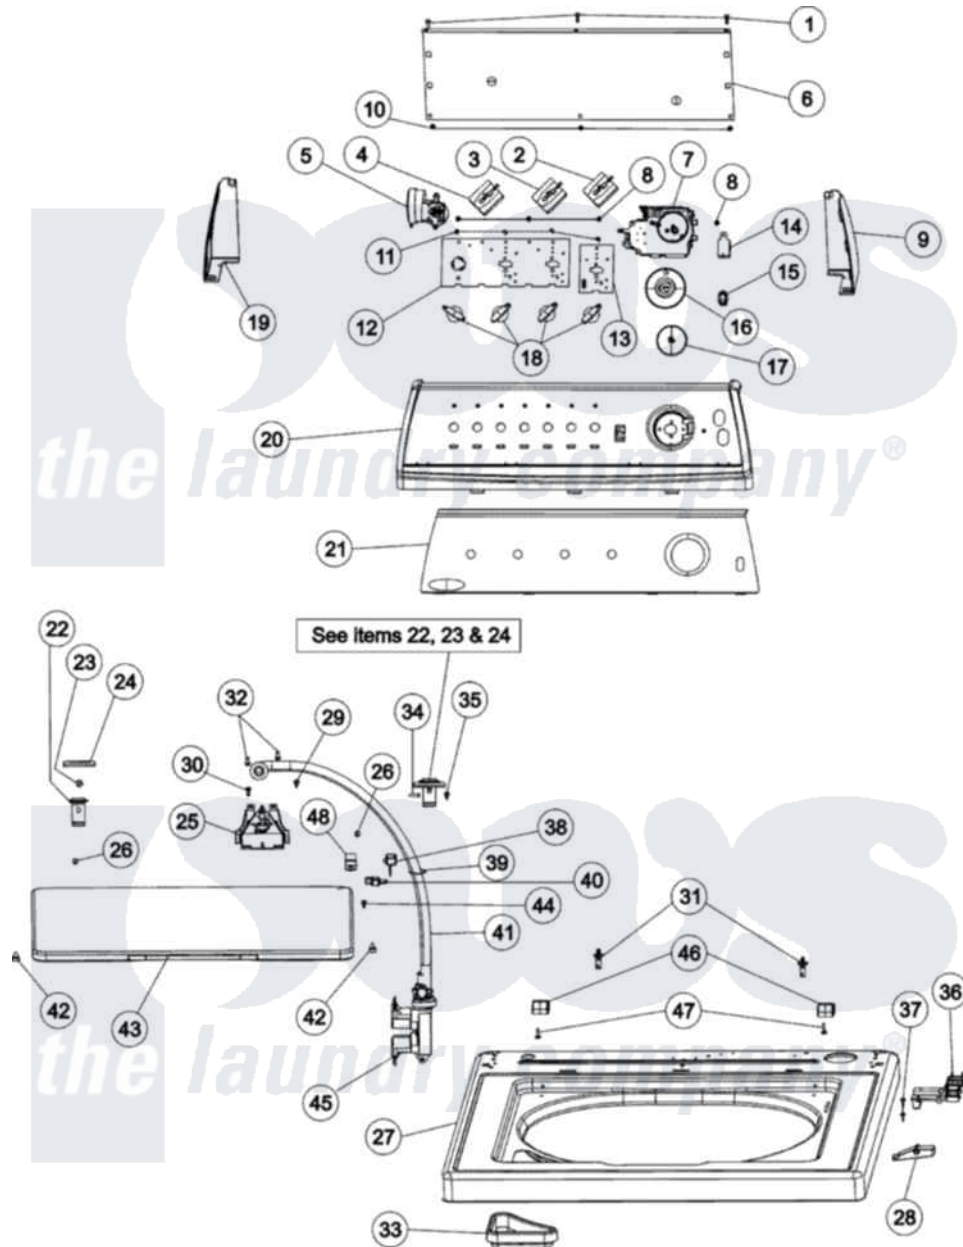

# Maytag MAV3757AWW 03 - CONTROL PANEL & TOP

Maytag [Residential Maytag MAV3757AWW Washer Parts](#) Parts Diagram 03 - CONTROL PANEL & TOP  
 Click on the part number to view part

Item	Original Part Number	Replaced By	Status	Part Description
1	<a href="#">21002224</a>			Screw
2	<a href="#">21001960</a>			Switch, Speed
3	<a href="#">31001443</a>			Switch, Two Pos Rotary
4	<a href="#">21002028</a>			Switch, Water Temp
5	<a href="#">Y2201474</a>			Switch, Pressure
6	<a href="#">21001527</a>			Shield, Rear
7	<a href="#">21001959</a>			Timer
8	25-3092	<a href="#">90767</a>		Screw, 8A X 3/8 HeX Washer Head Tapping
9	<a href="#">21001523</a>			Endcap
10	<a href="#">31001721</a>			Screw, Abno.8-18 x 3/8 Hxws
11	25-3092	<a href="#">90767</a>		Screw, 8A X 3/8 HeX Washer Head Tapping
12	<a href="#">21002067</a>			Shield, Control
13	<a href="#">21001517</a>			Shield, Control
14	<a href="#">53-1639</a>			Buzzer Assembly
15	22003977	<a href="#">74010226</a>		Switch, Rocker W/Shield