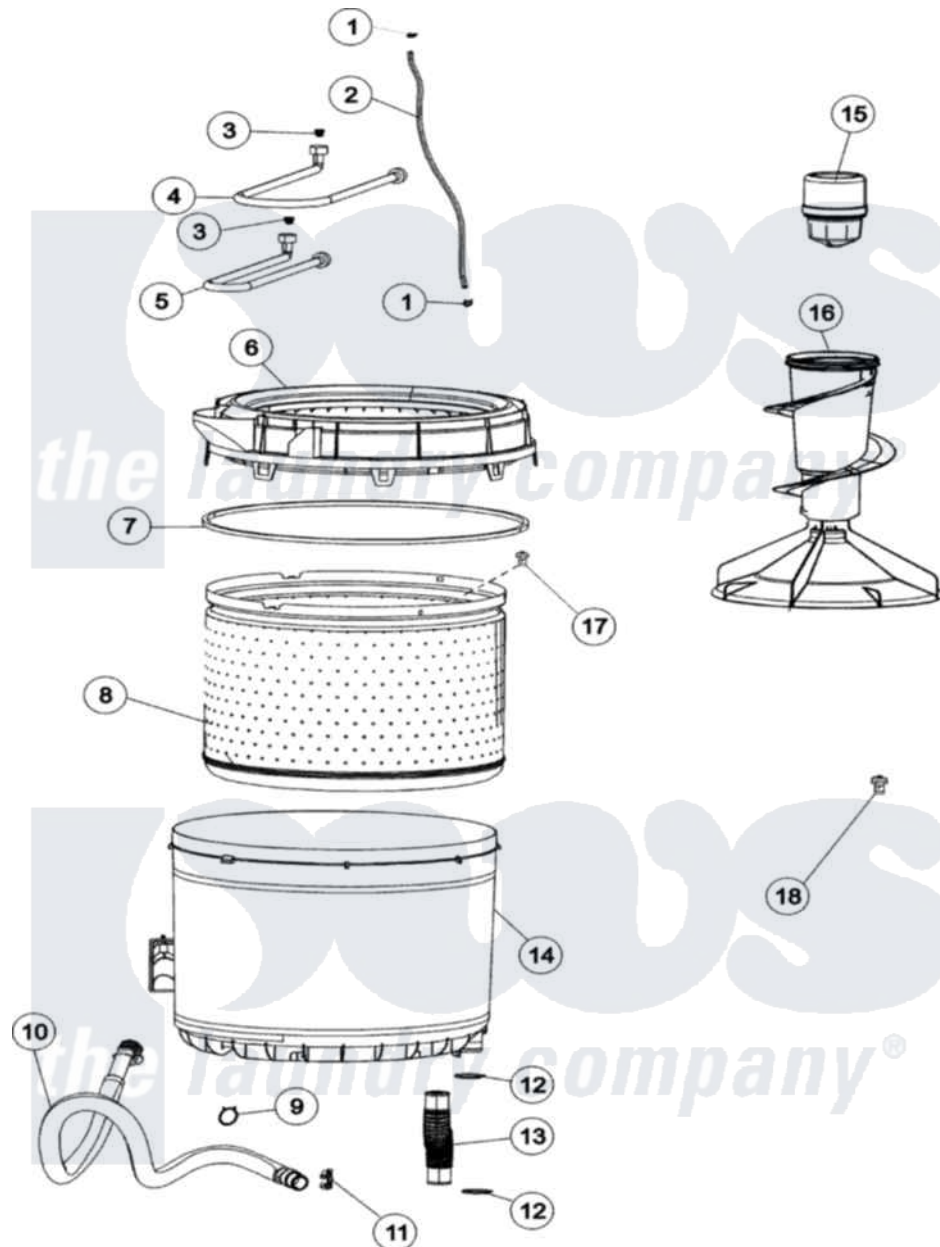

# Maytag MAV3757AWW 04 - INNER - OUTER TUB

Maytag Residential Maytag MAV3757AWW Washer Parts Parts Diagram 04 - INNER - OUTER TUB  
 Click on the part number to view part

Item	Original Part Number	Replaced By	Status	Part Description
1	25-7796	<a href="#">596669</a>		Clamp, Manifold
2	21001749	<a href="#">21001748</a>		Hose, Pressure Switch
3	<a href="#">22002960</a>			Strainer, Washer Inlet
4	35-0874	<a href="#">76313</a>		Hosefill
5	33-7891	<a href="#">89503</a>		Hose-Inlet
6	21001531		Not Available	TOP, TUB (PLASTIC)
7	<a href="#">35-2328</a>			Seal, Tub Top
8	<a href="#">21001529</a>			Basket Assembly
9	21001875	<a href="#">285655</a>		Clamp, Hose
10	<a href="#">21001872</a>			Hose, Drain
11	<a href="#">22002765</a>			Clip, Hose
12	25-6068	<a href="#">285655</a>		Clamp, Hose
13	<a href="#">21001915</a>			Hose, Tub To Pump
14	<a href="#">35-3700</a>			Tub Assembly
"	<a href="#">22002933</a>			Screw
15	<a href="#">21002006</a>			Fabric Disp Assembly

16

[27001230](#)

Auger Assembly As Pack

17

25-7967

[3400504](#)

Screw

18

25-7948

[W10309247](#)

Screw