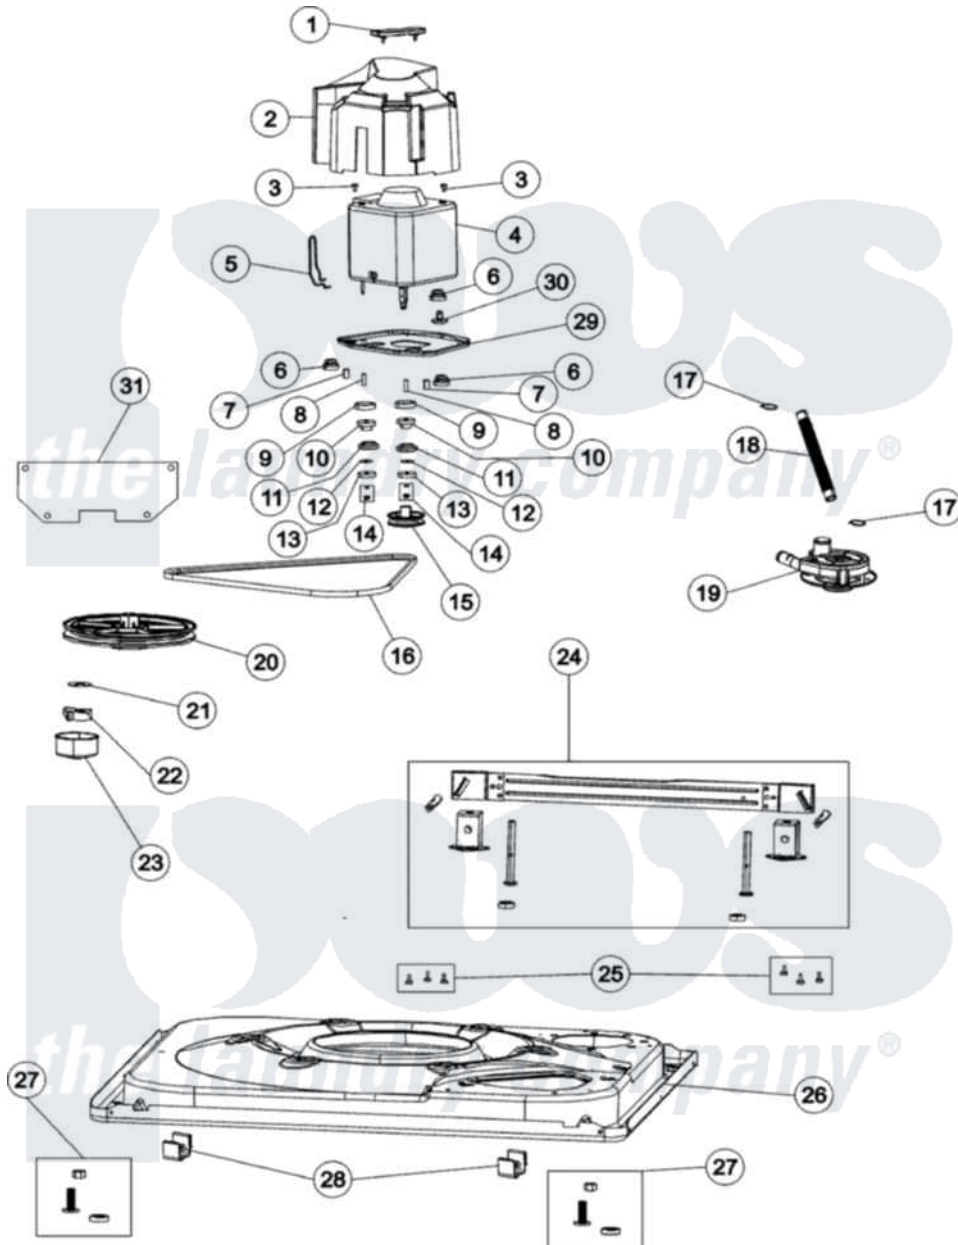

Maytag MAV3855AGW 01 - BASE & MOTOR

Maytag [Residential Maytag MAV3855AGW Washer Parts](#) Parts Diagram 01 - BASE & MOTOR
 Click on the part number to view part

Item	Original Part Number	Replaced By	Status	Part Description
1	35-2065			Pad, Motor Plate
2	22002721			Shield, Motor
3	25-7733	681414		Screw, 10AB X 1/2
4	21002235	22004283		Motor, Export 230V 50/60 Hz
5	21001110	22004376		Spring, Motor Pivot
6	35-3646			Isolator, Motor Plate
7	25-7831			Spacer, Mounting
8	25-7930	21001858		Screw 5/16-18 x 1/2
9	35-3570			Washer, Motor Pivot
10	33-9946			Isolator, Motor
11	35-3571			Slide, Motor Pivot
12	25-7047			Washer, Flat
13	33-9967			Washer, Motor Isolator
14	21002009	Y707702		Locknut
15	22004297	21001950		MoTor, 2SP 1/2hp 120V/60Hz Hi-Tor
16	21352320			Belt, Drive

17	21002254	285655	Clamp, Hose
"	25-6068	285655	Clamp, Hose
18	21001915		Hose, Tub To Pump
19	21001873	35-6780	Pump-Water
20	21001733	12002213	Thrust Bearing Kit
21	35-2132		Washer, 1.25ODX.530IDX.032
24	21002221		Stabilizer Bar Kit
25	25-7828	489483	Screw 10-32 X 1/2
26	21001893	12002701	Base Kit
27	25001119		Foot And Pad Assembly
28	53-0120		Clip, Front Panel
29	21001366	21001783	Plate And Screw Assembly
30	21001486		Foot Slide, Isolator
31	35-2512	Not Available	BELT SHIELD