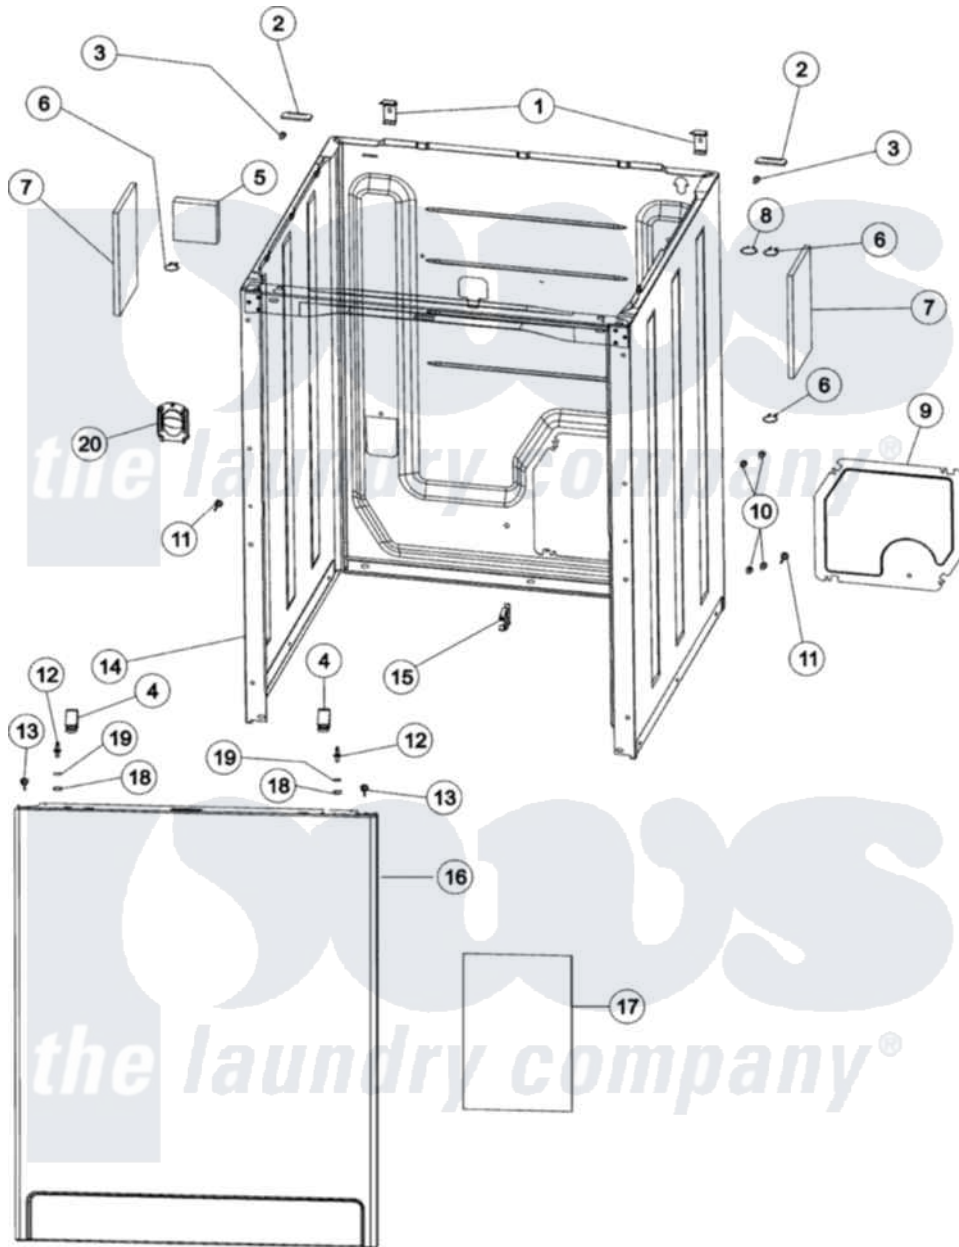

Maytag MAV3855AGW 02 - CABINET & FRONT PANEL

Maytag Residential Maytag MAV3855AGW Washer Parts Parts Diagram 02 - CABINET & FRONT PANEL
 Click on the part number to view part

Item	Original Part Number	Replaced By	Status	Part Description
1	35-2846			Hinge, Cabinet Top
2	35-4128			Pad, Hinge
3	25-7732	681414		Screw, 10AB X 1/2
4	25-7220			Clip, Cabinet Top
5	35-0706		Not Available	PAD, FOAM
6	31001320	16515		Clip
7	21002011			Pad, Cabinet
8	25-7430			Clip, Wiring Harness
9	21001876			Shield, Rear
10	25-7733	681414		Screw, 10AB X 1/2
11	21001829			Post, Locating
12	53-0643			Pin, Locator
"	21001874			Outlet, Drain Hose
13	25-7732	681414		Screw, 10AB X 1/2
14	21001871			Cabinet
15	22002765			Clip, Hose

16	35-2084	Panel, Front
17	21001281	Damper, Sound Pad
18	25-0224	3400029 Nut, Adapter Plate
19	35-4129	Bumper, Cabinet
20	21001874	Outlet, Drain Hose