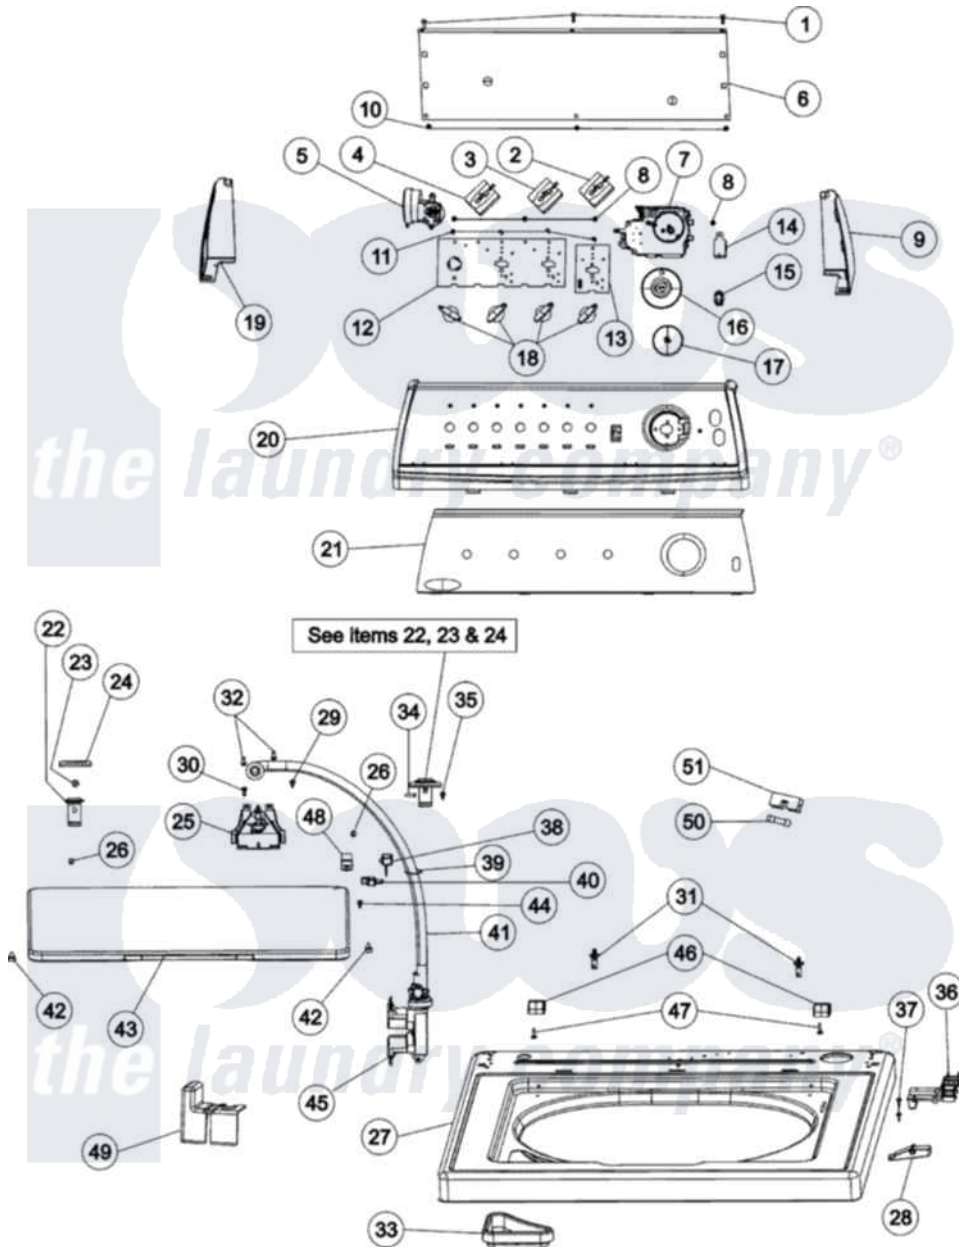

Maytag MAV3855AGW 03 - CONTROL PANEL & TOP

Maytag [Residential Maytag MAV3855AGW Washer Parts](#) Parts Diagram 03 - CONTROL PANEL & TOP
 Click on the part number to view part

Item	Original Part Number	Replaced By	Status	Part Description
1	21002224			Screw
2	21001898			Switch, Speed
3	31001443			Switch, Two Pos Rotary
4	21001491			Switch, Water Temperature
5	Y2201474			Switch, Pressure
6	21002223	21001527		Shield, Rear
7	21002175			Timer, W2C-240V/50Hz
8	25-3092	90767		Screw, 8A X 3/8 HeX Washer Head Tapping
9	21001630	21001523		Endcap
10	31001721			Screw, Abno.8-18 x 3/8 Hxws
11	25-3092	90767		Screw, 8A X 3/8 HeX Washer Head Tapping
12	21002067			Shield, Control
13	21001517			Shield, Control
14	33002252			Buzzer
15	21002080			Switch, Rocker

16	21001984		Skirt, Timer Knob
17	21001985		Knob, Timer
18	21002070		Knob, Selector
19	21001641	21001519	Endcap
20	21002192		Support, Control Panel Export
21	21002135		Facia
22	35-2846		Hinge, Cabinet Top
23	25-7732	681414	Screw, 10AB X 1/2
24	35-4128		Pad, Hinge
25	21001760		Flume Assembly / Water Diverter
26	25-7893		Screw
27	21001602		Top, Cabinet
28	21001134		Lever, Lid Switch
29	25-3092	90767	Screw, 8A X 3/8 HeX Washer Head Tapping
30	31001560		Washer, Roller
31	21001857		Clip, Plastic Snap-In
32	31001721		Screw, Abno.8-18 x 3/8 Hxws
33	21001597		Dispenser, Bleach
34	25-7438		Screw
35	31001721		Screw, Abno.8-18 x 3/8 Hxws
36	21001135		Housing, Lid Switch
37	21001136	3400872	Screw, 8-18 X 3/8
38	43-0057		Actuator, Door Switch
39	25-7430		Clip, Wiring Harness
40	35-2045		Pin, Hinge
41	35-2378	12002749	Hose, Flume Kit
"	12002749		Hose, Flume Kit
42	35-0581		Bumper, Door
43	35-2026		Lid
44	31001721		Screw, Abno.8-18 x 3/8 Hxws
45	22001196		Valve, Water
46	35-2044		Hinge, Lid
47	25-7893		Screw
48	21001744		Switch, Lid
49	21001492		Cover, Mixing Valve
50	21001457		Fuse
51	21001458	10091101	Block-Fuse