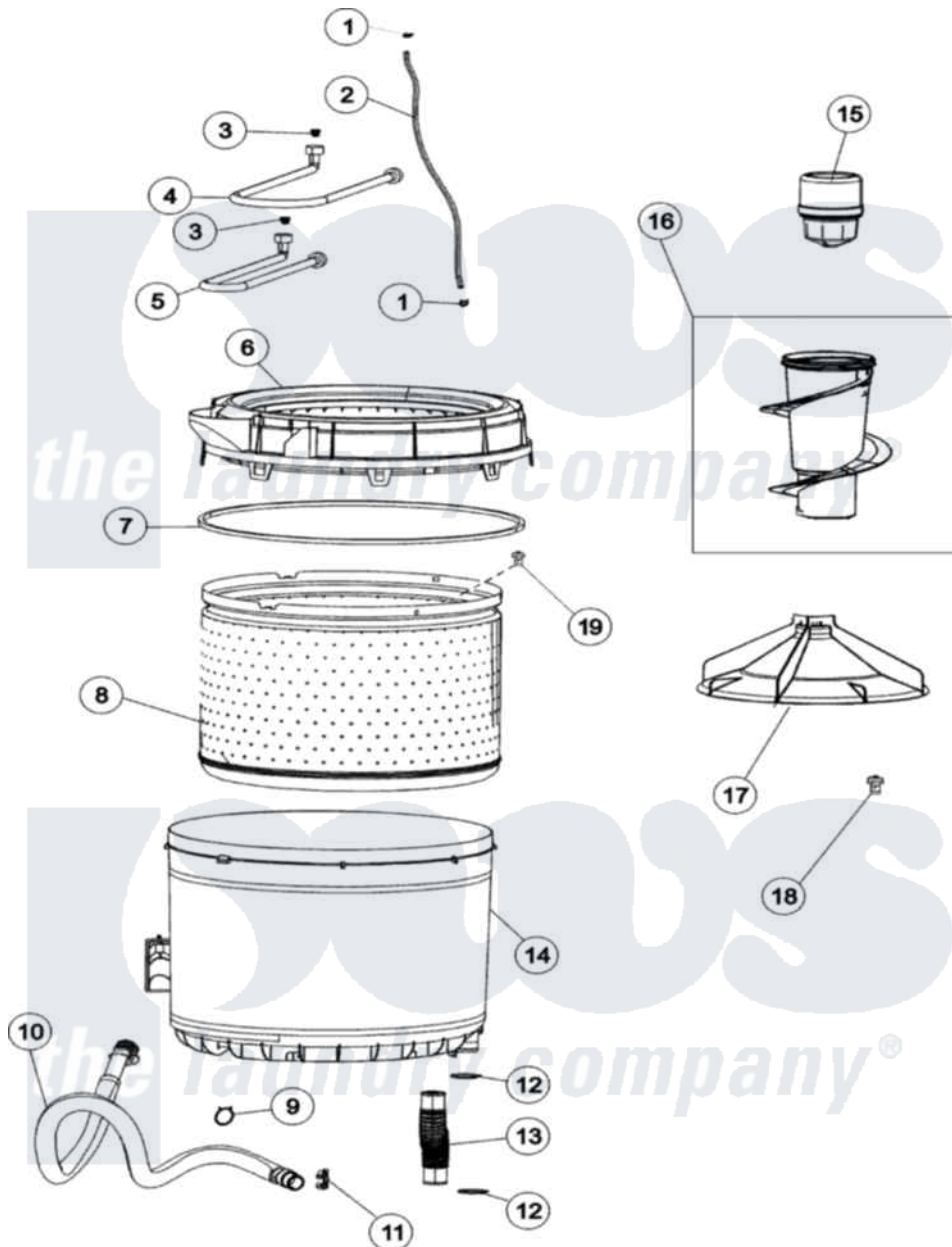

# Maytag MAV3855AGW 04 - INNER & OUTER TUB

Maytag Residential Maytag MAV3855AGW Washer Parts Parts Diagram 04 - INNER & OUTER TUB  
 Click on the part number to view part

Item	Original Part Number	Replaced By	Status	Part Description
1	25-7796	<a href="#">596669</a>		Clamp, Manifold
2	21001749	<a href="#">21001748</a>		Hose, Pressure Switch
3	<a href="#">22002960</a>			Strainer, Washer Inlet
4	35-0874	<a href="#">76313</a>		Hosefill
5	33-7891	<a href="#">89503</a>		Hose-Inlet
6	21001531		Not Available	TOP, TUB (PLASTIC)
7	<a href="#">35-2328</a>			Seal, Tub Top
8	<a href="#">21001529</a>			Basket Assembly
9	21001875	<a href="#">285655</a>		Clamp, Hose
10	<a href="#">21001872</a>			Hose, Drain
11	<a href="#">22002765</a>			Clip, Hose
12	25-6068	<a href="#">285655</a>		Clamp, Hose
13	<a href="#">21001915</a>			Hose, Tub To Pump
14	<a href="#">22002933</a>			Screw
"	<a href="#">35-3700</a>			Tub Assembly
15	<a href="#">21002006</a>			Fabric Disp Assembly

16	22003437	<a href="#">21001878</a>	Auger/Post Assembly
17	<a href="#">21001530</a>		Base, Agitator
18	25-8004	<a href="#">W10309247</a>	Screw
19	25-7967	<a href="#">3400504</a>	Screw