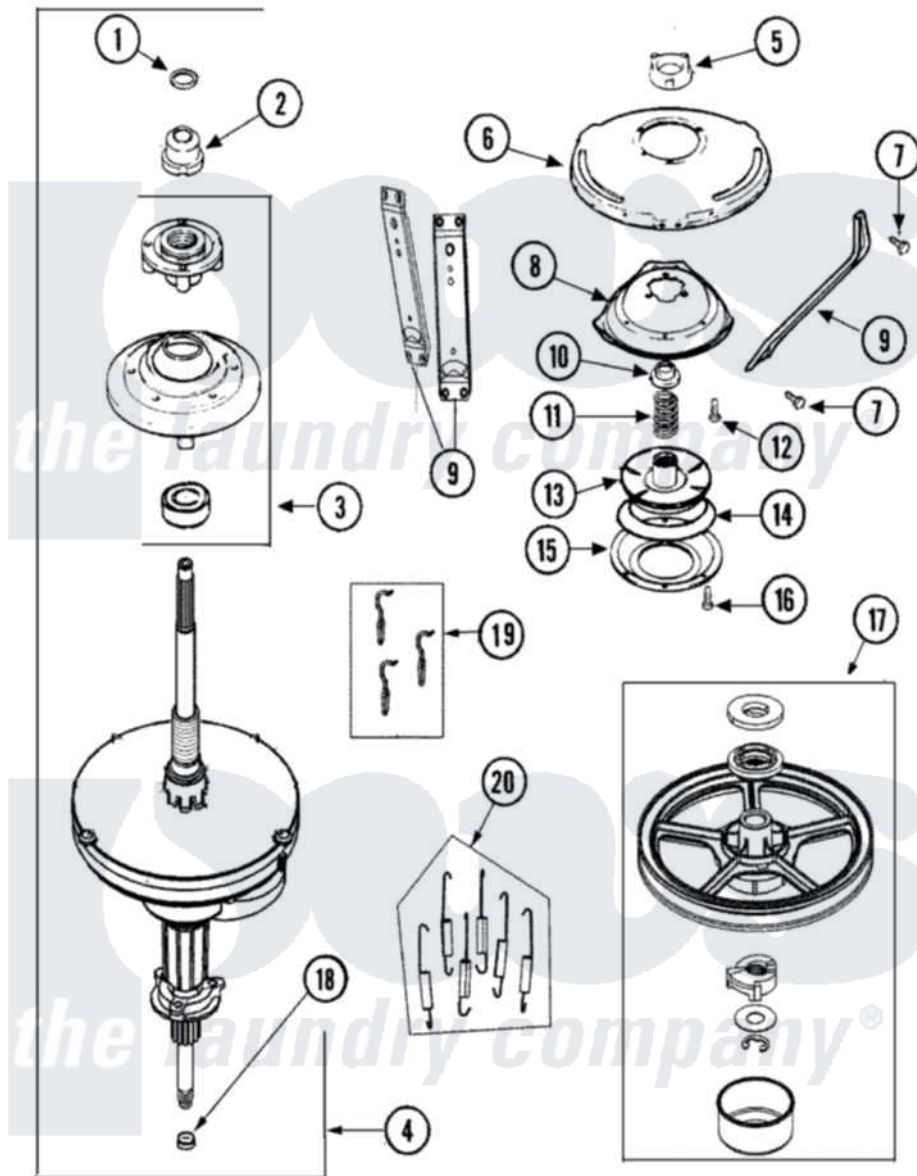

Maytag MAV3855AGW 06 - TRANSMISSION

Maytag Residential Maytag MAV3855AGW Washer Parts Parts Diagram 06 - TRANSMISSION
 Click on the part number to view part

Item	Original Part Number	Replaced By	Status	Part Description
1	25-7910	25-7758		Screw
2	21001533	35-5655-1		Seal
3	21001868	W10219156		Tub Seal
4	21001867	35-6615		Ht TranS S
5	21001511	12001562		Bearing Assembly
6	21001518			Support, Tub
7	21001858			Screw 5/16-18 x 1/2
8	21001163			Housing, Suspension
9	21001532			Brace, Tub
10	35-2017			Retainer, Brake Spring
11	21001910			Spring, Brake
12	21001509			Screw, High Performance Plastic
13	21002010	35-6714		Brake Roto
14	21002026			Snubber
15	35-6918			Stator, Brake
16	21001065			Screw, No.10-24 x .50 Hxnibhd

17	12002213		Thrust Bearing Kit
18	35-2010	207843	Lip Seal Repair Kit
19	21001166		Hook, Suspension Spring
20	21002065	12002773	Spring