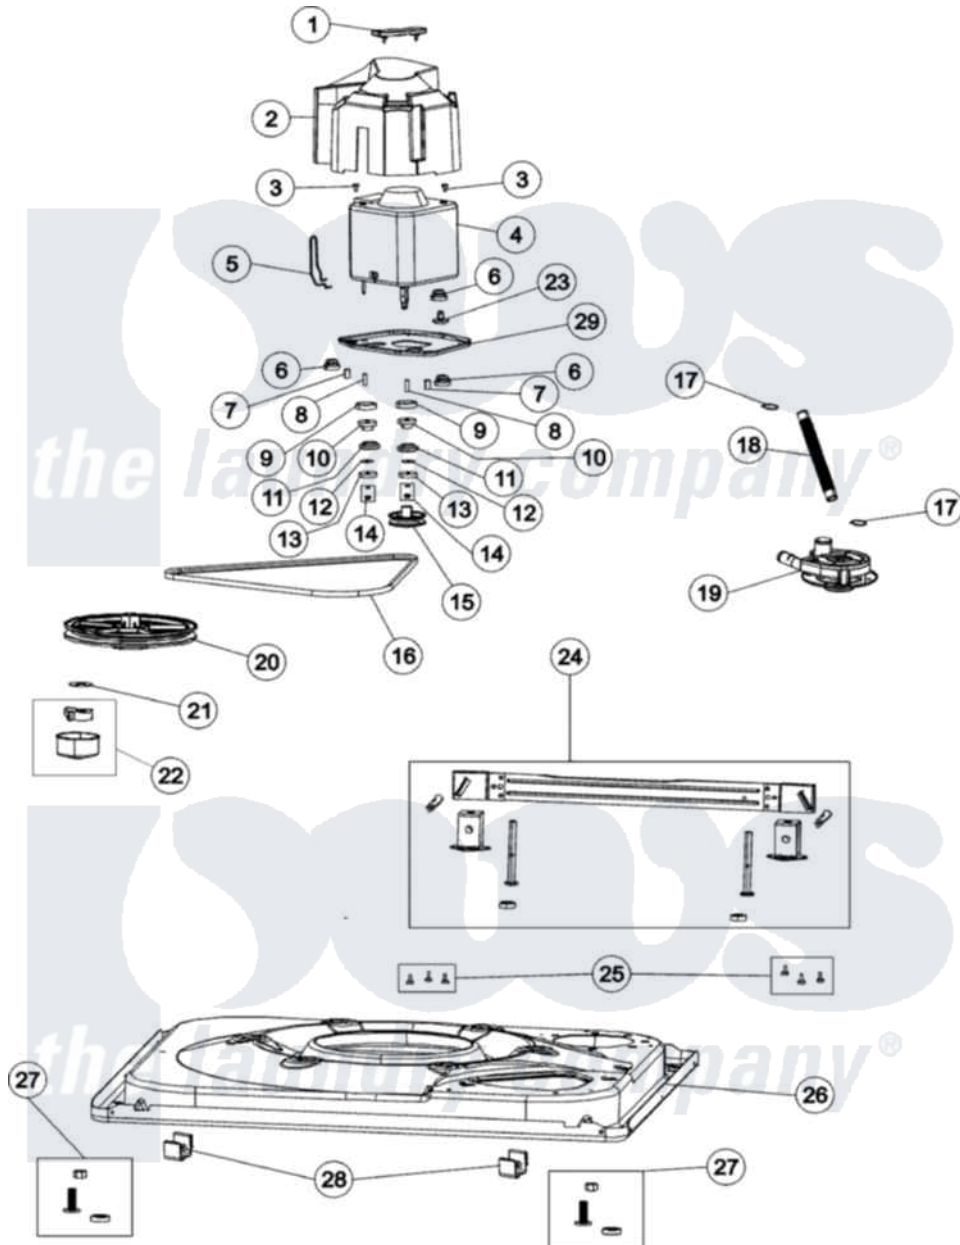

Maytag MAV3905AWW 01 - BASE & MOTOR

Maytag Residential Maytag MAV3905AWW Washer Parts Parts Diagram 01 - BASE & MOTOR
 Click on the part number to view part

Item	Original Part Number	Replaced By	Status	Part Description
1	35-2065			Pad, Motor Plate
2	22002721			Shield, Motor
3	25-7733	681414		Screw, 10AB X 1/2
4	21001950			MoTor, 2SP 1/2hp 120V/60Hz Hi-Tor
5	21001110	22004376		Spring, Motor Pivot
6	35-3646			Isolator, Motor Plate
7	25-7831			Spacer, Mounting
8	25-7830			Spacer
9	35-3570			Washer, Motor Pivot
10	33-9946			Isolator, Motor
11	35-3571			Slide, Motor Pivot
12	25-7047			Washer, Flat
13	33-9967			Washer, Motor Isolator
14	21002009	Y707702		Locknut
15	22004297	21001950		MoTor, 2SP 1/2hp 120V/60Hz Hi-Tor

16	21352320		Belt, Drive
17	21002254	285655	Clamp, Hose
"	25-6068	285655	Clamp, Hose
18	21001915		Hose, Tub To Pump
19	21001873	35-6780	Pump-Water
20	21001733	12002213	Thrust Bearing Kit
21	35-2132		Washer, 1.25ODX.530IDX.032
22	12002213		Thrust Bearing Kit
23	21001486		Foot Slide, Isolator
24	21002221		Stabilizer Bar Kit
25	25-7828	489483	Screw 10-32 X 1/2
26	21001893	12002701	Base Kit
27	25001119		Foot And Pad Assembly
28	53-0120		Clip, Front Panel
29	21001366	21001783	Plate And Screw Assembly