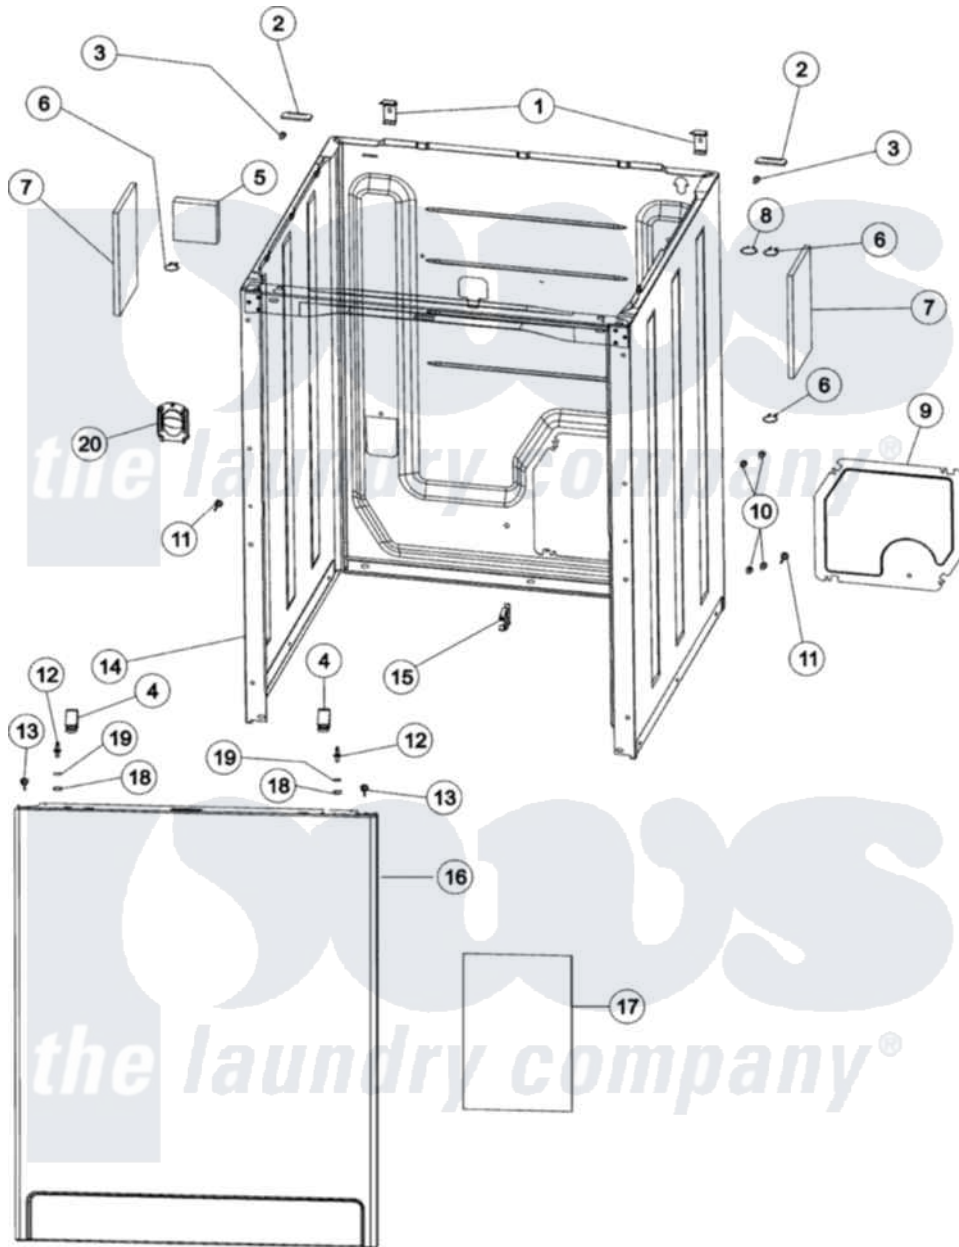

Maytag MAV3905AWW 02 - CABINET & FRONT PANEL

Maytag Residential Maytag MAV3905AWW Washer Parts Parts Diagram 02 - CABINET & FRONT PANEL
 Click on the part number to view part

Item	Original Part Number	Replaced By	Status	Part Description
1	35-2846			Hinge, Cabinet Top
2	35-4128			Pad, Hinge
3	25-7732	681414		Screw, 10AB X 1/2
4	25-7220			Clip, Cabinet Top
5	35-0706		Not Available	PAD, FOAM
6	31001320	16515		Clip
7	21002011			Pad, Cabinet
8	25-7430			Clip, Wiring Harness
9	21001876			Shield, Rear
10	25-7733	681414		Screw, 10AB X 1/2
11	21001829			Post, Locating
12	53-0643			Pin, Locator
"	21001874			Outlet, Drain Hose
13	25-7732	681414		Screw, 10AB X 1/2
14	21001871			Cabinet
15	22002765			Clip, Hose

16	35-2084	Panel, Front	
17	21001281	Damper, Sound Pad	
18	25-0224	3400029	Nut, Adapter Plate
19	35-4129	Bumper, Cabinet	
20	21001874	Outlet, Drain Hose	