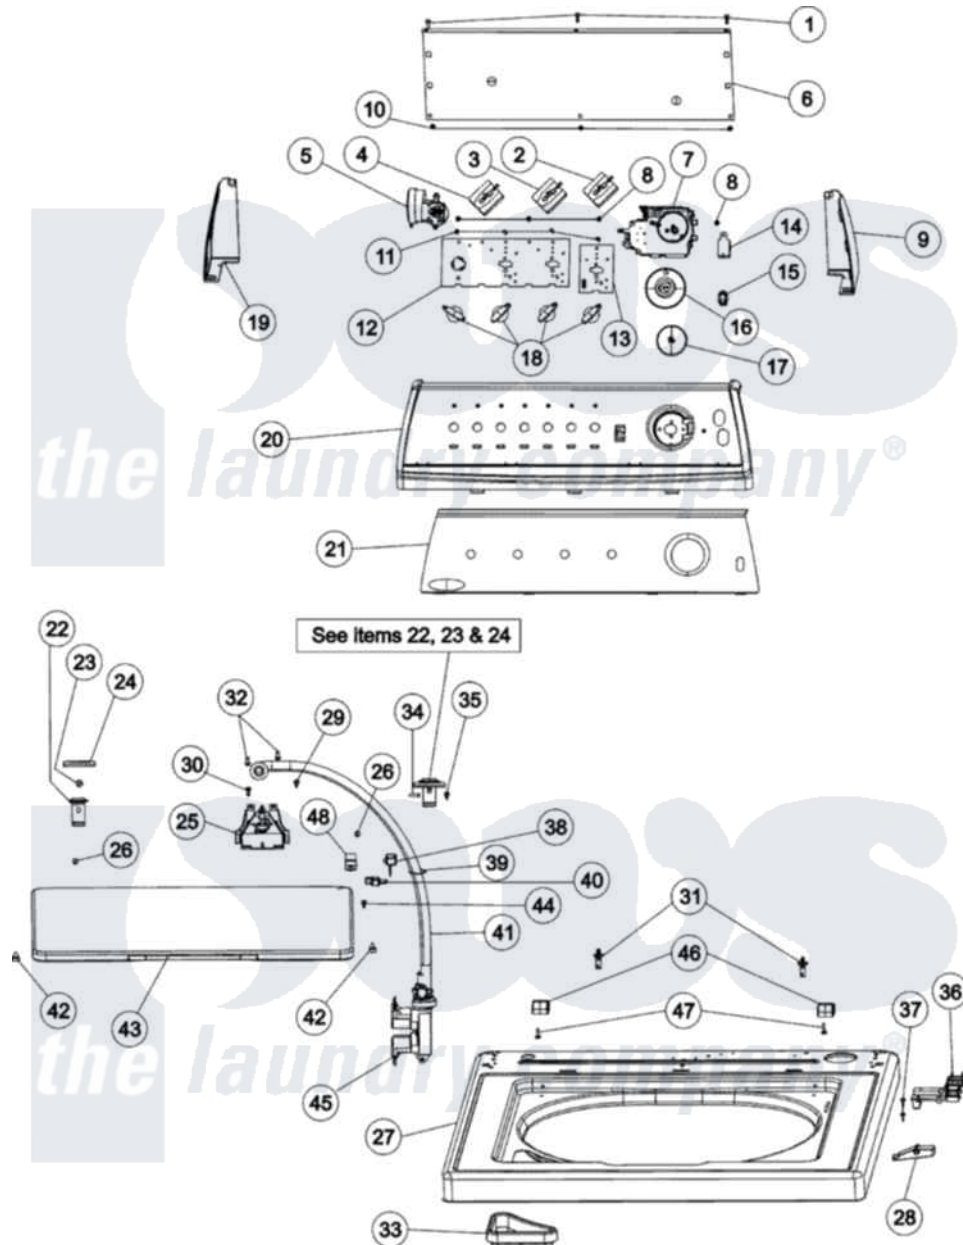

Maytag MAV3905AWW 03 - CONTROL PANEL & TOP

Maytag [Residential Maytag MAV3905AWW Washer Parts](#) Parts Diagram 03 - CONTROL PANEL & TOP
 Click on the part number to view part

Item	Original Part Number	Replaced By	Status	Part Description
1	21002224			Screw
2	21001960			Switch, Speed
3	31001443			Switch, Two Pos Rotary
4	21002028			Switch, Water Temp
5	Y2201474			Switch, Pressure
6	21001527			Shield, Rear
7	21001959			Timer
8	25-3092	90767		Screw, 8A X 3/8 HeX Washer Head Tapping
9	21001523			Endcap
10	31001721			Screw, Abno.8-18 x 3/8 Hxws
11	25-3092	90767		Screw, 8A X 3/8 HeX Washer Head Tapping
12	21002067			Shield, Control
13	21001517			Shield, Control
14	53-1639			Buzzer Assembly
15	21002080			Switch, Rocker

16	21001984		Skirt, Timer Knob
17	21001985		Knob, Timer
18	21002070		Knob, Selector
19	21001519		Endcap
20	21001965		Frame, Control Panel, Support
21	21002140		Facia
22	35-2846		Hinge, Cabinet Top
23	25-7732	681414	Screw, 10AB X 1/2
24	35-4128		Pad, Hinge
25	21002032		Flume Assembly
26	25-7893		Screw
27	21001602		Top, Cabinet
28	21001134		Lever, Lid Switch
29	25-3092	90767	Screw, 8A X 3/8 HeX Washer Head Tapping
30	31001560		Washer, Roller
31	21001857		Clip, Plastic Snap-In
32	31001721		Screw, Abno.8-18 x 3/8 Hxws
33	21001597		Dispenser, Bleach
34	25-7438		Screw
35	31001721		Screw, Abno.8-18 x 3/8 Hxws
36	21001135		Housing, Lid Switch
37	21001136	3400872	Screw, 8-18 X 3/8
38	43-0057		Actuator, Door Switch
39	25-7430		Clip, Wiring Harness
40	35-2045		Pin, Hinge
41	35-2378	12002749	Hose, Flume Kit
"	12002749		Hose, Flume Kit
42	35-0581		Bumper, Door
43	35-2026		Lid
44	31001721		Screw, Abno.8-18 x 3/8 Hxws
45	21001932		Valve, Water Inlet
46	35-2044		Hinge, Lid
47	25-7893		Screw
48	21001148	12001187	Kit, Lid Switch Assembly