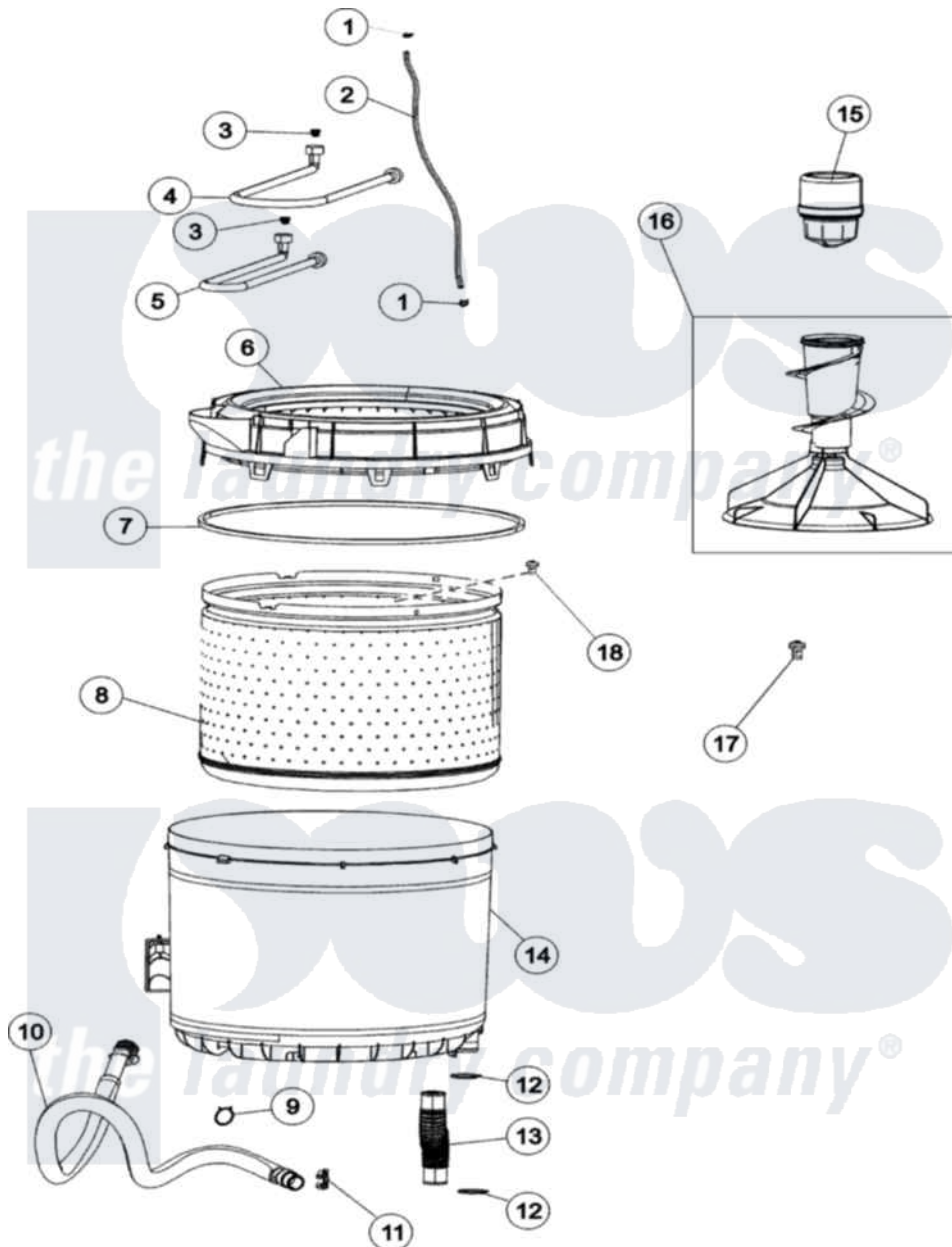

Maytag MAV3905AWW 04 - INNER - OUTER TUB

Maytag Residential Maytag MAV3905AWW Washer Parts Parts Diagram 04 - INNER - OUTER TUB
 Click on the part number to view part

Item	Original Part Number	Replaced By	Status	Part Description
1	25-7796	596669		Clamp, Manifold
2	21001749	21001748		Hose, Pressure Switch
3	22002960			Strainer, Washer Inlet
4	35-0874	76313		Hosefill
5	33-7891	89503		Hose-Inlet
6	21001531		Not Available	TOP, TUB (PLASTIC)
7	35-2328			Seal, Tub Top
8	21001529			Basket Assembly
9	21001875	285655		Clamp, Hose
10	21001872			Hose, Drain
11	22002765			Clip, Hose
12	25-6068	285655		Clamp, Hose
13	21001915			Hose, Tub To Pump
14	35-3700			Tub Assembly
"	22002933			Screw
15	21002006			Fabric Disp Assembly

16 [27001230](#)

Auger Assembly As Pack

17 25-7948

[W10309247](#)

Screw

18 25-7967

[3400504](#)

Screw