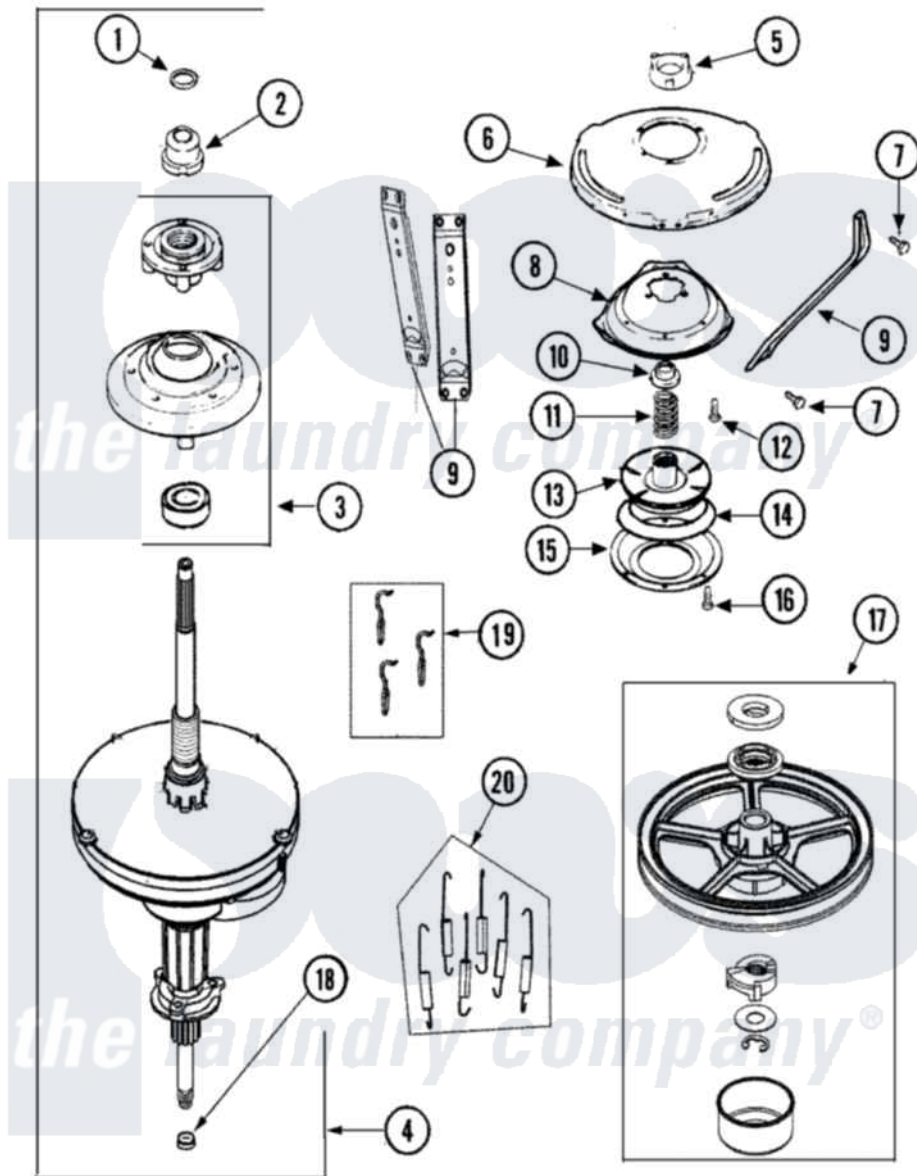

Maytag MAV3905AWW 06 - TRANSMISSION

Maytag [Residential Maytag MAV3905AWW Washer Parts](#) Parts Diagram 06 - TRANSMISSION
 Click on the part number to view part

Item	Original Part Number	Replaced By	Status	Part Description
1	25-7941			"O" Ring, Agr Drive Shaft
2	21001533	35-5655-1		Seal
3	21001868	W10219156		Tub Seal
4	21001867	35-6615		Ht Tran S
5	21001511	12001562		Bearing Assembly
6	21001518			Support, Tub
7	21001858			Screw 5/16-18 x 1/2
8	21001163			Housing, Suspension
9	21001532			Brace, Tub
10	35-2017			Retainer, Brake Spring
11	21001910			Spring, Brake
12	21001509			Screw, High Performance Plastic
13	21002010	35-6714		Brake Roto
14	21002026			Snubber
15	35-6918			Stator, Brake
16	21001065			Screw, No.10-24 x .50 Hxnibhd

17	12002213		Thrust Bearing Kit
18	35-2010	207843	Lip Seal Repair Kit
19	21001166		Hook, Suspension Spring
20	21002065	12002773	Spring