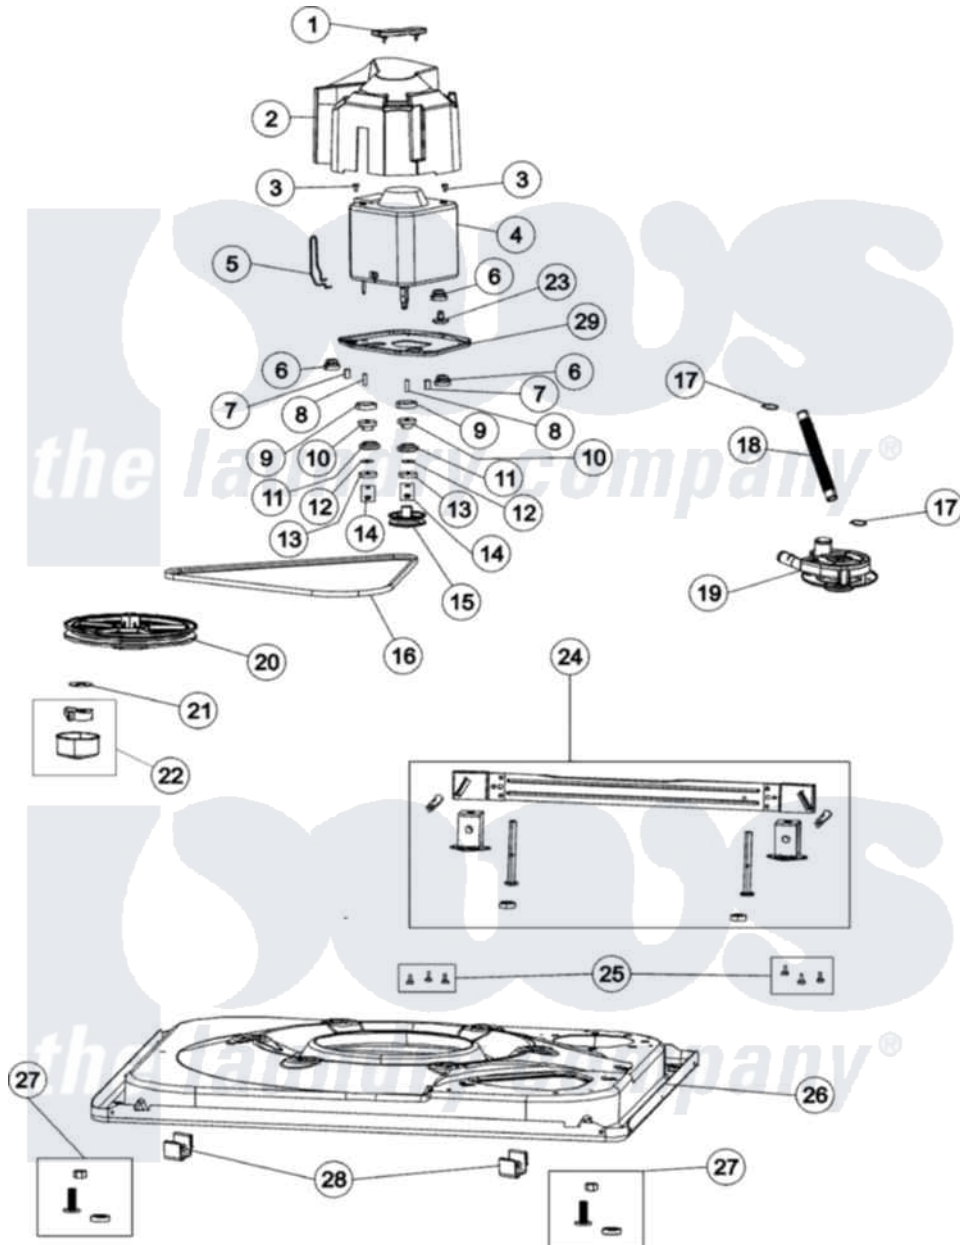

Maytag MAV3955EWW 01 - BASE & MOTOR

Maytag Residential Maytag MAV3955EWW Washer Parts Parts Diagram 01 - BASE & MOTOR
 Click on the part number to view part

Item	Original Part Number	Replaced By	Status	Part Description
1	35-2065			Pad, Motor Plate
2	22002721			Shield, Motor
3	25-7733	681414		Screw, 10AB X 1/2
4	21001950			MoTor, 2SP 1/2hp 120V/60Hz Hi-Tor
5	21001110	22004376		Spring, Motor Pivot
6	35-3646			Isolator, Motor Plate
7	25-7831			Spacer, Mounting
8	25-7830			Spacer
9	35-3570			Washer, Motor Pivot
10	33-9946			Isolator, Motor
11	35-3571			Slide, Motor Pivot
12	25-7047			Washer, Flat
13	33-9967			Washer, Motor Isolator
14	21002009	Y707702		Locknut
15	22004297	21001950		MoTor, 2SP 1/2hp 120V/60Hz Hi-Tor

16	21352320		Belt, Drive
17	25-6068	285655	Clamp, Hose
18	21001915		Hose, Tub To Pump
19	21001873	35-6780	Pump-Water
20	21001733	12002213	Thrust Bearing Kit
21	35-2132		Washer, 1.25ODX.530IDX.032
22	12002213		Thrust Bearing Kit
23	21001486		Foot Slide, Isolator
24	21002221		Stabilizer Bar Kit
25	25-7828	489483	Screw 10-32 X 1/2
26	21001893	12002701	Base Kit
27	25001119		Foot And Pad Assembly
28	53-0120		Clip, Front Panel
29	21001366	21001783	Plate And Screw Assembly