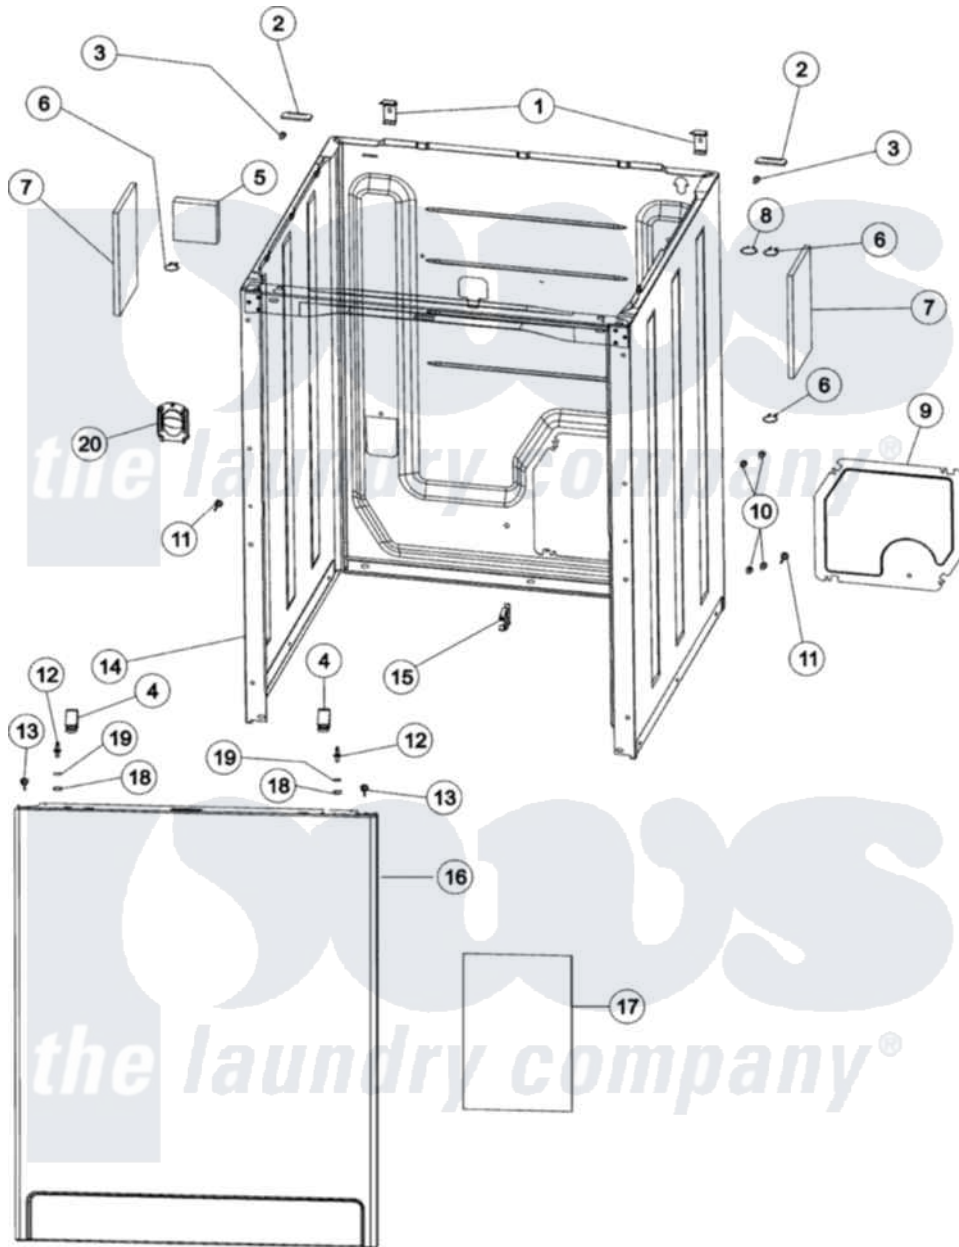

Maytag MAV3955EWW 02 - CABINET & FRONT PANEL

Maytag Residential Maytag MAV3955EWW Washer Parts Parts Diagram 02 - CABINET & FRONT PANEL
 Click on the part number to view part

Item	Original Part Number	Replaced By	Status	Part Description
1	35-2846			Hinge, Cabinet Top
2	35-4128			Pad, Hinge
3	25-7732	681414		Screw, 10AB X 1/2
4	25-7220			Clip, Cabinet Top
5	35-0706		Not Available	PAD, FOAM
6	31001320	16515		Clip
7	21002011			Pad, Cabinet
8	25-7430			Clip, Wiring Harness
9	21001876			Shield, Rear
10	25-7733	681414		Screw, 10AB X 1/2
11	21001829			Post, Locating
12	53-0643			Pin, Locator
"	21001874			Outlet, Drain Hose
13	25-7732	681414		Screw, 10AB X 1/2
14	21001871			Cabinet
15	22002765			Clip, Hose

16	35-2084	Panel, Front	
17	21001281	Damper, Sound Pad	
18	25-0224	3400029	Nut, Adapter Plate
19	35-4129	Bumper, Cabinet	
20	21001874	Outlet, Drain Hose	