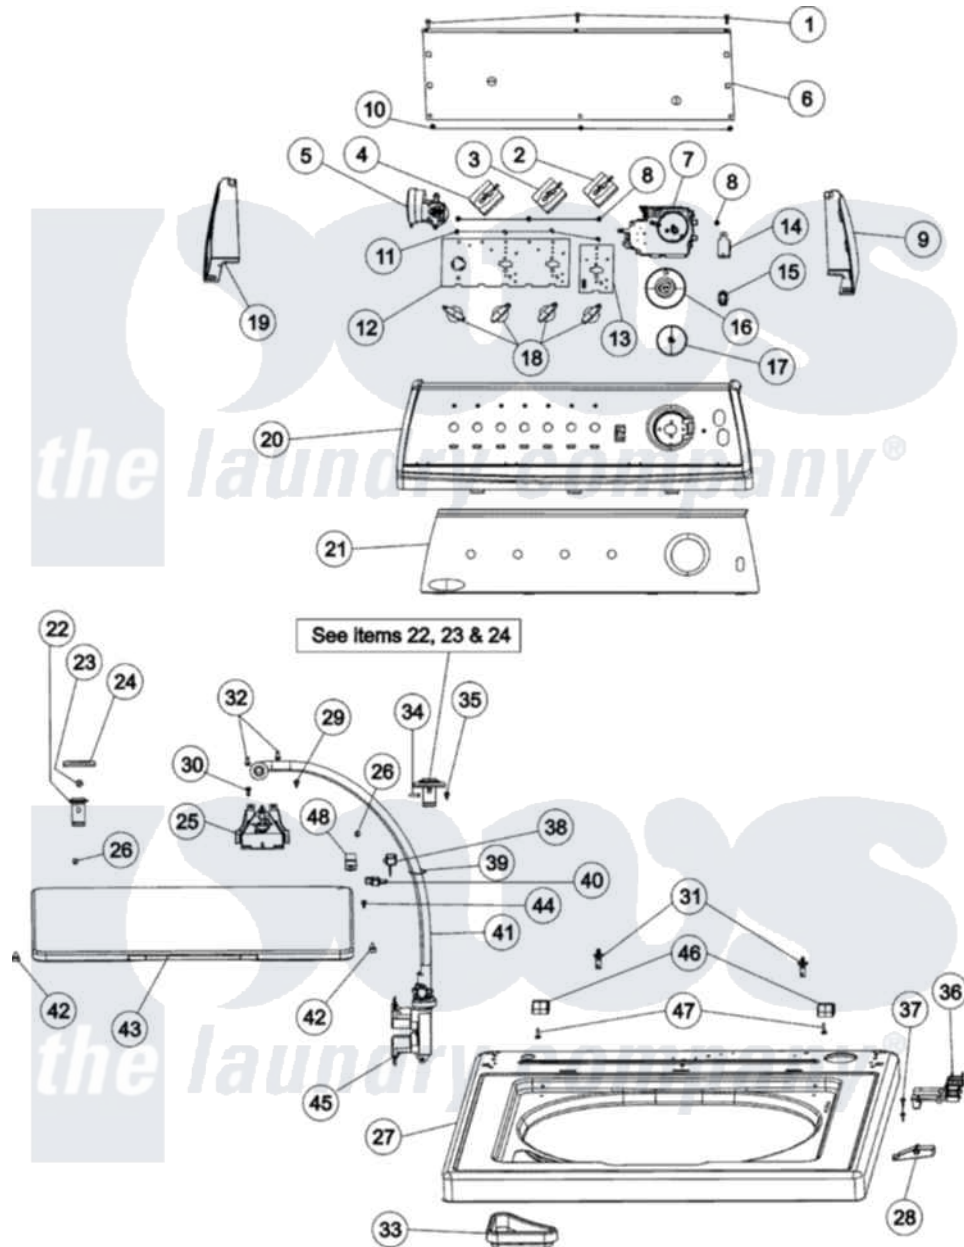

# Maytag MAV3955EWW 03 - CONTROL PANEL & TOP

Maytag [Residential Maytag MAV3955EWW Washer Parts](#) Parts Diagram 03 - CONTROL PANEL & TOP  
 Click on the part number to view part

Item	Original Part Number	Replaced By	Status	Part Description
1	<a href="#">21002224</a>			Screw
2	<a href="#">21001960</a>			Switch, Speed
3	<a href="#">31001443</a>			Switch, Two Pos Rotary
4	<a href="#">21002028</a>			Switch, Water Temp
5	<a href="#">Y2201474</a>			Switch, Pressure
6	<a href="#">21001527</a>			Shield, Rear
7	<a href="#">21001959</a>			Timer
8	25-3092	<a href="#">90767</a>		Screw, 8A X 3/8 HeX Washer Head Tapping
9	<a href="#">21001523</a>			Endcap
10	<a href="#">31001721</a>			Screw, Abno.8-18 x 3/8 Hxws
11	25-3092	<a href="#">90767</a>		Screw, 8A X 3/8 HeX Washer Head Tapping
12	<a href="#">21002067</a>			Shield, Control
13	<a href="#">21001517</a>			Shield, Control
14	<a href="#">53-1639</a>			Buzzer Assembly
15	<a href="#">21002080</a>			Switch, Rocker