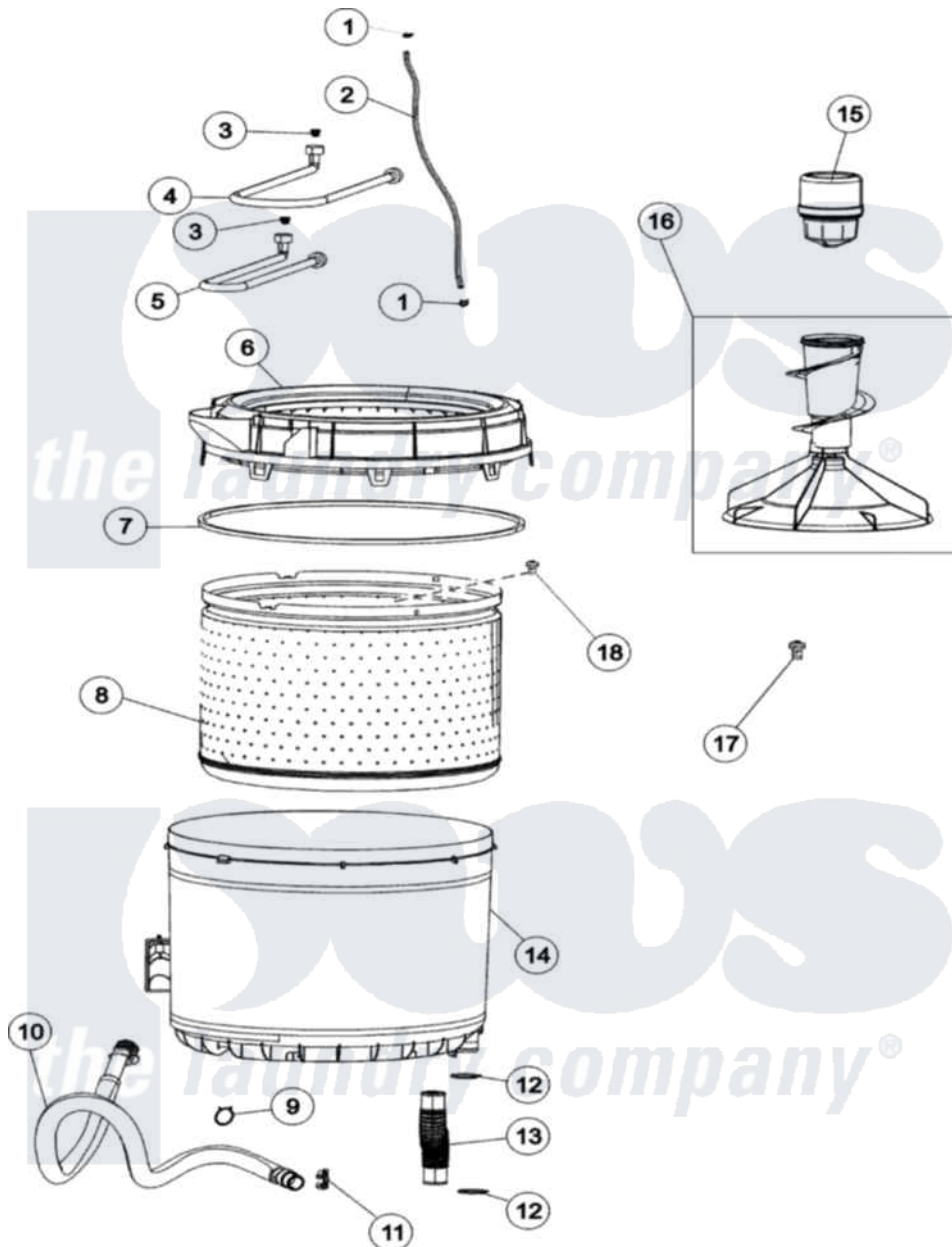

Maytag MAV3955EWW 04 - INNER - OUTER TUB

Maytag Residential Maytag MAV3955EWW Washer Parts Parts Diagram 04 - INNER - OUTER TUB
 Click on the part number to view part

Item	Original Part Number	Replaced By	Status	Part Description
1	25-7796	596669		Clamp, Manifold
2	21001749	21001748		Hose, Pressure Switch
3	22002960			Strainer, Washer Inlet
4	35-0874	76313		Hosefill
5	33-7891	89503		Hose-Inlet
6	21001531		Not Available	TOP, TUB (PLASTIC)
7	35-2328			Seal, Tub Top
8	21001529			Basket Assembly
9	21001875	285655		Clamp, Hose
10	21001872			Hose, Drain
11	22002765			Clip, Hose
12	25-6068	285655		Clamp, Hose
13	21001915			Hose, Tub To Pump
14	35-3700			Tub Assembly
"	22002933			Screw
15	21002006			Fabric Disp Assembly

16

[27001230](#)

Auger Assembly As Pack

17 25-7948

[W10309247](#)

Screw

18 25-7967

[3400504](#)

Screw