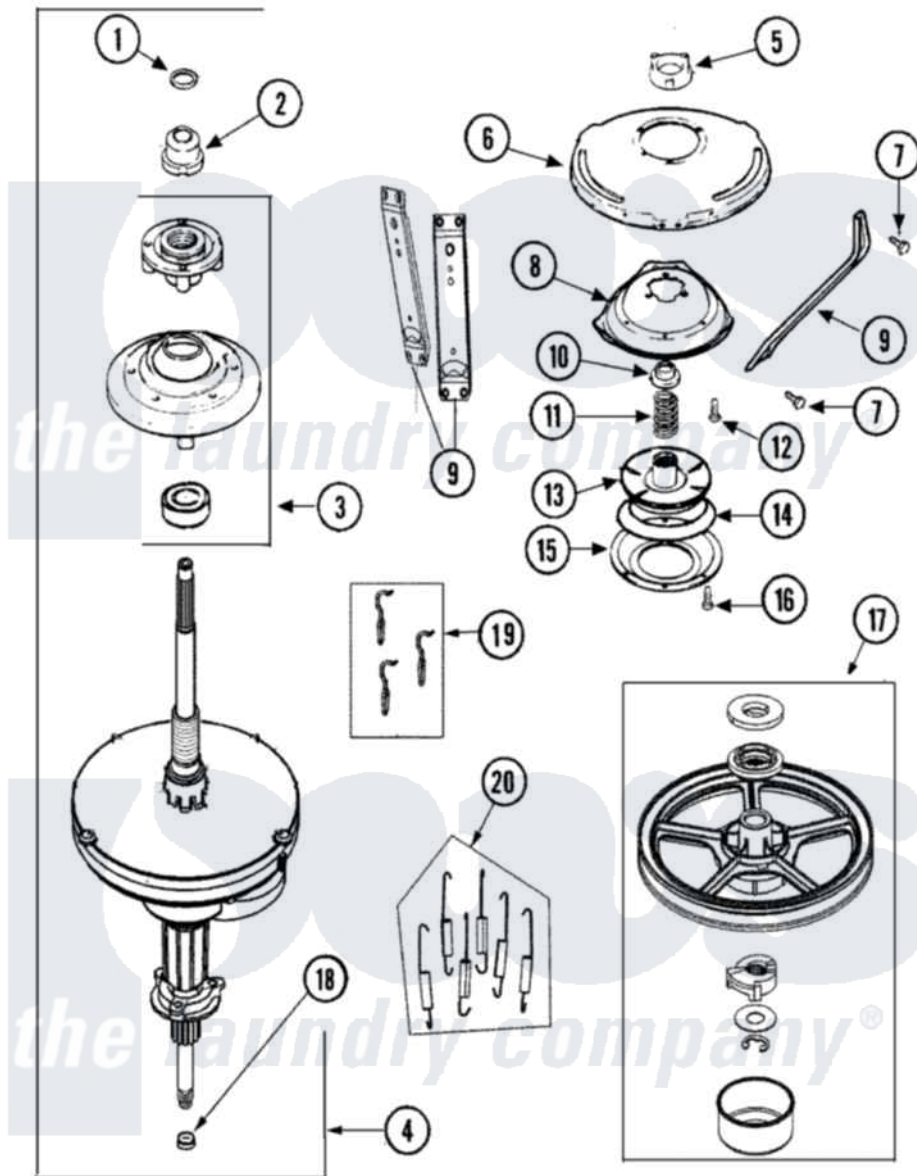

Maytag MAV3955EWW 06 - TRANSMISSION

Maytag [Residential Maytag MAV3955EWW Washer Parts](#) Parts Diagram 06 - TRANSMISSION
 Click on the part number to view part

Item	Original Part Number	Replaced By	Status	Part Description
1	25-7941			"O" Ring, Agr Drive Shaft
2	21001533	35-5655-1		Seal
3	21001868	W10219156		Tub Seal
4	21001867	35-6615		Ht Tran S
5	21001511	12001562		Bearing Assembly
6	21001518			Support, Tub
7	21001858			Screw 5/16-18 x 1/2
8	21001163			Housing, Suspension
9	21001532			Brace, Tub
10	35-2017			Retainer, Brake Spring
11	21001910			Spring, Brake
12	21001509			Screw, High Performance Plastic
13	21002010	35-6714		Brake Roto
14	21002026			Snubber
15	35-6918			Stator, Brake
16	21001065			Screw, No.10-24 x .50 Hxnibhd

17	12002213		Thrust Bearing Kit
18	35-2010	207843	Lip Seal Repair Kit
19	21001166		Hook, Suspension Spring
20	21002065	12002773	Spring