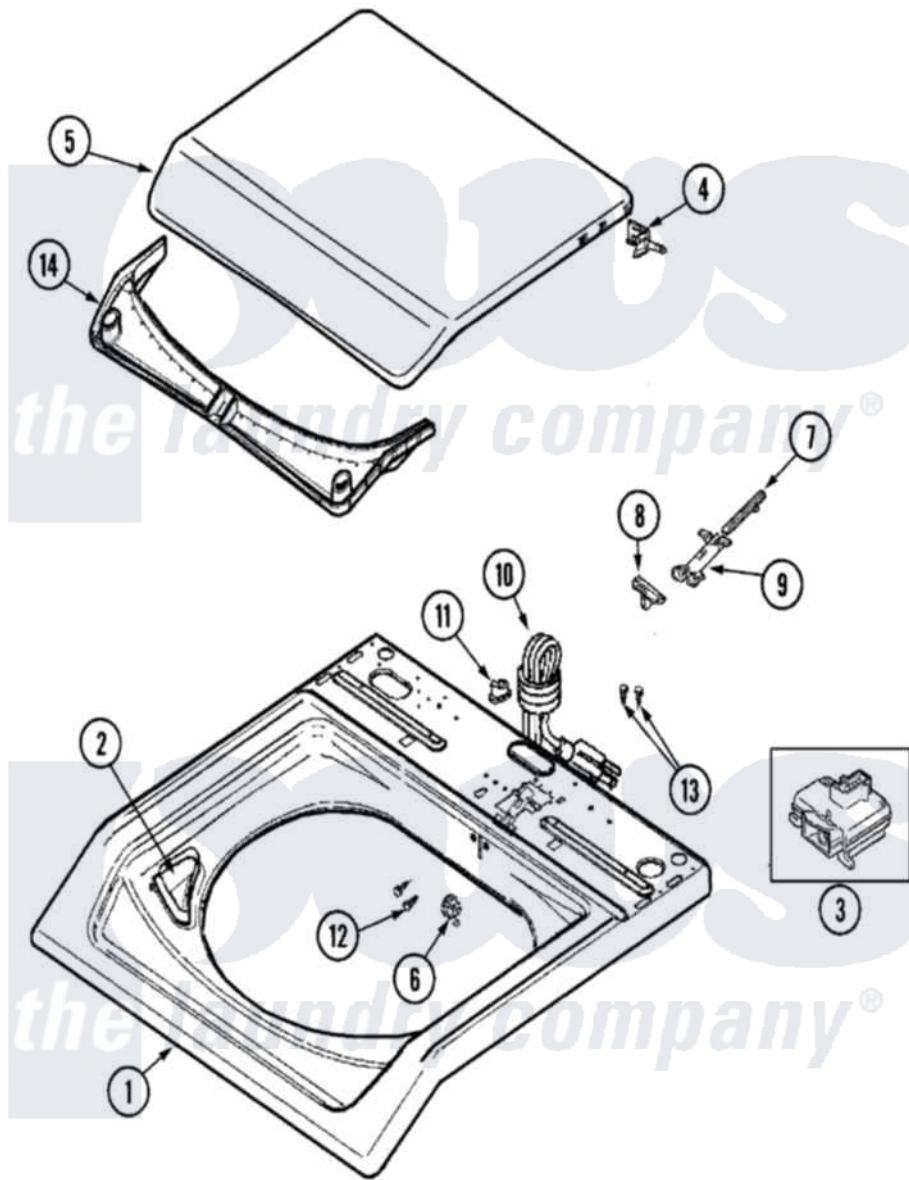

Maytag MAV4057AWW 05 - TOP

Maytag [Residential Maytag MAV4057AWW Washer Parts](#) Parts Diagram 05 - TOP
 Click on the part number to view part

Item	Original Part Number	Replaced By	Status	Part Description
1	22003468			Cover, Top
"	22002739			Cover, Top
2	22002835			Cup, Bleach
3	22001967	12001908		Switch-Lid
4	22002751			Hinge Pin
5	22002872		Not Available	LID, WASHER (WHT-W/MEDALLION)
6	22002753			Bushing, Hinge
7	22002754			Plunger
8	22002755	22003941		Lid Cam
9	22002757			Guide Tube
10	22002837	22003062		Cord, Power
11	33002053	211881		Grommet, Cord Part Not Used-Gas Models Only
12	2016090			Screw, Lid Switch To Bracket
13	Y705026	3370225		Screw
14	22002967			Condensate Seal