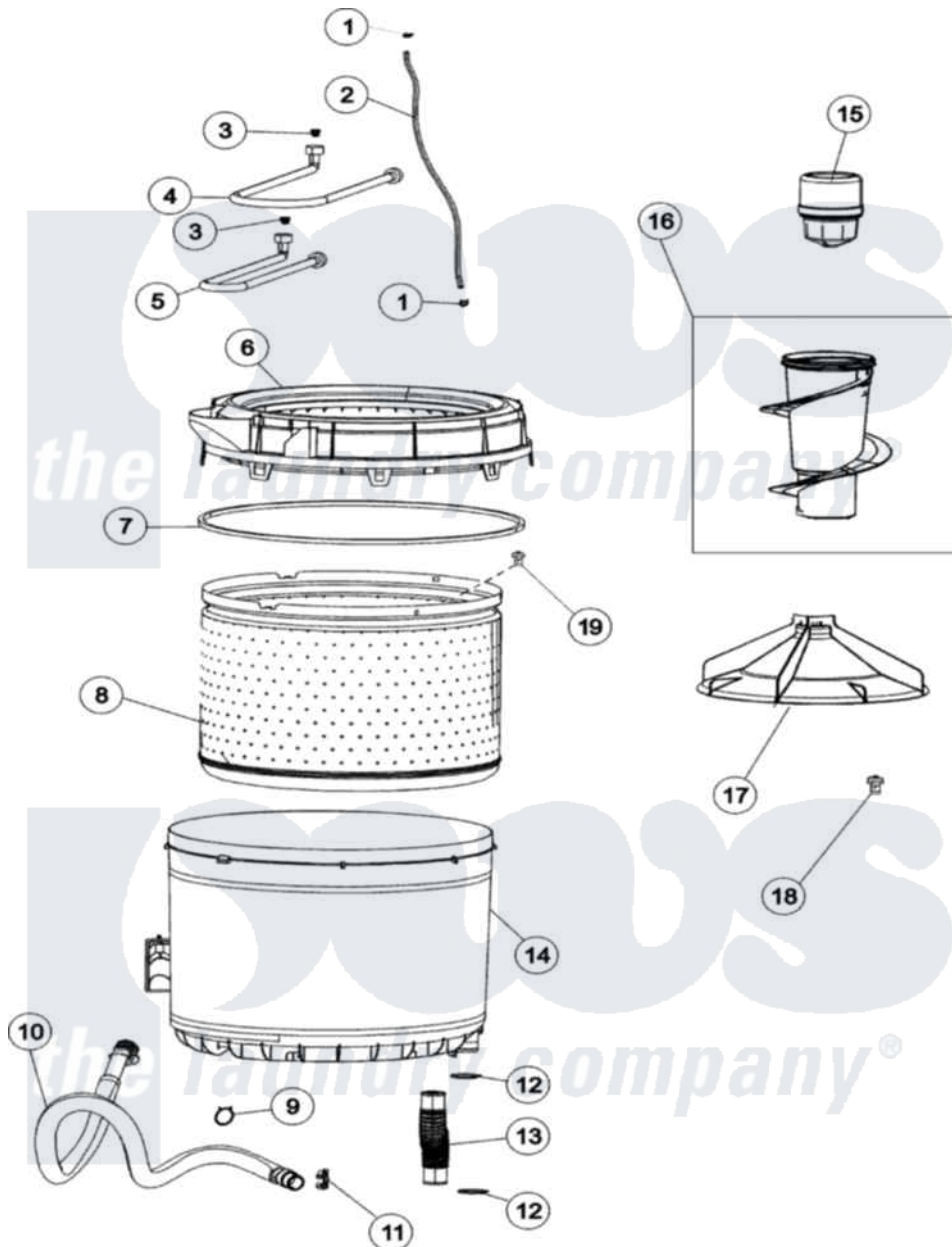

Maytag MAV408DAWK 04 - INNER - OUTER TUB

Maytag Residential Maytag MAV408DAWK Washer Parts Parts Diagram 04 - INNER - OUTER TUB
 Click on the part number to view part

Item	Original Part Number	Replaced By	Status	Part Description
1	25-7796	596669		Clamp, Manifold
2	21001749	21001748		Hose, Pressure Switch
3	22002960			Strainer, Washer Inlet
4	35-0874	76313		Hosefill
5	33-7891	89503		Hose-Inlet
6	21001531		Not Available	TOP, TUB (PLASTIC)
7	35-2328			Seal, Tub Top
8	12002680			S/S Spinner As-Pak
9	21001875	285655		Clamp, Hose
10	21001872			Hose, Drain
11	22002765			Clip, Hose
12	25-6068	285655		Clamp, Hose
13	21001915			Hose, Tub To Pump
14	35-3700			Tub Assembly
"	22002933			Screw
15	21002006			Fabric Disp Assembly

16	22003437	21001878	Auger/Post Assembly
17	21001530		Base, Agitator
19	25-7967	3400504	Screw