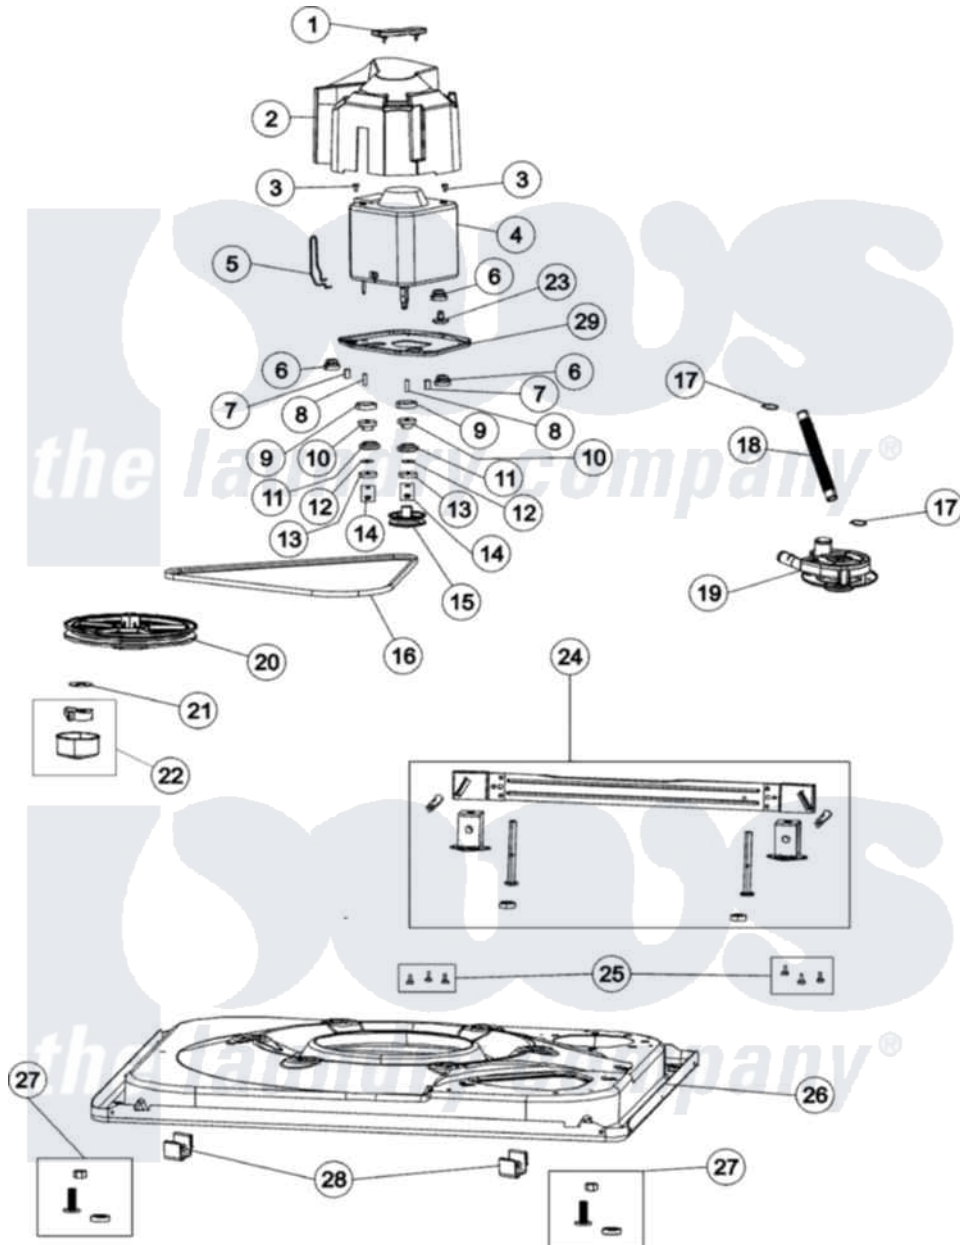

Maytag MAV408DAWW 01 - BASE & MOTOR

Maytag Residential Maytag MAV408DAWW Washer Parts Parts Diagram 01 - BASE & MOTOR
 Click on the part number to view part

Item	Original Part Number	Replaced By	Status	Part Description
1	35-2065			Pad, Motor Plate
2	22002721			Shield, Motor
3	25-7733	681414		Screw, 10AB X 1/2
4	21001950			MoTor, 2SP 1/2hp 120V/60Hz Hi-Tor
5	21001110	22004376		Spring, Motor Pivot
6	35-3646			Isolator, Motor Plate
7	25-7831			Spacer, Mounting
8	25-7830			Spacer
9	35-3570			Washer, Motor Pivot
10	33-9946			Isolator, Motor
11	35-3571			Slide, Motor Pivot
12	25-7047			Washer, Flat
13	33-9967			Washer, Motor Isolator
14	21002009	Y707702		Locknut
15	22004297	21001950		MoTor, 2SP 1/2hp 120V/60Hz Hi-Tor

16	21352320		Belt, Drive
17	21002254	285655	Clamp, Hose
"	25-6068	285655	Clamp, Hose
18	21001915		Hose, Tub To Pump
19	21001873	35-6780	Pump-Water
20	21001733	12002213	Thrust Bearing Kit
21	35-2132		Washer, 1.25ODX.530IDX.032
22	12002213		Thrust Bearing Kit
23	21001486		Foot Slide, Isolator
24	21002221		Stabilizer Bar Kit
25	25-7828	489483	Screw 10-32 X 1/2
26	21001893	12002701	Base Kit
27	25001119		Foot And Pad Assembly
28	53-0120		Clip, Front Panel
29	25-7833	21001977	Screw
"	25-7834		Washer, Motor/Base Screw
"	21001366	21001783	Plate And Screw Assembly