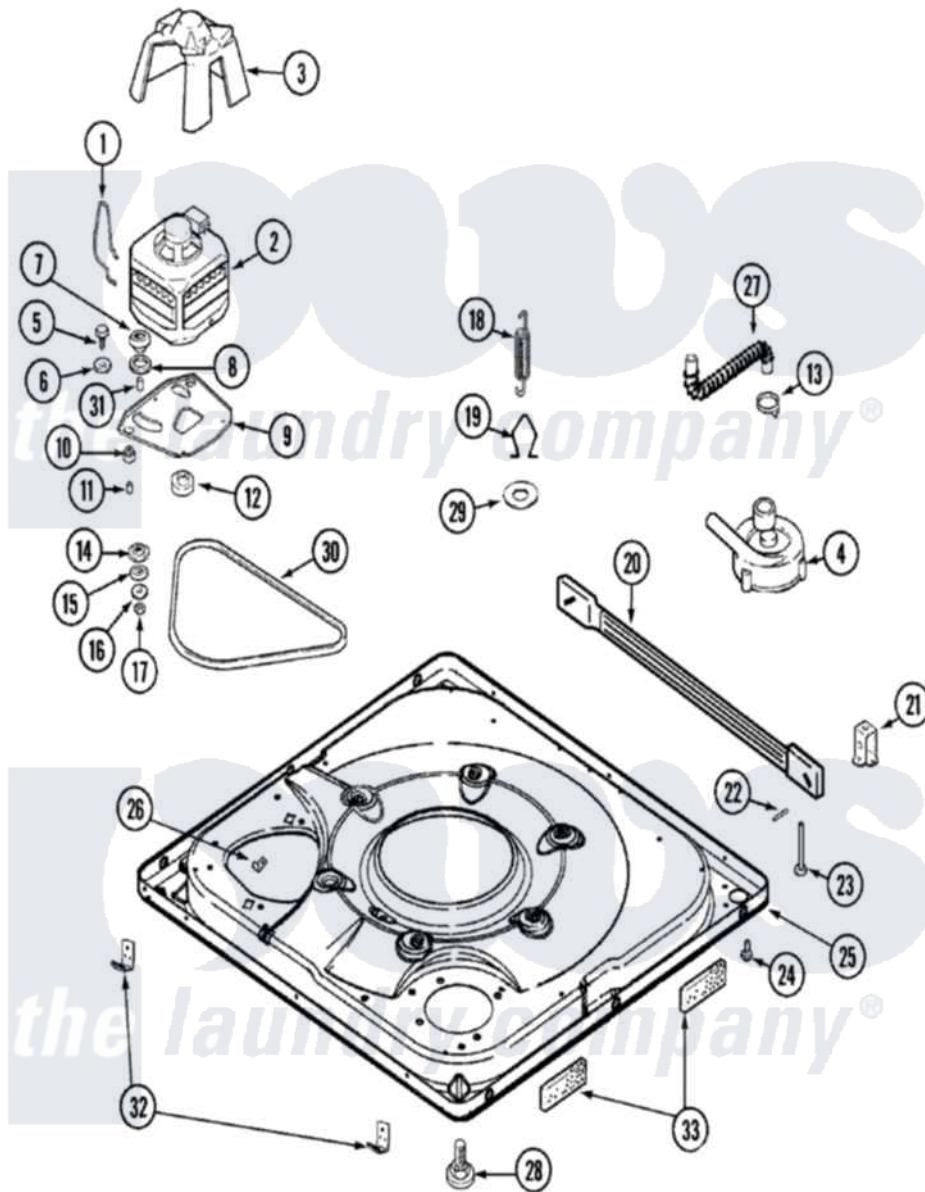

Maytag MAV4500AWW 01 - BASE

Maytag [Residential Maytag MAV4500AWW Washer Parts](#) Parts Diagram 01 - BASE
 Click on the part number to view part

Item	Original Part Number	Replaced By	Status	Part Description
1	22004376			Spring, Motor Pivot
2	21001516	21001950		MoTor, 2SP 1/2hp 120V/60Hz Hi-Tor
3	22002721			Shield, Motor
4	21001732	35-6465		Pump Assem
"	22003438			Sleeve, Pump
5	25-7833	21001977		Screw
6	25-7834			Washer, Motor/Base Screw
7	33-9946			Isolator, Motor
8	35-3570			Washer, Motor Pivot
9	21001366	21001783		Plate And Screw Assembly
"	35-2065			Pad, Motor Plate
10	35-3646			Isolator, Motor Plate
"	22004348			Slide, Motor Pivot
11	25-7831			Spacer, Mounting
12	21001506	21001950		MoTor, 2SP 1/2hp 120V/60Hz Hi-Tor

13	22002853	285655	Clamp, Hose
14	35-3571		Slide, Motor Pivot
15	33-9967		Washer, Motor Isolator
16	25-7047		Washer, Flat
17	25-7325	Y707702	Locknut
18	21001598		Spring, Suspension
19	21001166		Hook, Suspension Spring
20	35-2049	21001881	Bar, Stabilizer
21	35-2046		Bracket, Stabilizer
22	35-2052		Pin, Stabilizer
23	35-3020	22004469	Leg And Foot Self Stabalizing
24	22002933		Screw
25	22002841		Base
26	25-7845		Speednut, Motor
27	22003285		Hose, Tub To Pump
28	35-3507	25001119	Foot And Pad Assembly
29	Y25-7951		Washer, Suspension Hook
30	22002709	22003483	Belt, Drive
31	25-7830		Spacer
32	22002239		Clip, Front Panel
"	22002966	692771	Nut, Idler Bracket To Base
33	22002782		Pad, Foam