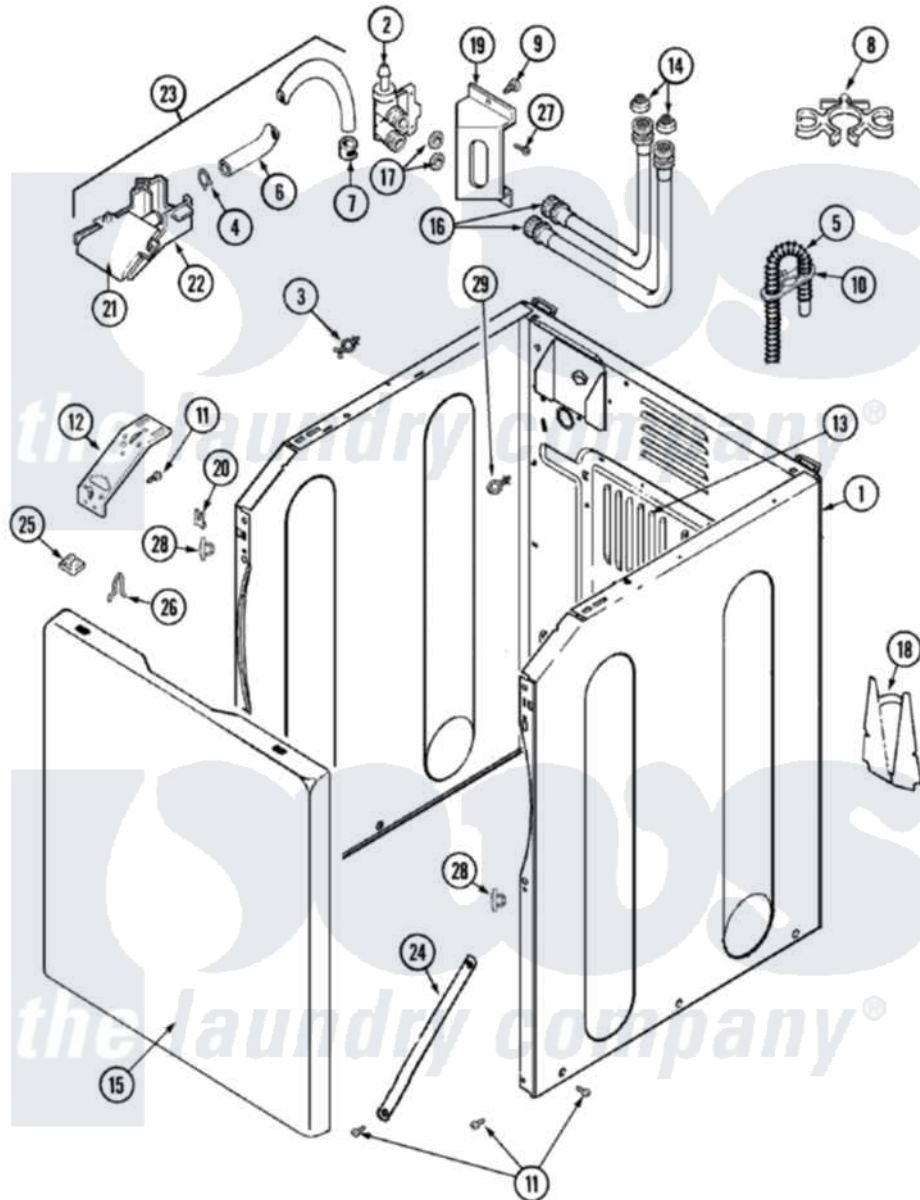

Maytag MAV4500AWW 02 - CABINET

Maytag [Residential Maytag MAV4500AWW Washer Parts](#) Parts Diagram 02 - CABINET
 Click on the part number to view part

Item	Original Part Number	Replaced By	Status	Part Description
1	22002548	22003639		Cabinet Assembly
2	22002707			Valve, Water
3	22002852	22003298		Retainer, Wire
4	22002838	285655		Clamp, Hose
5	12001586	76660		Break-Sphn
"	22003596	285655		Clamp, Hose
"	22003410			Hose, Drain
6	22002761			Hose, Injector
7	216169	596669		Clamp, Manifold
8	22002765			Clip, Hose
9	33002190			SCrew, C BraCe, BraCket, Cabinet
10	22002701	22003814		Retainer, Drain Hose
11	22001995			Screw Note: Screw, Tumbler Front And Shroud
12	22002840			Brace, Cabinet
"	22002839			Brace, Cabinet

13	22002092		Panel, Access
14	200961	12001413	Strainer And Washer Kit
15	22002737		Panel, Front
16	22002763	12001900	Kit-Inlet Hose Assembly
"	22002764	12001901	Kit-Inlet Hose Assembly
17	Y013783		Washer, Inlet Hose
18	22002704		Cover, Drain Hose
19	22002762		Bracket, Water Valve
20	22002748	204439	Screw And Fstner Assembly
21	22002759		Flume, Water Injector
22	22002760	22002722	Injector Flume Assembly
23	22002722		Injector Flume Assembly
24	22002767		Brace, Cross
25	22002013		Stop, Shipping
26	25-7220		Clip, Cabinet Top
27	22002362	9740848	Screw, Mixing Valve Mounting
28	22002965	Y12001702	Kit- Plast
29	22003086		Clip, Air Dome Hose
30	22002702	W10339879	Tie, Cable
"	35-2890	8539404	Tie-Wire
"	22002229	22002960	Strainer, Washer Inlet
"	33001245		Screw----NA
"	33002388		Washer
"	Y013783		Washer, Inlet Hose