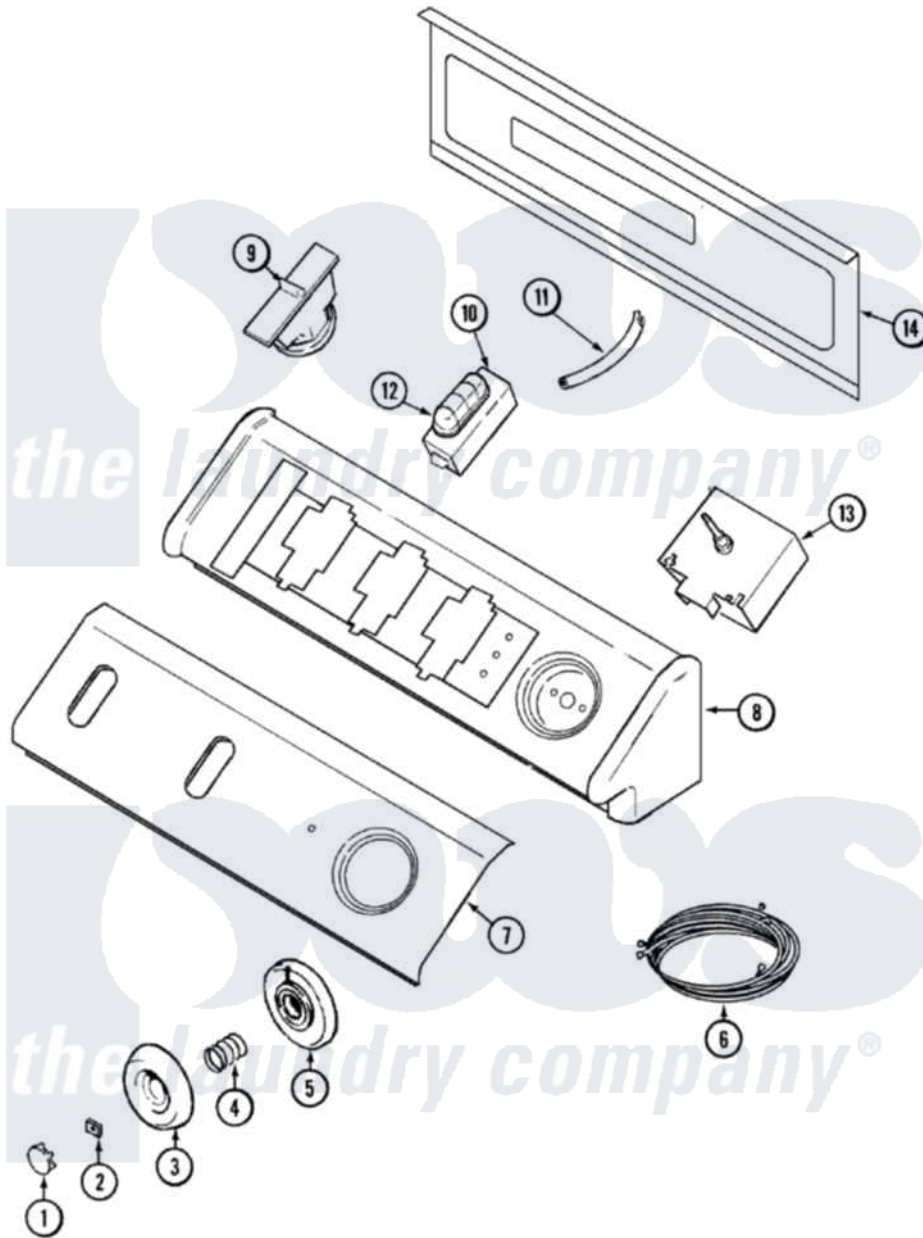

# Maytag MAV4500AWW 03 - CONTROL PANEL

Maytag Residential Maytag MAV4500AWW Washer Parts Parts Diagram 03 - CONTROL PANEL  
 Click on the part number to view part

Item	Original Part Number	Replaced By	Status	Part Description
1	<a href="#">22001664</a>			Timer Knob Insert/Cap
2	<a href="#">211605</a>			Bezel, Timer Dial
3	<a href="#">22001659</a>			Timer Knob - Grey
4	<a href="#">211065</a>			Spring, Index Wheel
5	<a href="#">22001660</a>			Dial Skirt - White
6	<a href="#">22002727</a>			Wire Harness
7	22003060	<a href="#">22002948</a>		Panel, Control
8	33002286		Not Available	CONSOLE (WHT)
9	<a href="#">22002706</a>			Switch, Pressure
"	22003461		Not Available	PAD, PRESSURE SWITCH
10	<a href="#">22002714</a>			Switch, Temperature
11	22002743	<a href="#">22003422</a>		Hose, Air Dome
"	22003237	<a href="#">22003422</a>		Hose, Air Dome
"	<a href="#">22003422</a>			Hose, Air Dome
12	<a href="#">22001789</a>			Button, Switch
"	<a href="#">22001788</a>			Button, Switch

13

[22002715](#)

Timer

"

22001661

[3400094](#)

Screw, 10-32 X 3/8

14