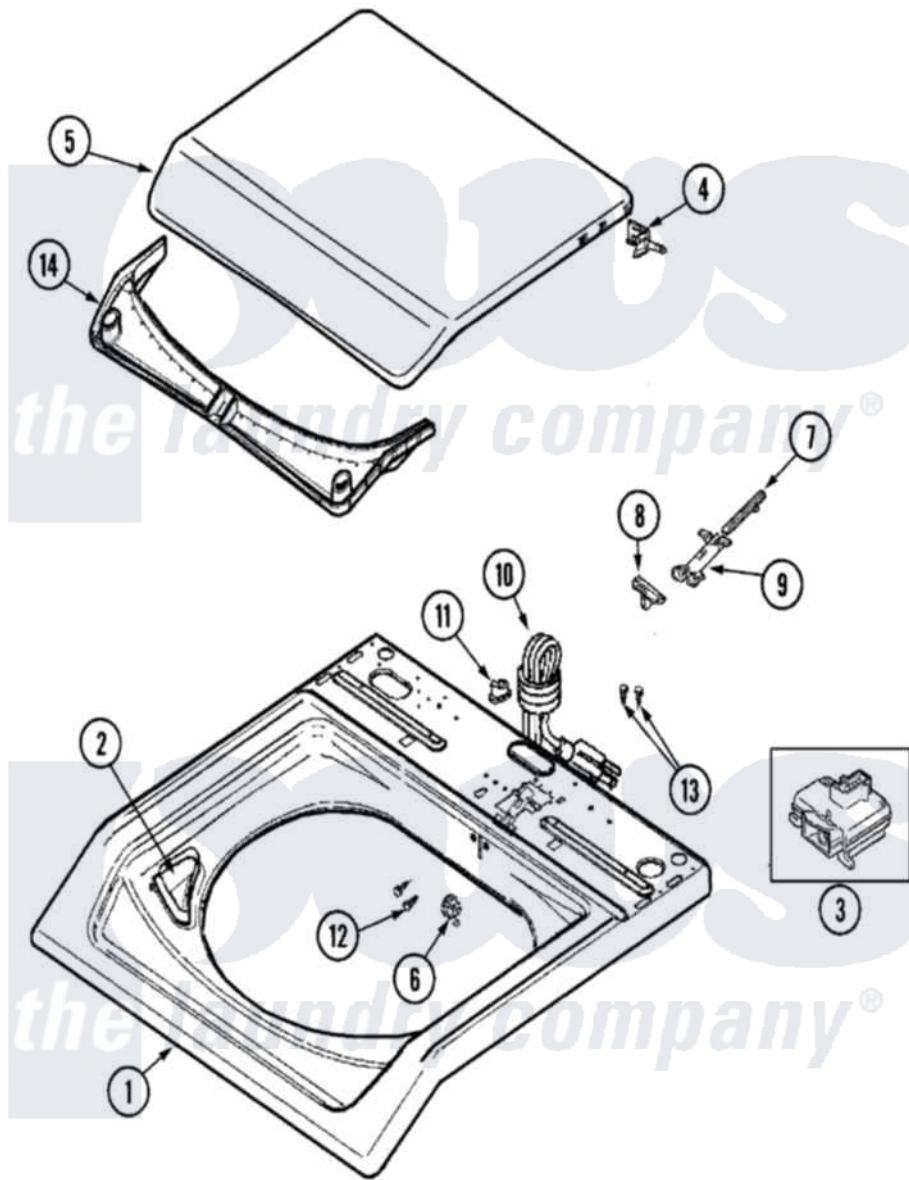

Maytag MAV4500AWW 04 - TOP

Maytag [Residential Maytag MAV4500AWW Washer Parts](#) Parts Diagram 04 - TOP
 Click on the part number to view part

Item	Original Part Number	Replaced By	Status	Part Description
1	22002739			Cover, Top
2	22002835			Cup, Bleach
3	22001967	12001908		Switch-Lid
4	22002751			Hinge Pin
5	22002872		Not Available	LID, WASHER (WHT-W/MEDALLION)
6	22002753			Bushing, Hinge
7	22002754			Plunger
8	22002755	22003941		Lid Cam
9	22002757			Guide Tube
10	22003061	22003062		Cord, Power
11	33002053	211881		Grommet, Cord Part Not Used-Gas Models Only
12	213007			Xfor Cabinet See Cabinet, Back
13	Y705026	3370225		Screw
14	22002967			Condensate Seal