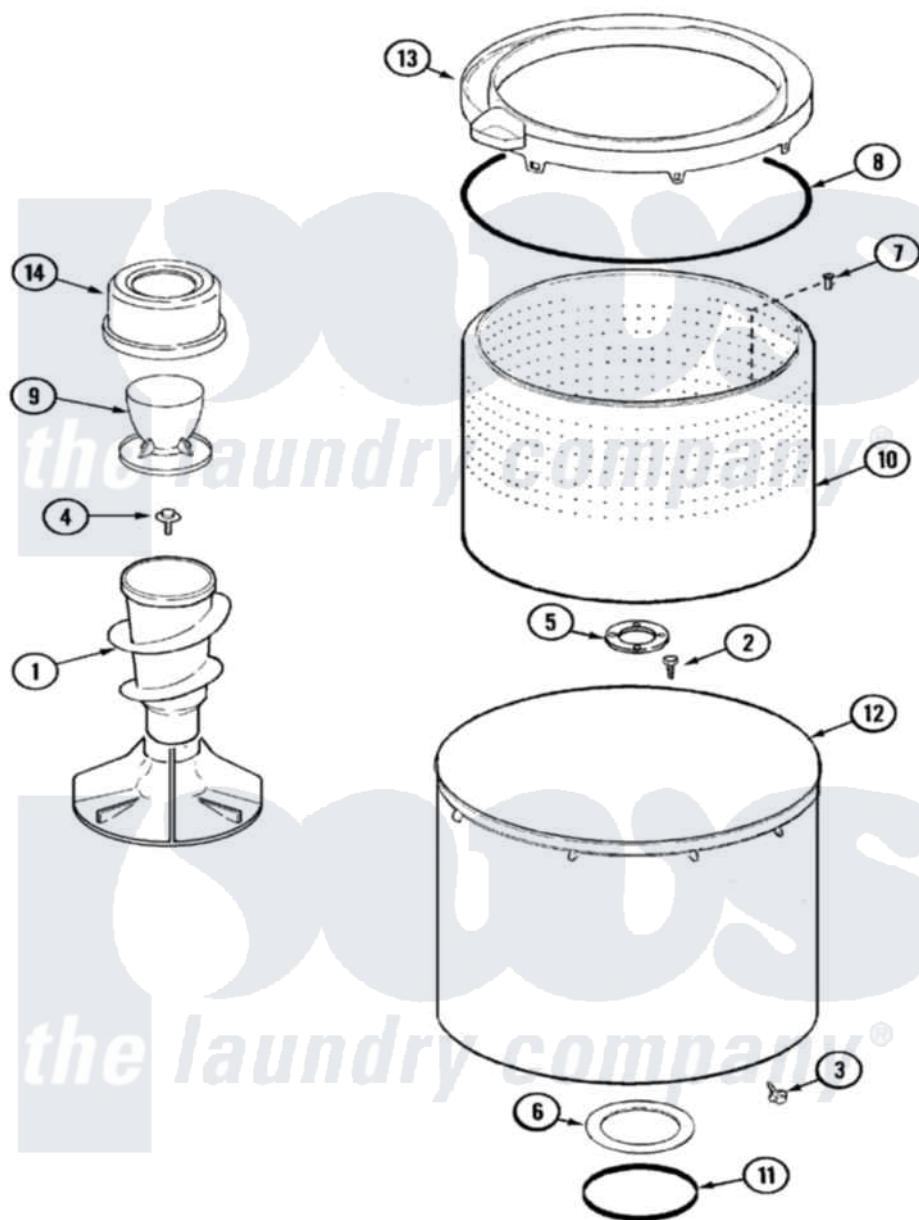

Maytag MAV4500AWW 06 - TUB

Maytag Residential Maytag MAV4500AWW Washer Parts Parts Diagram 06 - TUB
 Click on the part number to view part

Item	Original Part Number	Replaced By	Status	Part Description
1	22003383	22004042		Agitator/Auger Assembly
2	22002947			Bolt, Tub
3	22002933			Screw
4	25-7948	W10309247		Screw
5	35-3685			Gasket, Basket To Centerpost
6	35-3686			Gasket, Tub To Housing
7	25-7967	3400504		Screw
8	35-2328			Seal, Tub Top
9	22002769	22002758		Dispenser Assembly, Fab. Soft Sub
10	22002741			Spinner Assembly, Plastic
11	35-2978			Seal, Tub/Housing
12	22002742			Tub Assembly
13	22002736	22004385		Tub Cover
14	22002758			Dispenser Assembly, Fab. Soft Sub
15	22003458	22004398		Tub Block